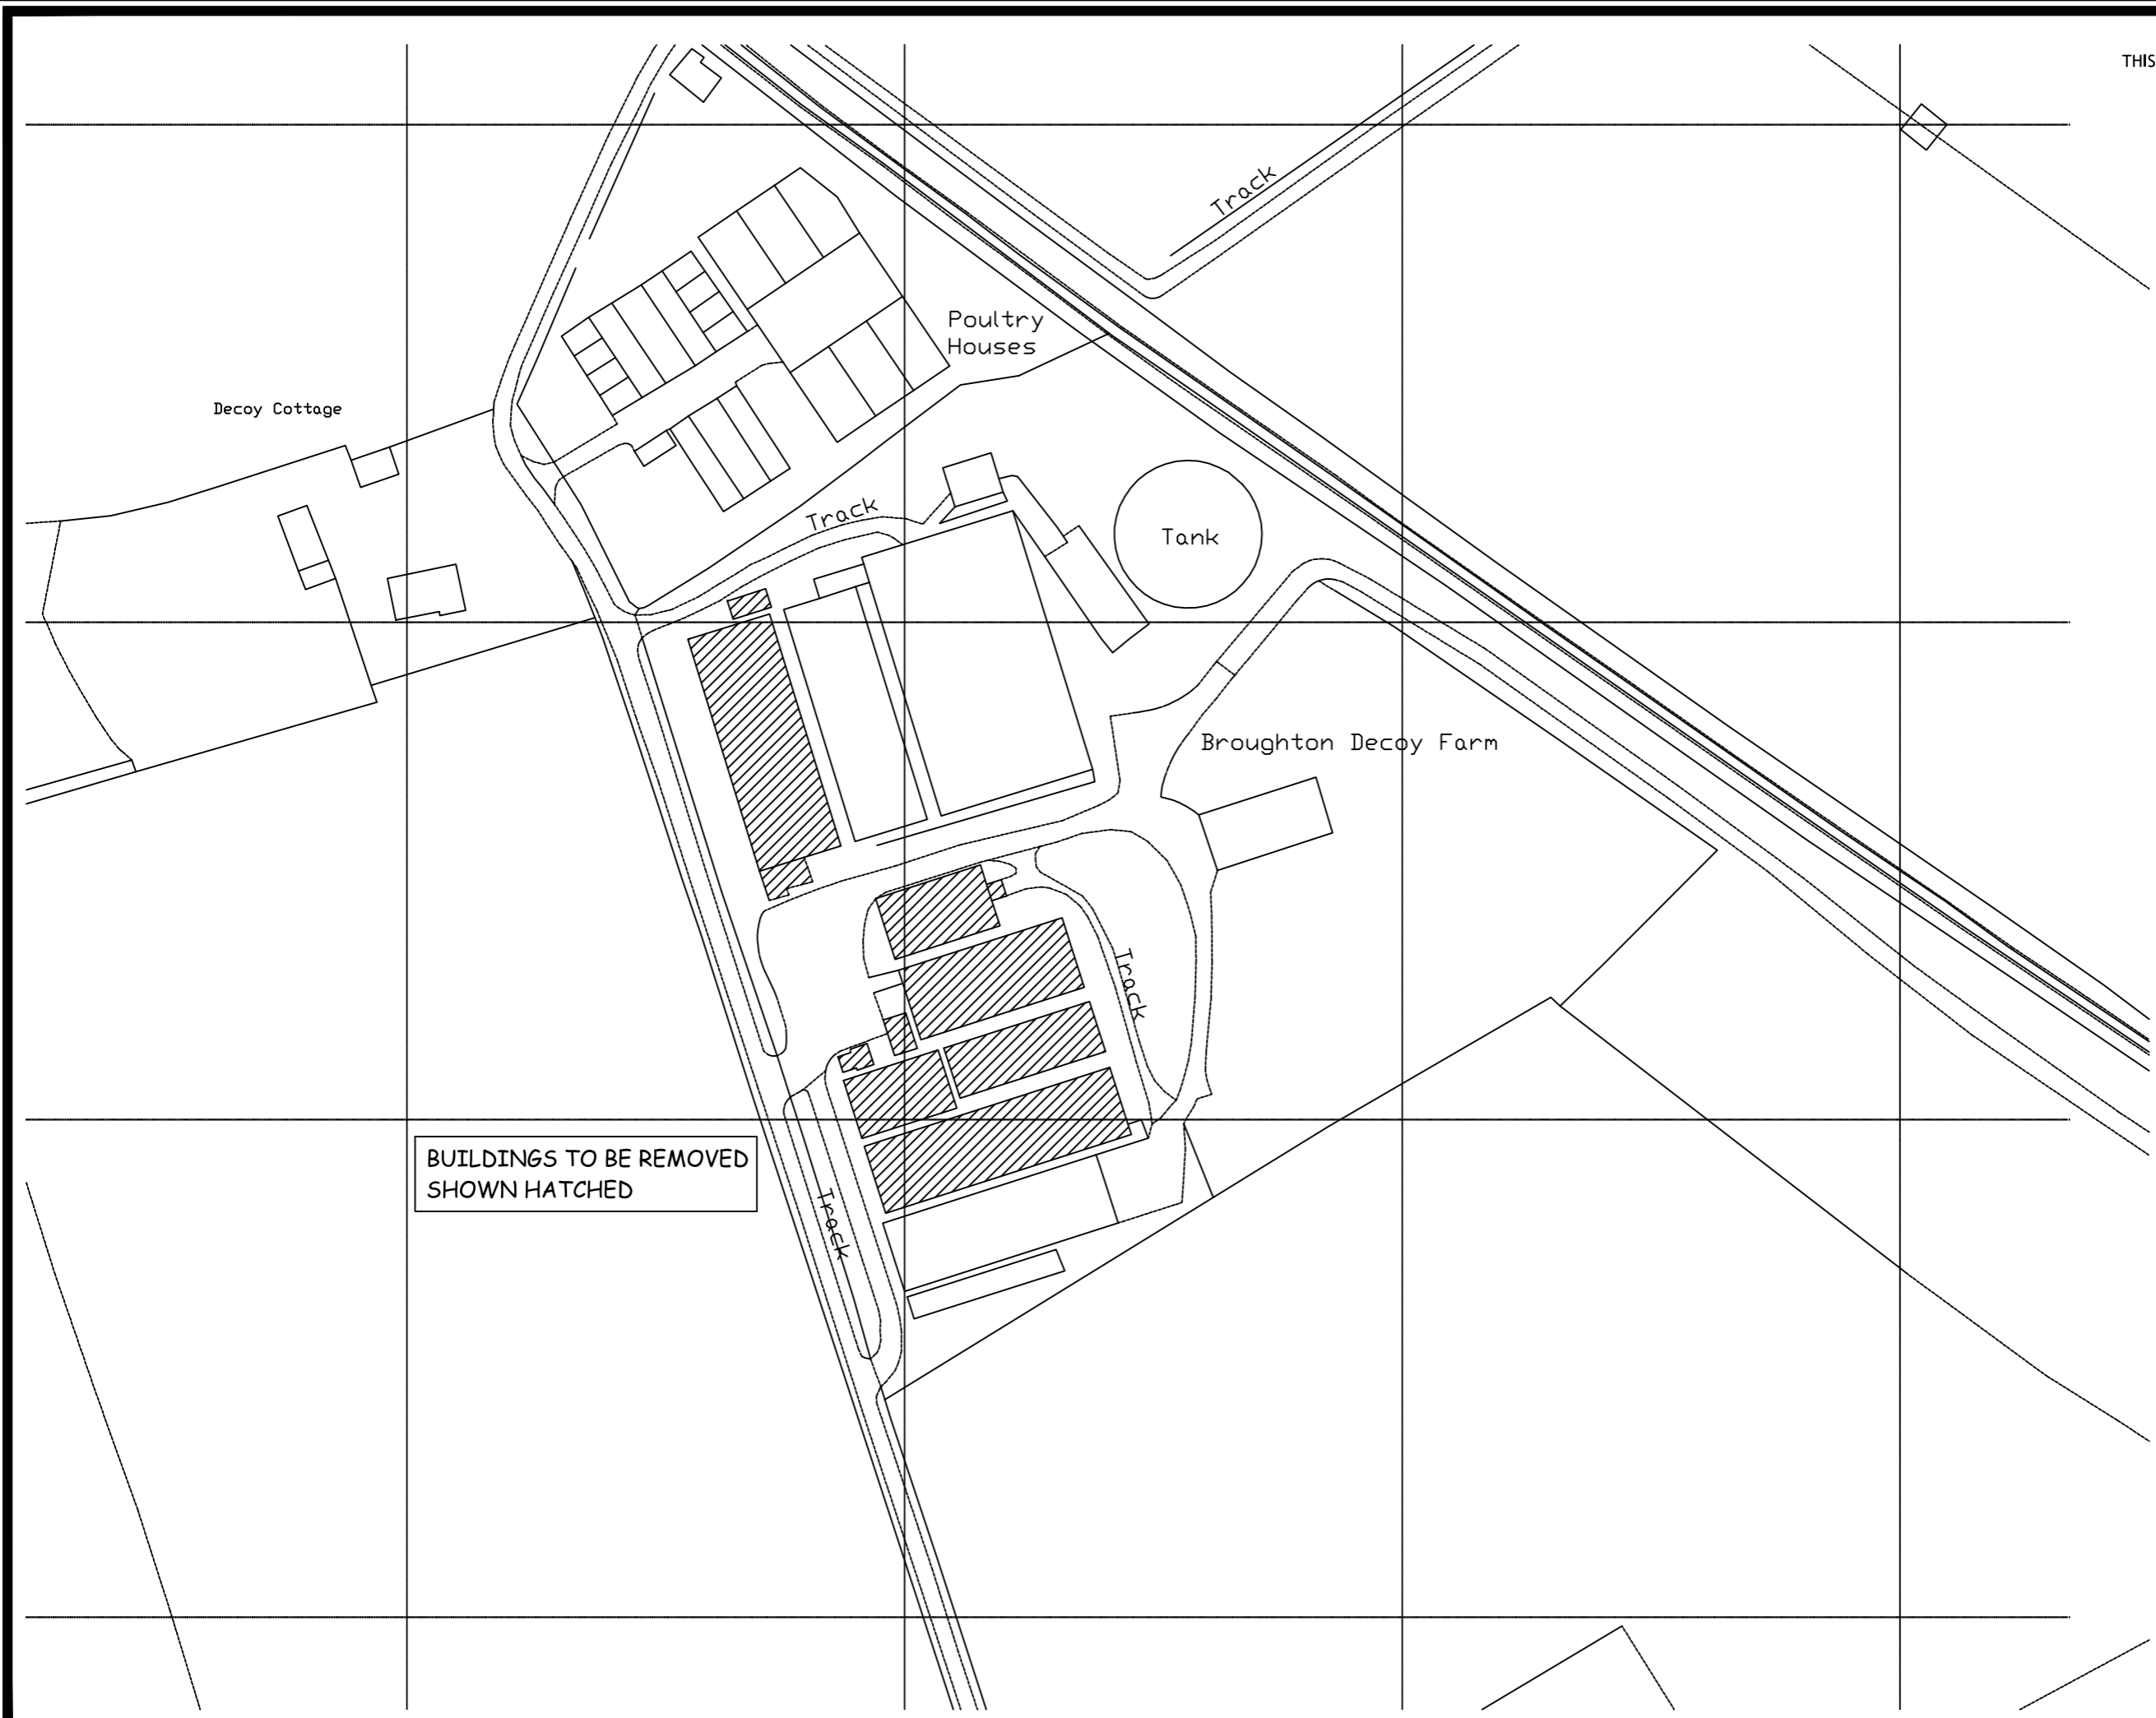

DWG. TITLE

Existing Site Plan

<i>SCALE</i>	<i>DRN</i>
1=1250	IP

DWG. NUMBER

IP/YW/01

<i>DATE</i>	<i>REV</i>
June 15	-

BUILDINGS TO BE REMOVED
SHOWN HATCHED