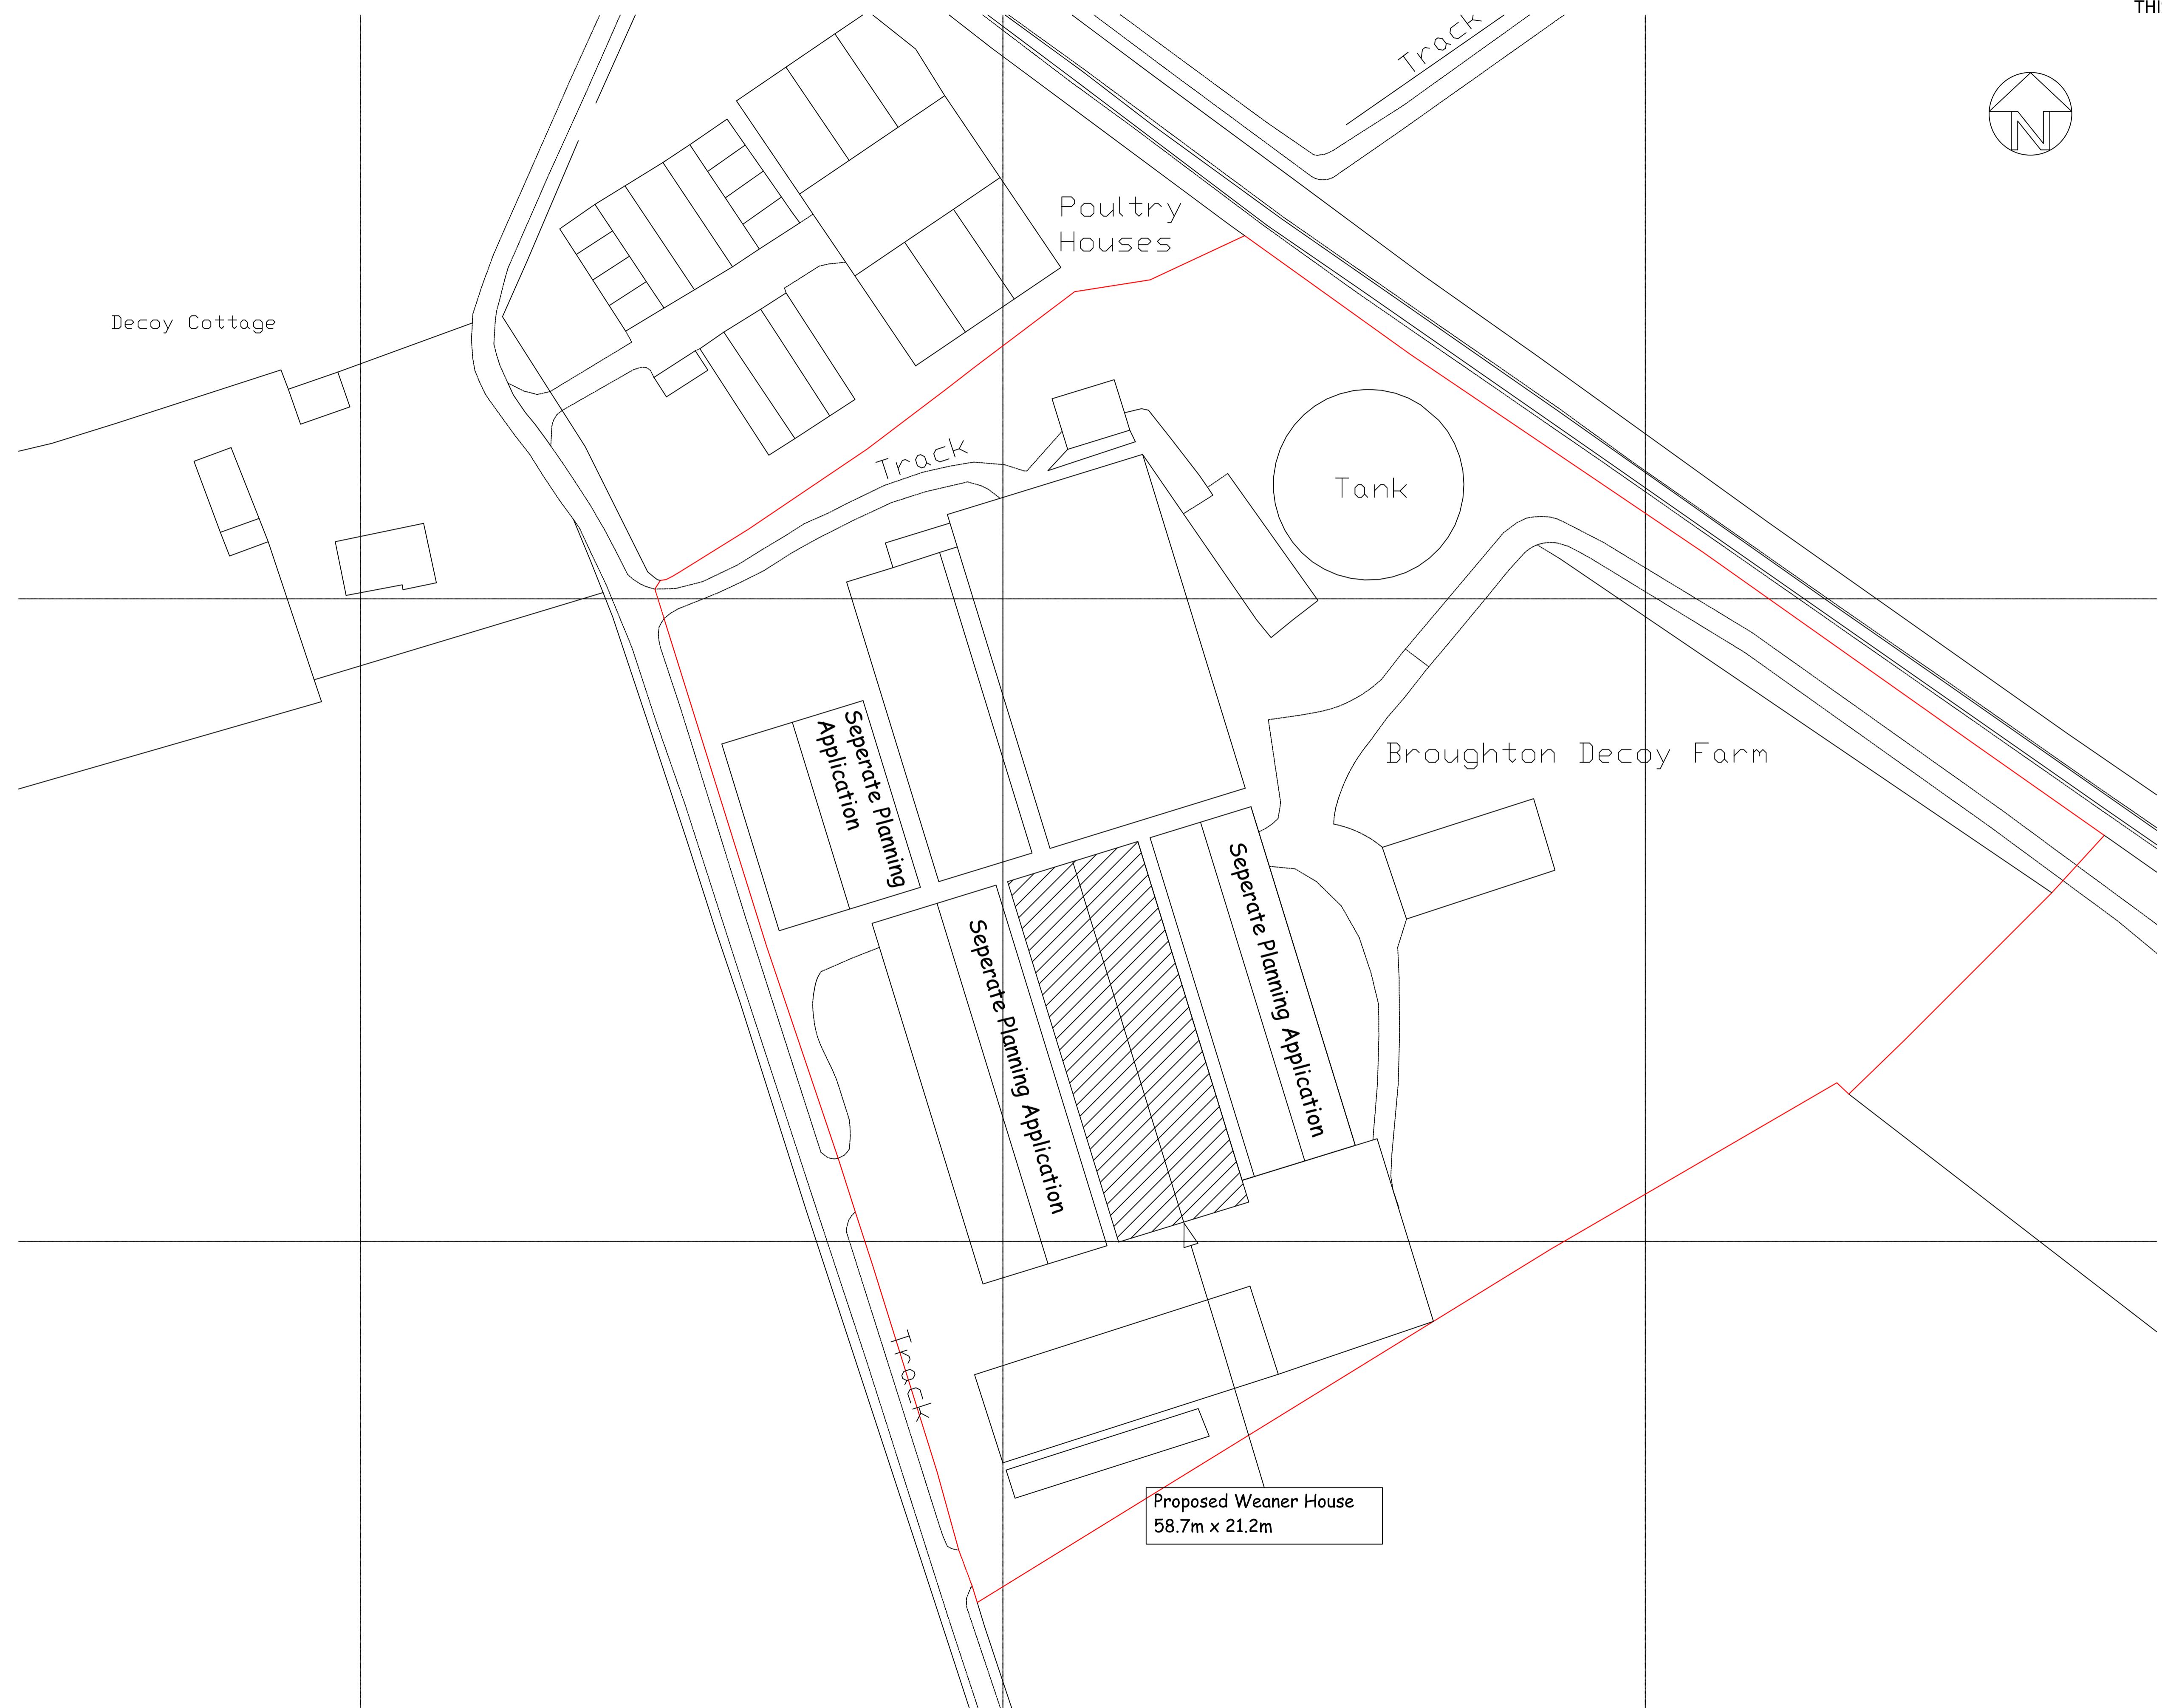

THIS DRAWING IS TO BE READ IN CONJUNCTION WITH THE SCHEDULE OF WORKS

IAN PICK ASSOCIATES LTD
Specialist Agricultural & Rural Planning Consultants

Station Farm Offices
Wansford Road
Nafferton
Driffield
East Yorkshire
YO25 8NJ

DWG. TITLE

Site Plan Building 3

SCALE *DRN*

1=500 IP

DWG. NUMBER

IP/YW/02-3

DATE *REV*

June 15 -