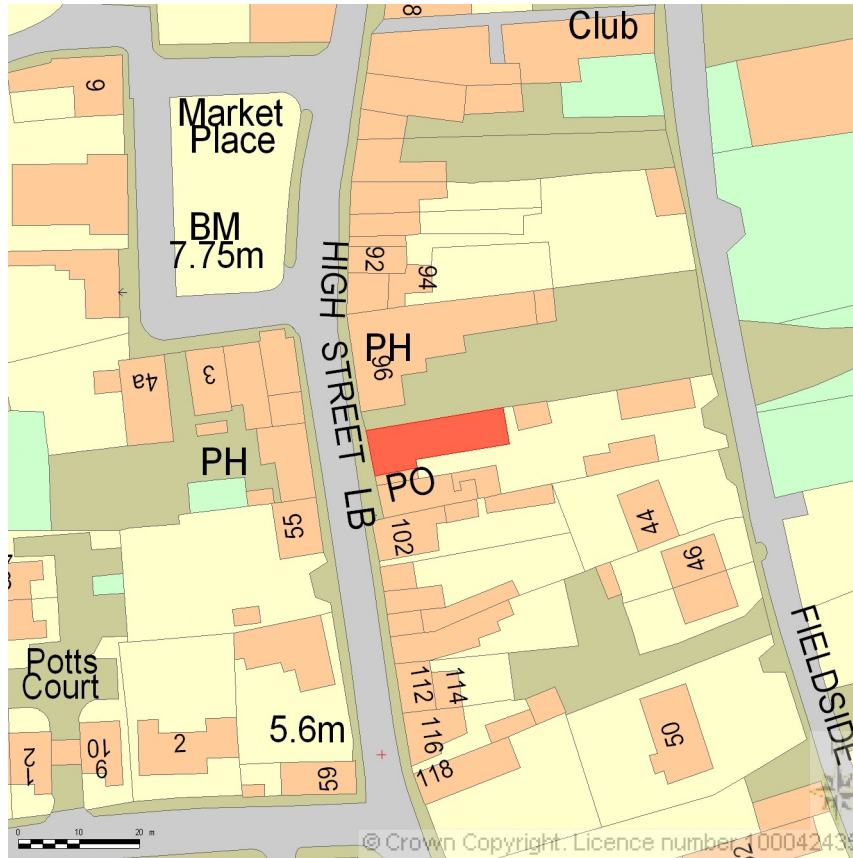

AREA 2 HA  
SCALE: 1:1250  
CENTRE COORDINATES: 477326.4 , 412766.6

Supplied by Streetwise Maps Ltd  
[www.streetwise-maps.com](http://www.streetwise-maps.com)  
Licence No: 100042435