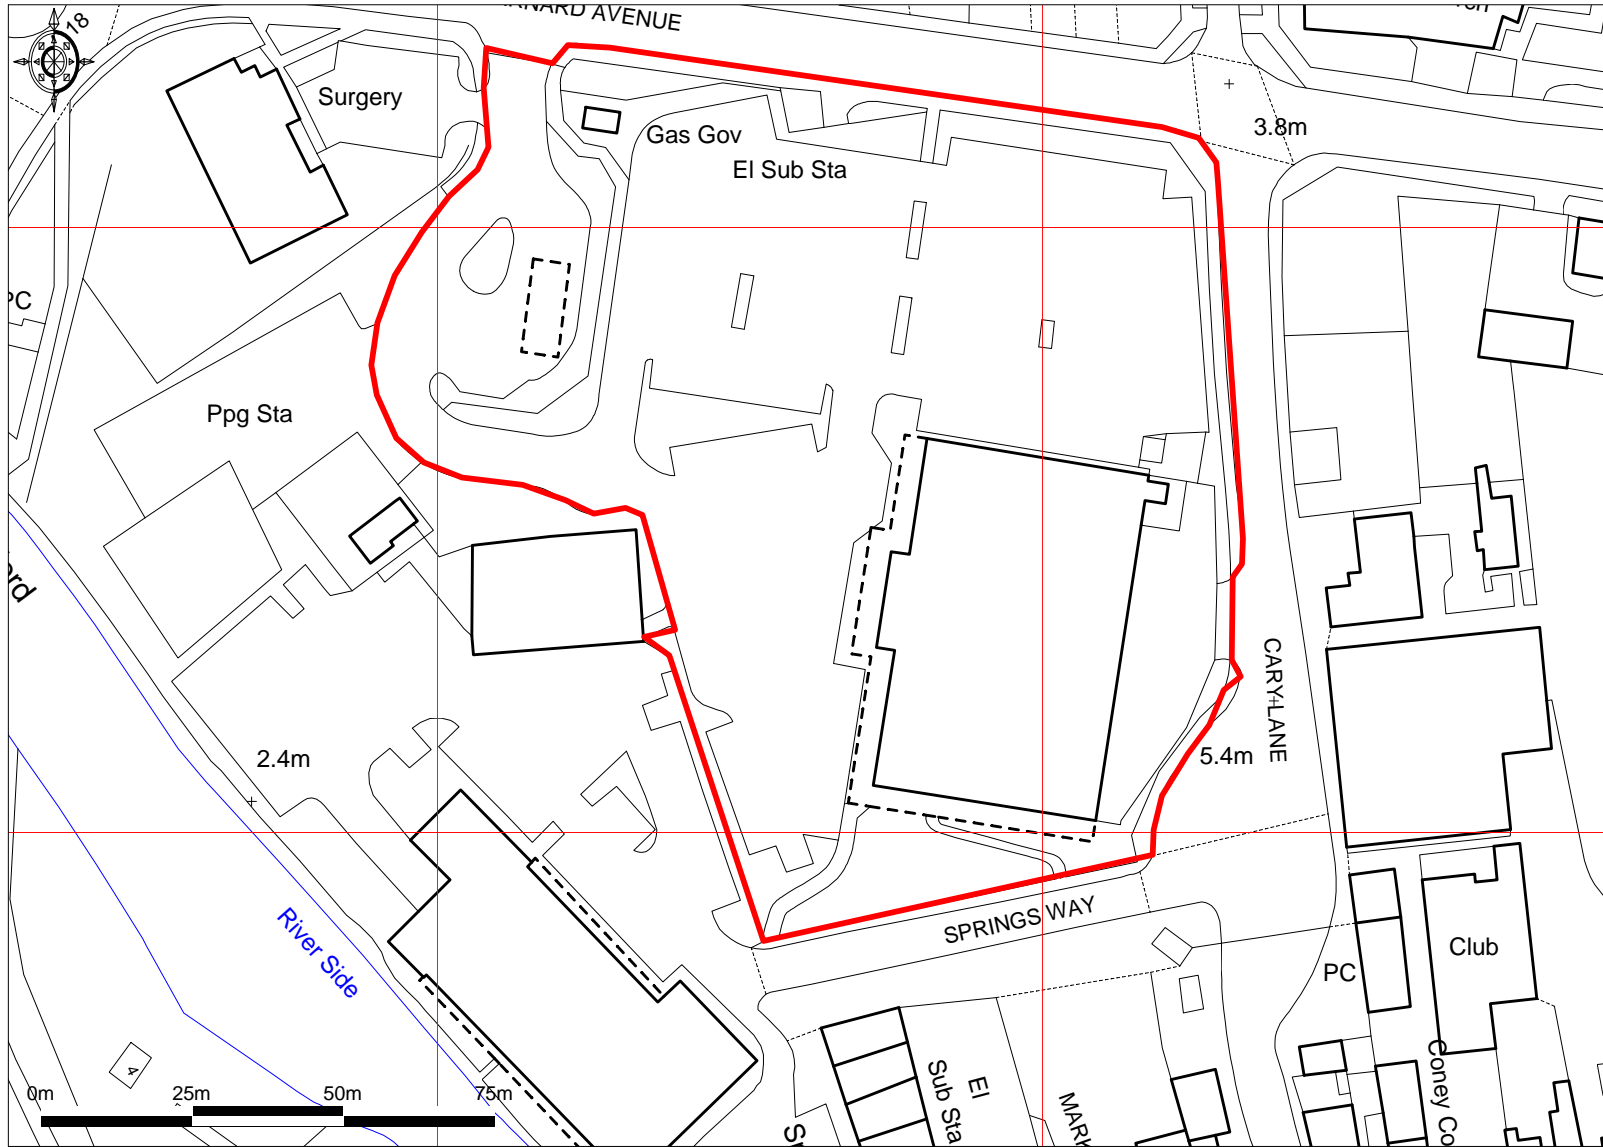

2201 TESCO STORES BRIGG

Ordnance Survey © Crown Copyright 2012. All rights reserved. Licence number 100020449. Plotted Scale - 1:1250