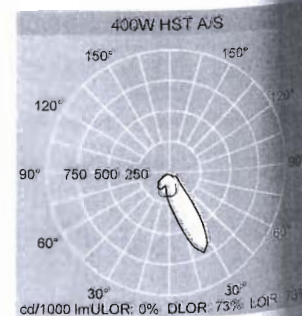

cd/1000 lm ULOR: 0% DLOR: 73% LOR: 73%