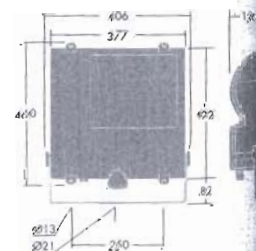

Materials/Finish

Body: Die-cast aluminium alloy UNI EN 46100, painted with polyester powders, black colour RAL9005. Glass: Flat toughened glass, thickness 5mm. Reflector: Aluminium sheet P-AL 99.85% alloy 1060 polished, oxidized and anodised, suitable thickness. Screws: Chrome-galvanized steel for internal screws, stainless steel for external ones.

Cable gland: PG 13,5 nylon cable gland for cables 9-12 mm. Gaskets: Anti-ageing foamed silicone, Bracket : in steel and black colour RAL 9005, fixed with M10 screws maximum; supplied with graduated scale for floodlight aiming.

Ordering Guide

Description	ILCOS Code	Socket	Wt (kg)	Cat. No.	SAP Code
Sonpak LX 15/25/40					
High Pressure Sodium					
SONPAK LX 150W 240V HST/E40/220 A/S	ST	E40	10.8	OTX150	96232644
SONPAK LX 250W 240V HST/E40/220 A/S	ST	E40	11.7	OTX250	96232646
SONPAK LX 400W 240V HST/E40/220 A/S	ST	E40	12.8	OTX400	96232648
Metal Halide					
SONPAK LX 150W 240V HIT/E40/745 A/S	MT	E40	10.8	OTXMH150	96232645
SONPAK LX 250W 240V HIT/E40/745 A/S	MT	E40	11.7	OTXMH250	96232647
SONPAK LX 400W 240V HIT/E40/742 A/S	MT	E40	11.5	OTXMH400	96232649
Attachments and Accessories					
SONPAK LX 150/250/400W WG			1.0	OTX250W	96250694
SONPAK LX MA 76			2.0	OTX76S	96250695

WG - Wire Guard, MA 76 - 76mm Spigot