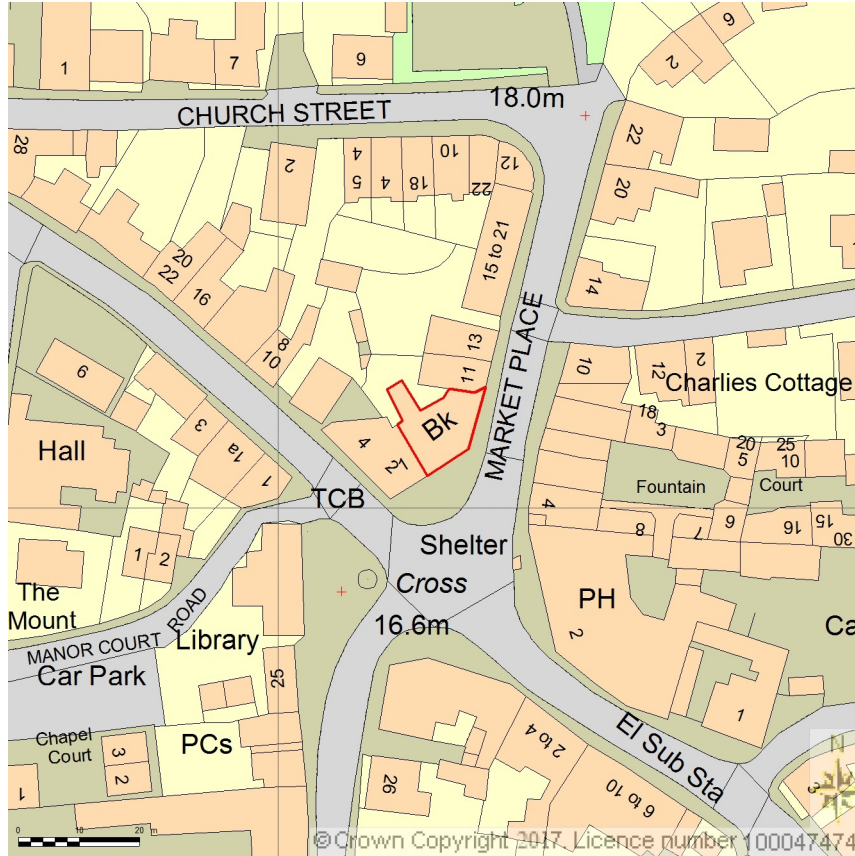

SITE LOCATION PLAN
AREA 2 HA
SCALE: 1:1250 on A4
CENTRE COORDINATES: 478326 , 403813

Supplied by Streetwise Maps Ltd
www.streetwise.net
Licence No: 100047474
16:02:14 01/02/2017