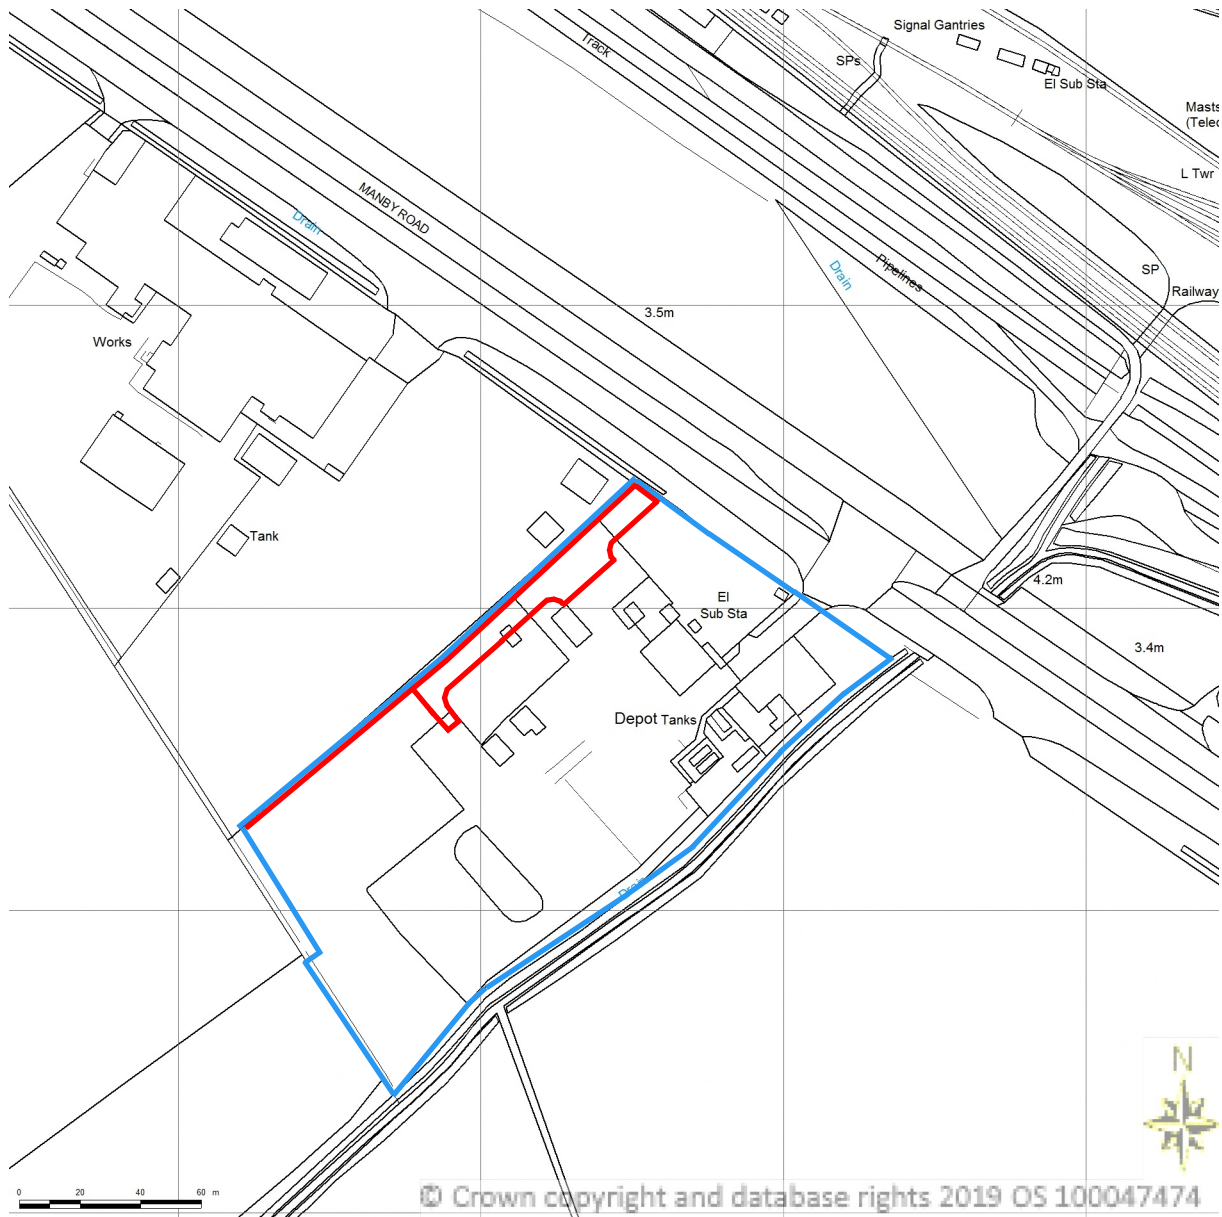

SITE LOCATION PLAN  
AREA 16 HA  
SCALE: 1:2500 on A4  
CENTRE COORDINATES: 517544 , 416198

Supplied by Streetwise Maps Ltd  
[www.streetwise.net](http://www.streetwise.net)  
Licence No: 100047474  
09:29:28 16/01/2019