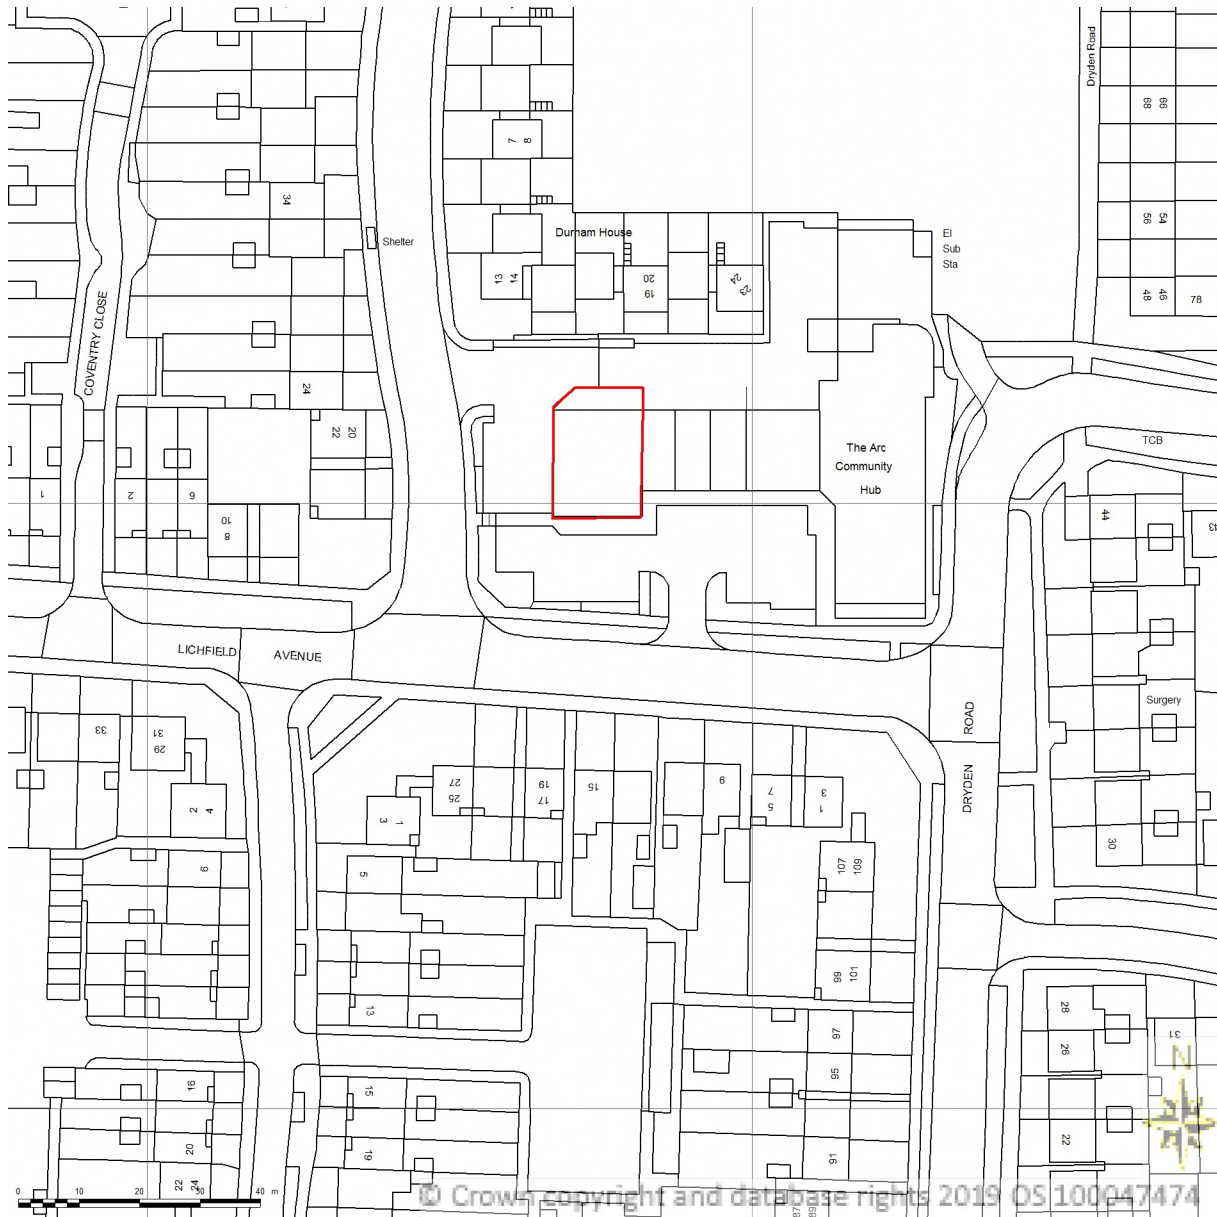

SITE LOCATION PLAN

AREA 4 HA

SCALE: 1:1250 on A4

CENTRE COORDINATES: 487677 , 409082

Supplied by Streetwise Maps Ltd

www.streetwise.net

Licence No: 100047474

18:15:03 21/11/2019