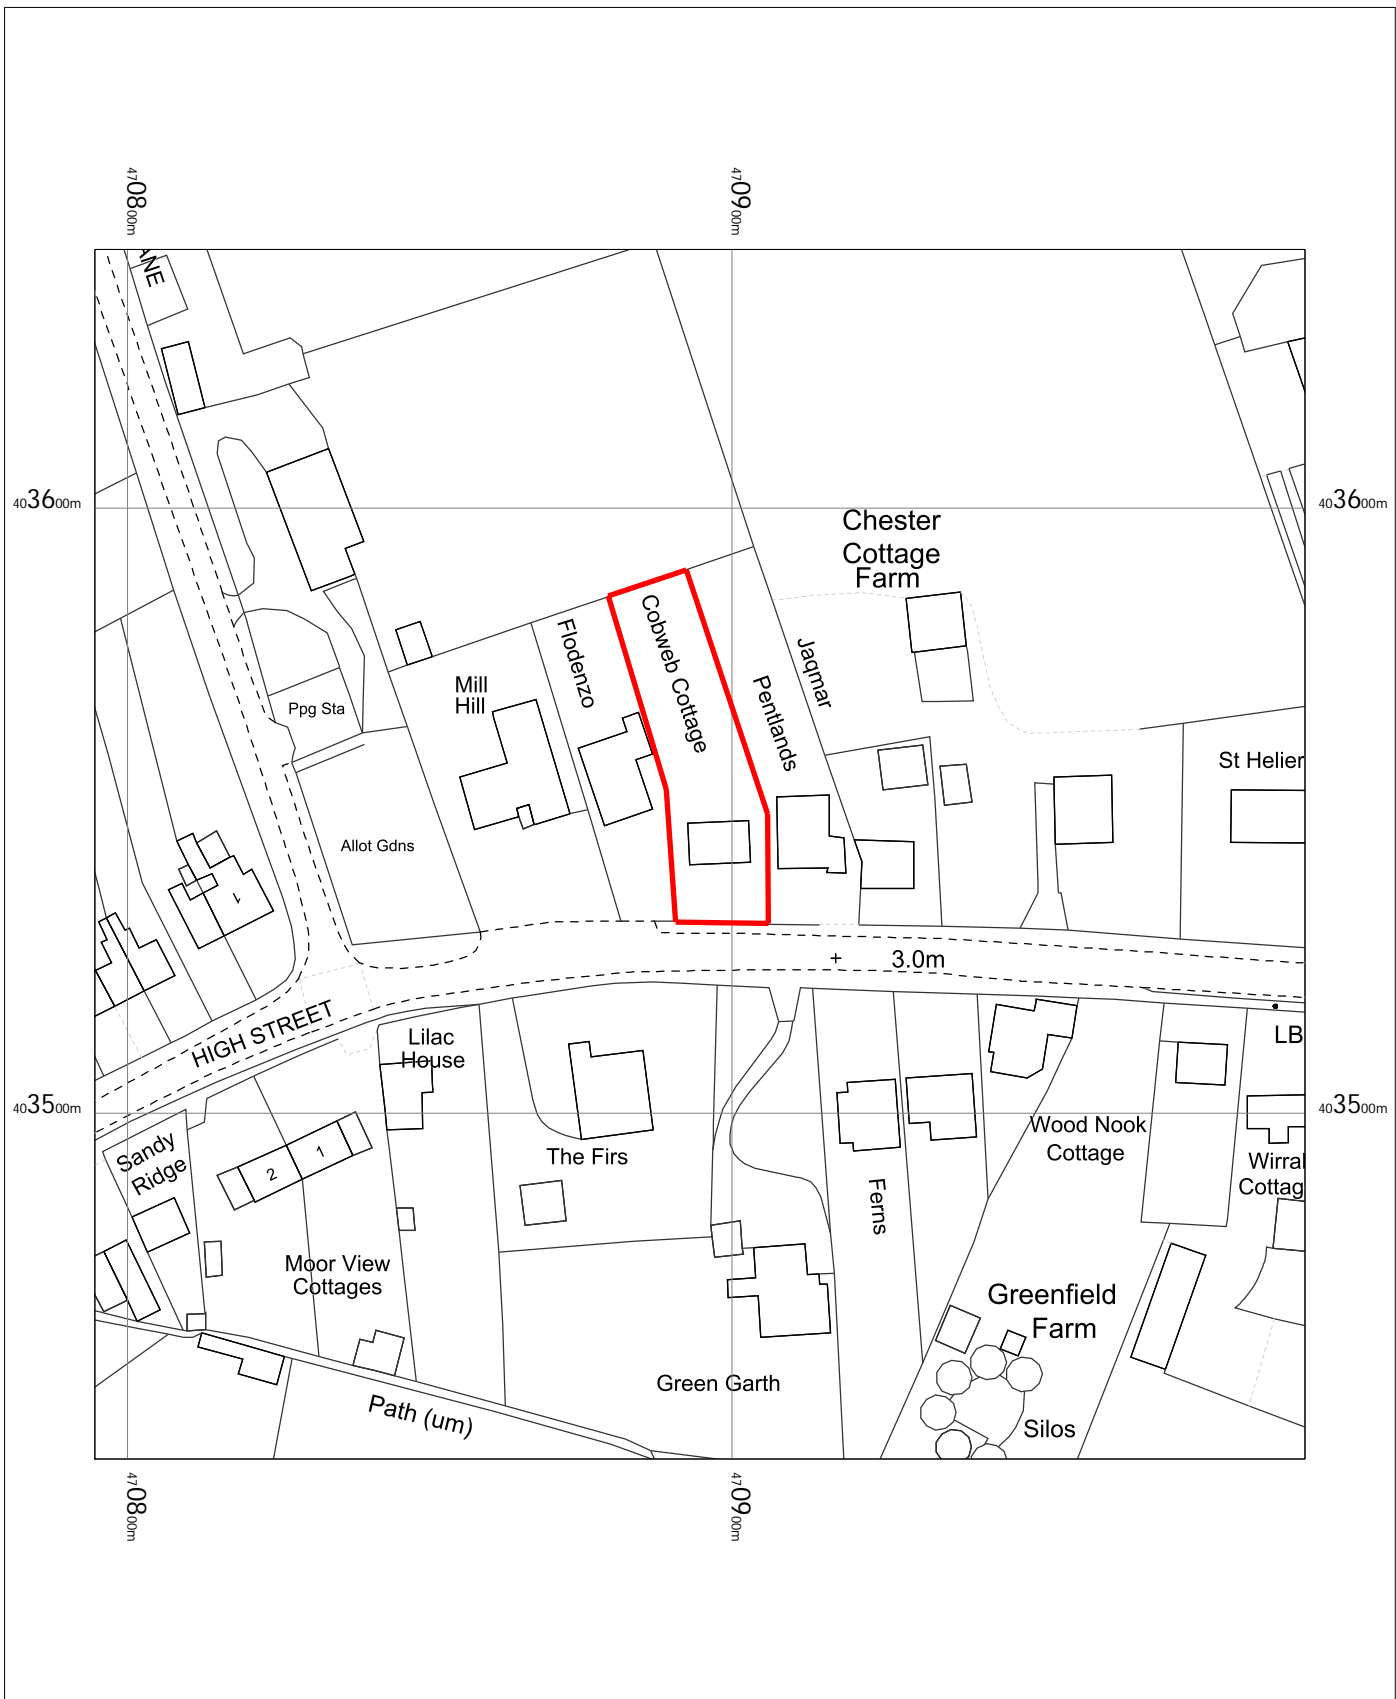

Cobweb Cottage, High Street, DN9 2BT

Cobweb Cottage
High Street,
Doncaster,
Wroot,
North Lincolnshire
DN9 2BT

OS MasterMap 1250/2500/10000 scale
Thursday, February 27, 2020, ID: MPMBW-00863975
www.blackwellmapping.co.uk

1:1250 scale print at A4, Centre: 470895 E, 403543 N
© Crown Copyright Ordnance Survey. Licence no. 100041041

BLACKWELL'S
MAPPING SERVICES
PERSONAL & PROFESSIONAL MAPPING
www.blackwellmapping.co.uk

TEL: 0800 151 2612
maps@blackwell.co.uk