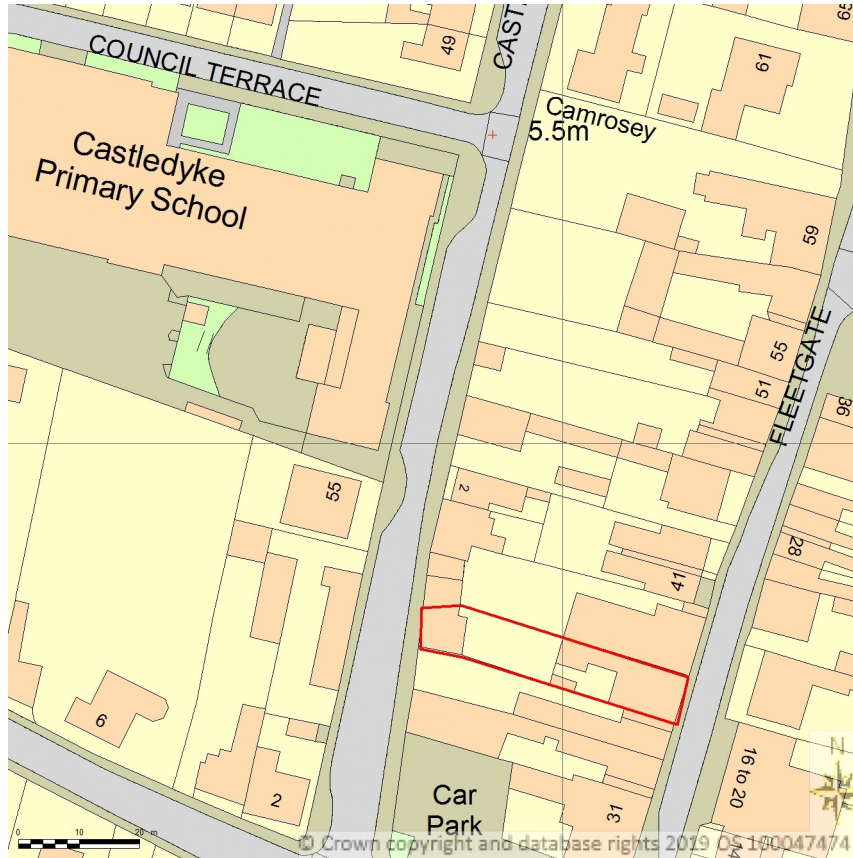

SITE LOCATION PLAN

AREA 2 HA

SCALE: 1:1250 on A4

CENTRE COORDINATES: 502779 , 422302

Supplied by Streetwise Maps Ltd

www.streetwise.net

Licence No: 100047474

18:08:57 27/05/2019