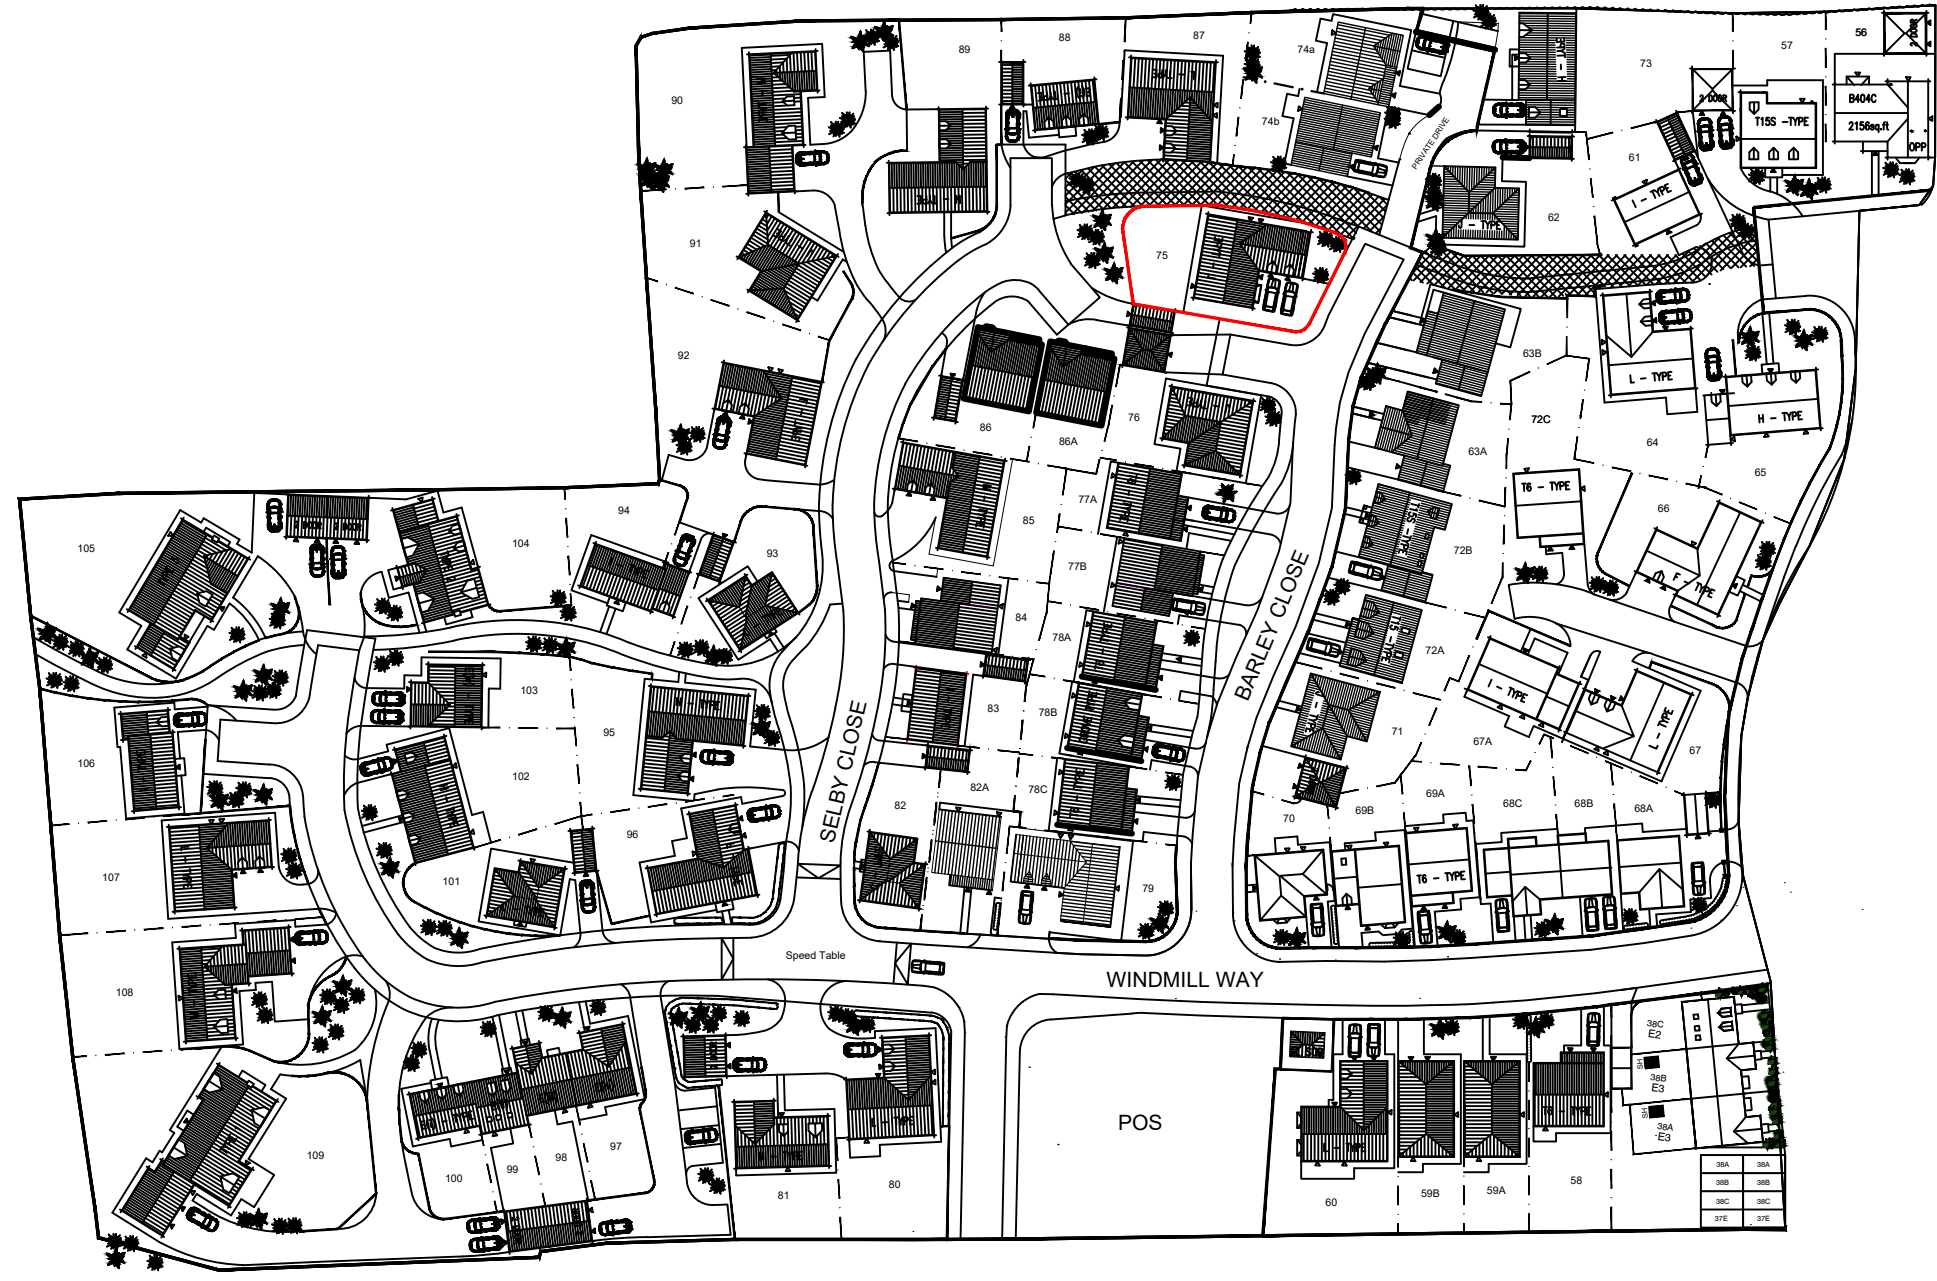

Note:
Do not scale from this drawing. All discrepancies should be reported to the drawing office. This drawing should be read in conjunction with the standard construction specification and standard details. All intellectual property rights are the copyright of Truelove Property & Construction Ltd ©.

4A Eastgate,
Lincoln,
LN2 1QA
www.trueloveproperty.co.uk
Tel: 01522 526979
Fax: 01522 527599

**Truelove Property
& Construction Ltd**
- established 1968 -

Project: Windmill Plantation Kirton in Lindsey	Drawing No: TL014-LP-75-01	Revision: A
Title: Location Plan Plot 75	Scale: 1:1000 @ A3	Date: 12.10.22