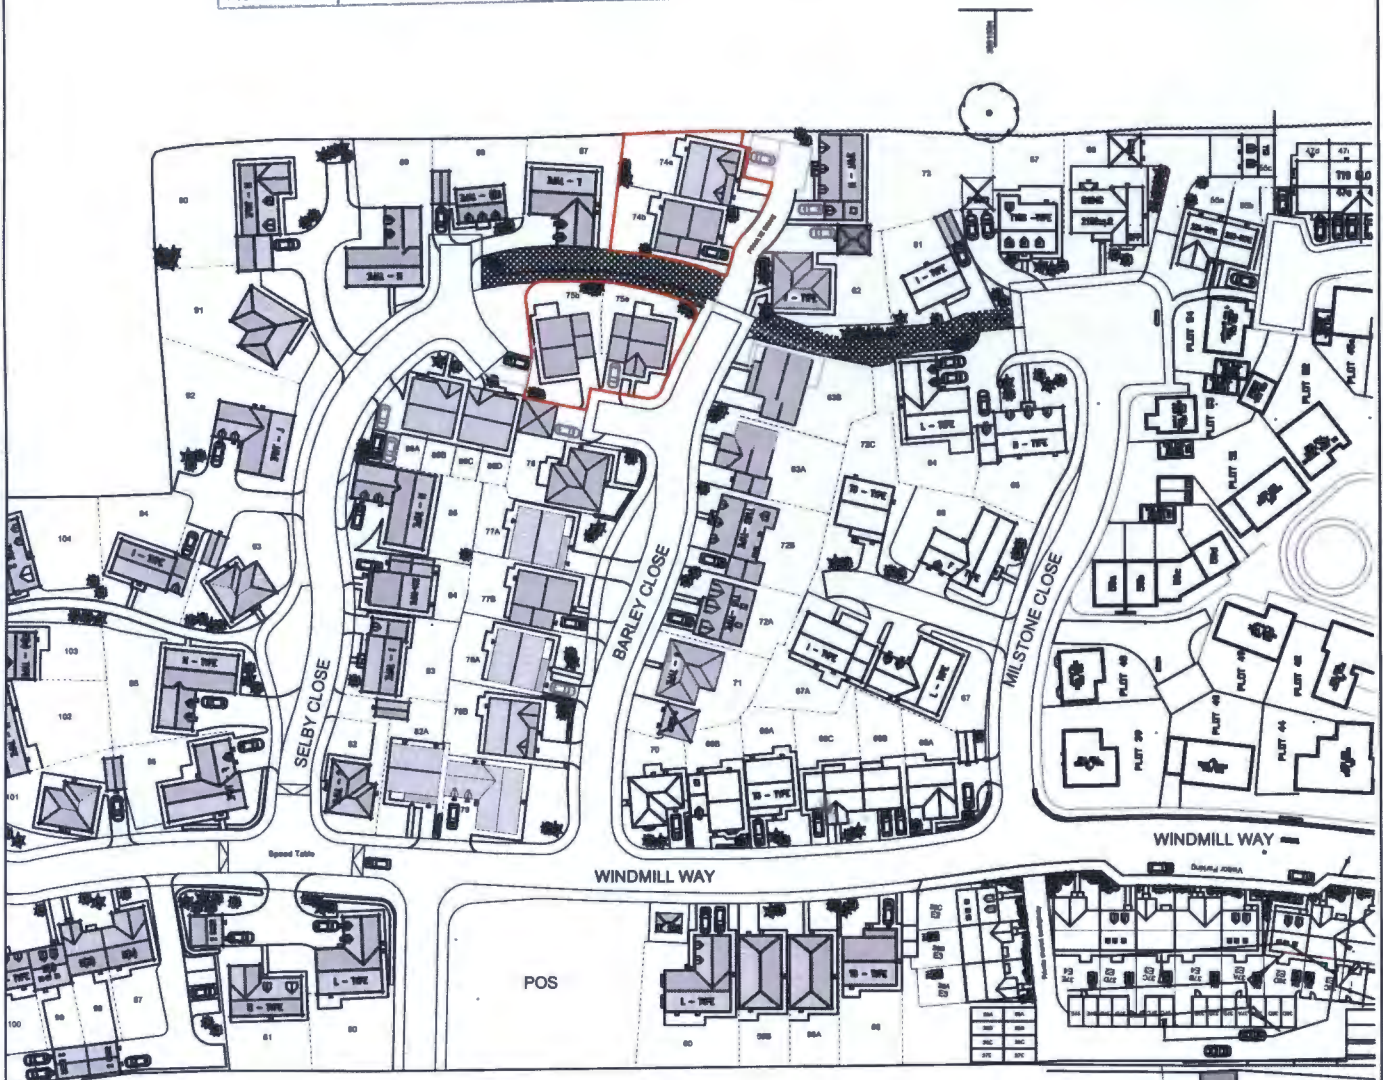

Note:
Do not scale from this drawing. All discrepancies should be reported to the drawing office. This drawing should be read in conjunction with the standard construction specification and standard details. All intellectual property rights are the copyright of Truelove Property & Construction Ltd ©.

DEVELOPMENT CONTROL SECTION

09 MAR 2016

DATE RECEIVED

Referred To

Rev	Details	Date
Revisions		

Truelove Property & Construction Ltd
4A Eastgate,
Lincoln,
LN2 1QA
www.trueloveproperty.co.uk

Tel: 01522 526979
Fax: 01522 527599

Project:
Windmill Plantation
Kirtton In Lindsey

Drawing No:
TL014-LP-05

Revision:
-

Title:
Location Plan
Plots 74a, 74b, 75a & 75b

Scale:
1:1250 @ A4

Date:
25.02.16