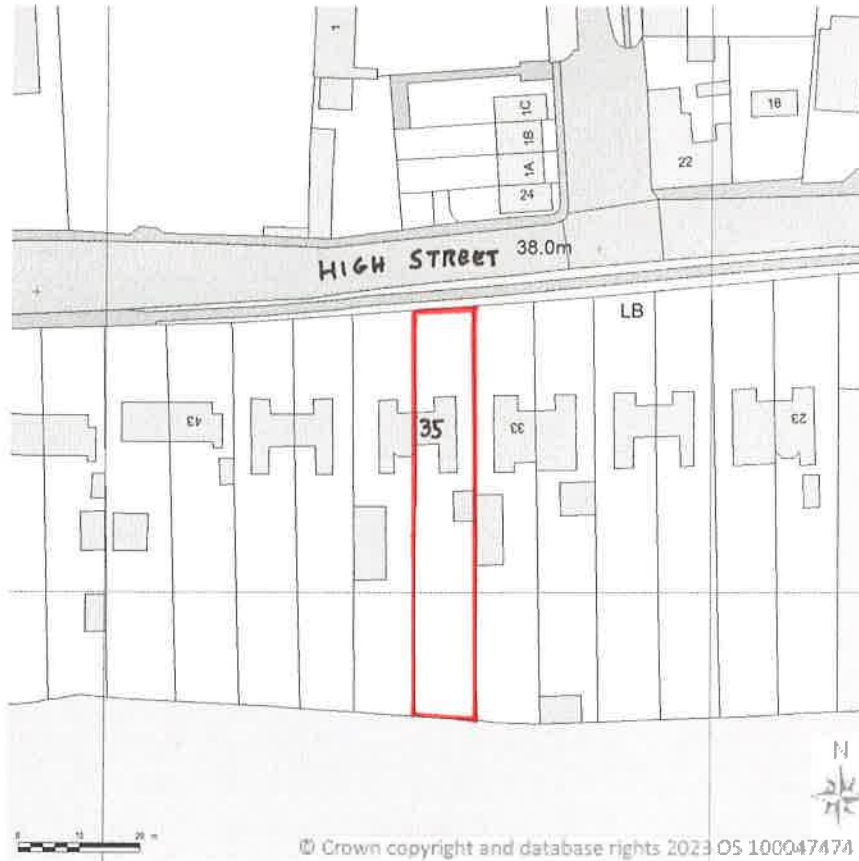

SITE LOCATION PLAN
AREA 2 HA
SCALE: 1:1250 on A4

Supplied by Streetwise Maps Ltd
www.streetwise.net