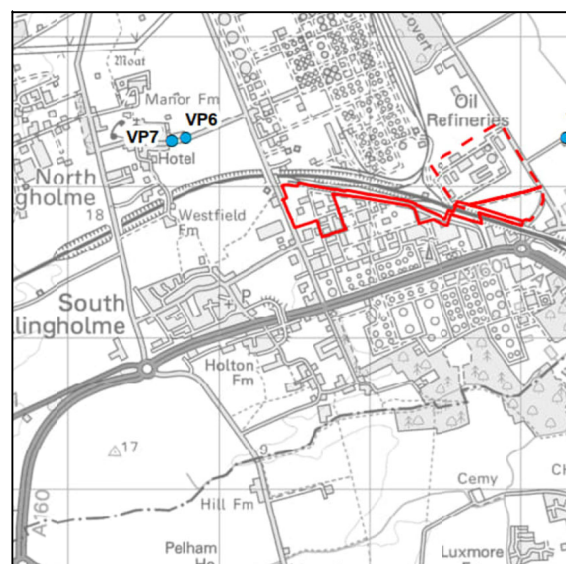

Extent of 50mm single frame image

● Location of visual receptor

Viewpoint number: 7  
 Location title: PRow NKIL 83  
 Church Lane, North Killingholme  
 Receptor: Users of PRow and residents  
 Co-ordinates: 514681, 417305  
 Elevation: 16.4m AOD  
 Camera model: Canon EOS 6D  
 Focal length: 35mm  
 Field of View: 50mm vertical (27) x 28mm horizontal (65.5)  
 Camera height: 1.6m  
 Photo taken: 15/03/22  
 View at a comfortable arm's length between 30cm and 50cm.

**TITLE**

PRoW NKIL 83  
 Church Lane, North Killingholme

**REFERENCE**

FIGURE 11.12

**DATE**

7 of 8

Sheet Size A3 297 x 420 10/11/2022