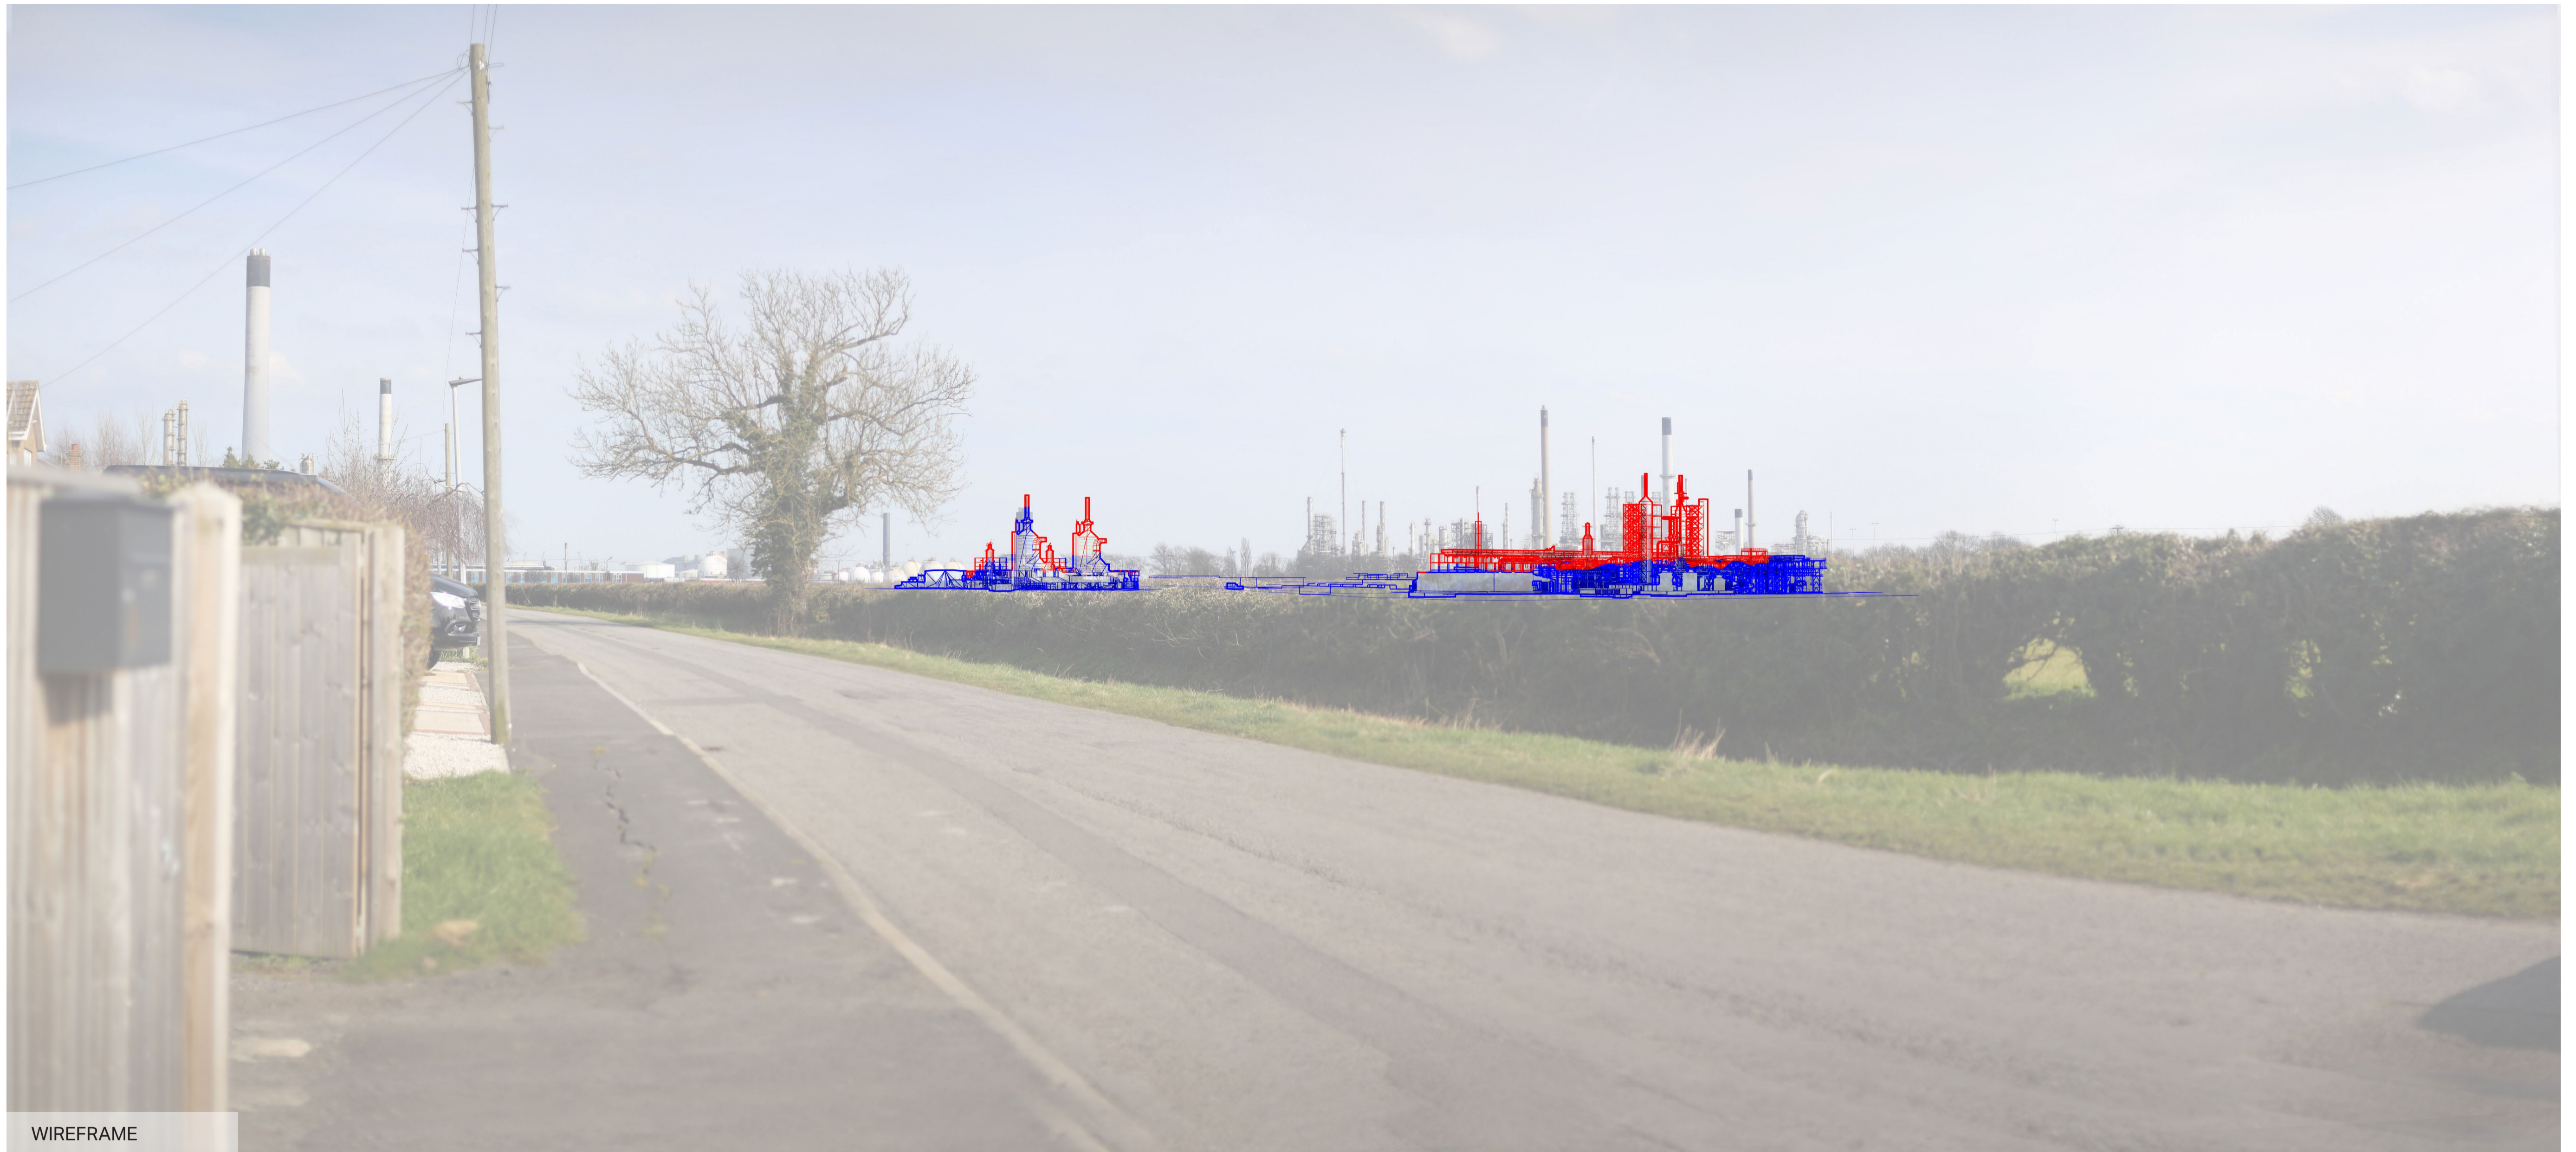

Eye level: 14m AOD  
 Height of Camera: 1.6m  
 Distance to Site: 800m

**Note:**  
 Images to be viewed at a comfortable arm's length.

Humber Zero

VP07 P66  
 Figure: 11.30

PROPOSED

**AECOM** Delivering a better world

Eye level: 14m AOD  
 Height of Camera: 1.6m  
 Distance to Site: 800m

**Note:**  
 Images to be viewed at a comfortable arm's length.

Humber Zero  
 VP07 VPI  
 Figure: 11.32

PROPOSED

**AECOM** Delivering a better world

Visualisation Type: 3  
 Projection: Cylindrical  
 Enlargement Factor: 96%  
 Paper Size: A1  
 Date / Time: 15/03/2022 14:02

Camera: Canon EOS 6D  
 Lens: Canon EF50mm f/1.8 STM  
 Horizontal Field of View: 80°  
 Direction of View: East  
 Location: E514681, N417305

Eye level: 14m AOD  
 Height of Camera: 1.6m  
 Distance to Site: 800m

**Note:** Images to be viewed at a comfortable arm's length.

Humber Zero  
 VP07 Cumulative  
 Figure: 11.33

WIREFRAME

**AECOM** Delivering a better world