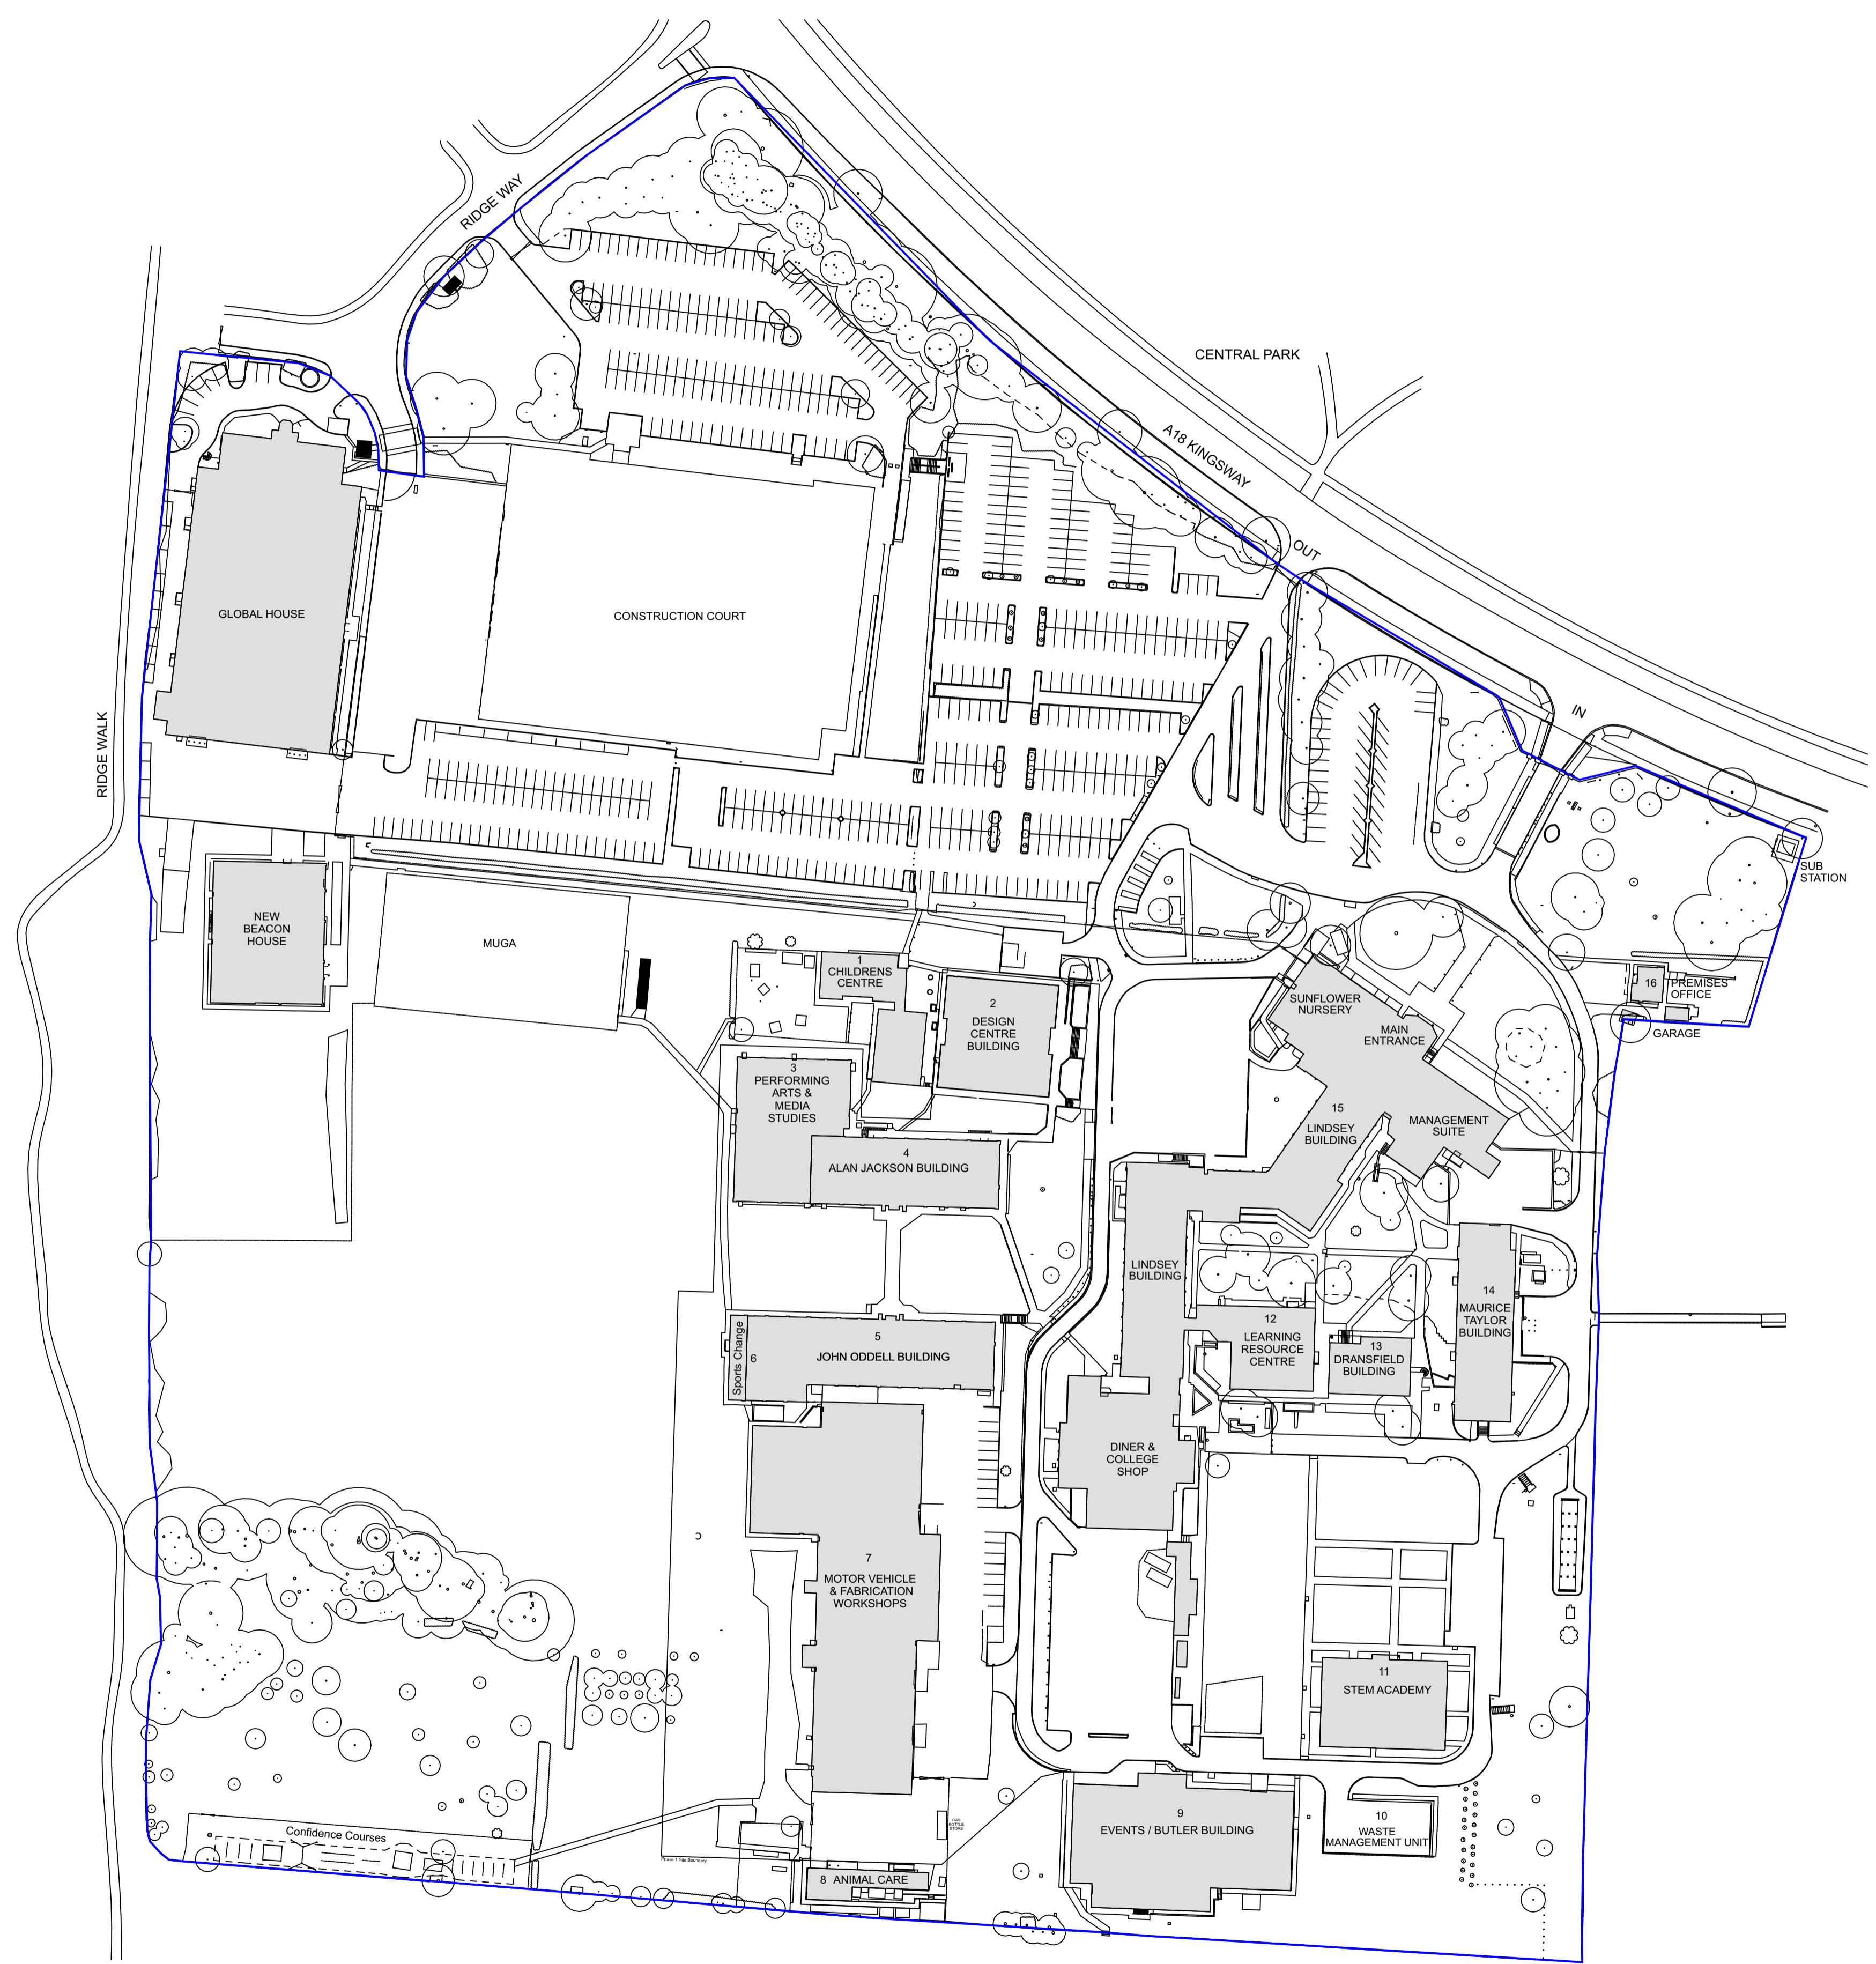

Key plan	North
	N

Key

- Existing Buildings
- College Site Boundary

P01	Planning Issue	OP	AM	31/07/2023
Rev	Description	Drawn	Checked	Date

B

BOND BRYAN

e info@bondbryan.co.uk
w www.bondbryan.co.uk

Bam

North Lindsey College
North Lindsey

Existing Buildings Plan

Originator project ref 22295	Purpose of Issue S4
Scale(s) 1:1000, 1:1	
Paper size A1	Revision description for Stage Approval

project	originator	volume	level	type	role	number	revision
FE0014-BBA-XX-00-D-A-0006							P01