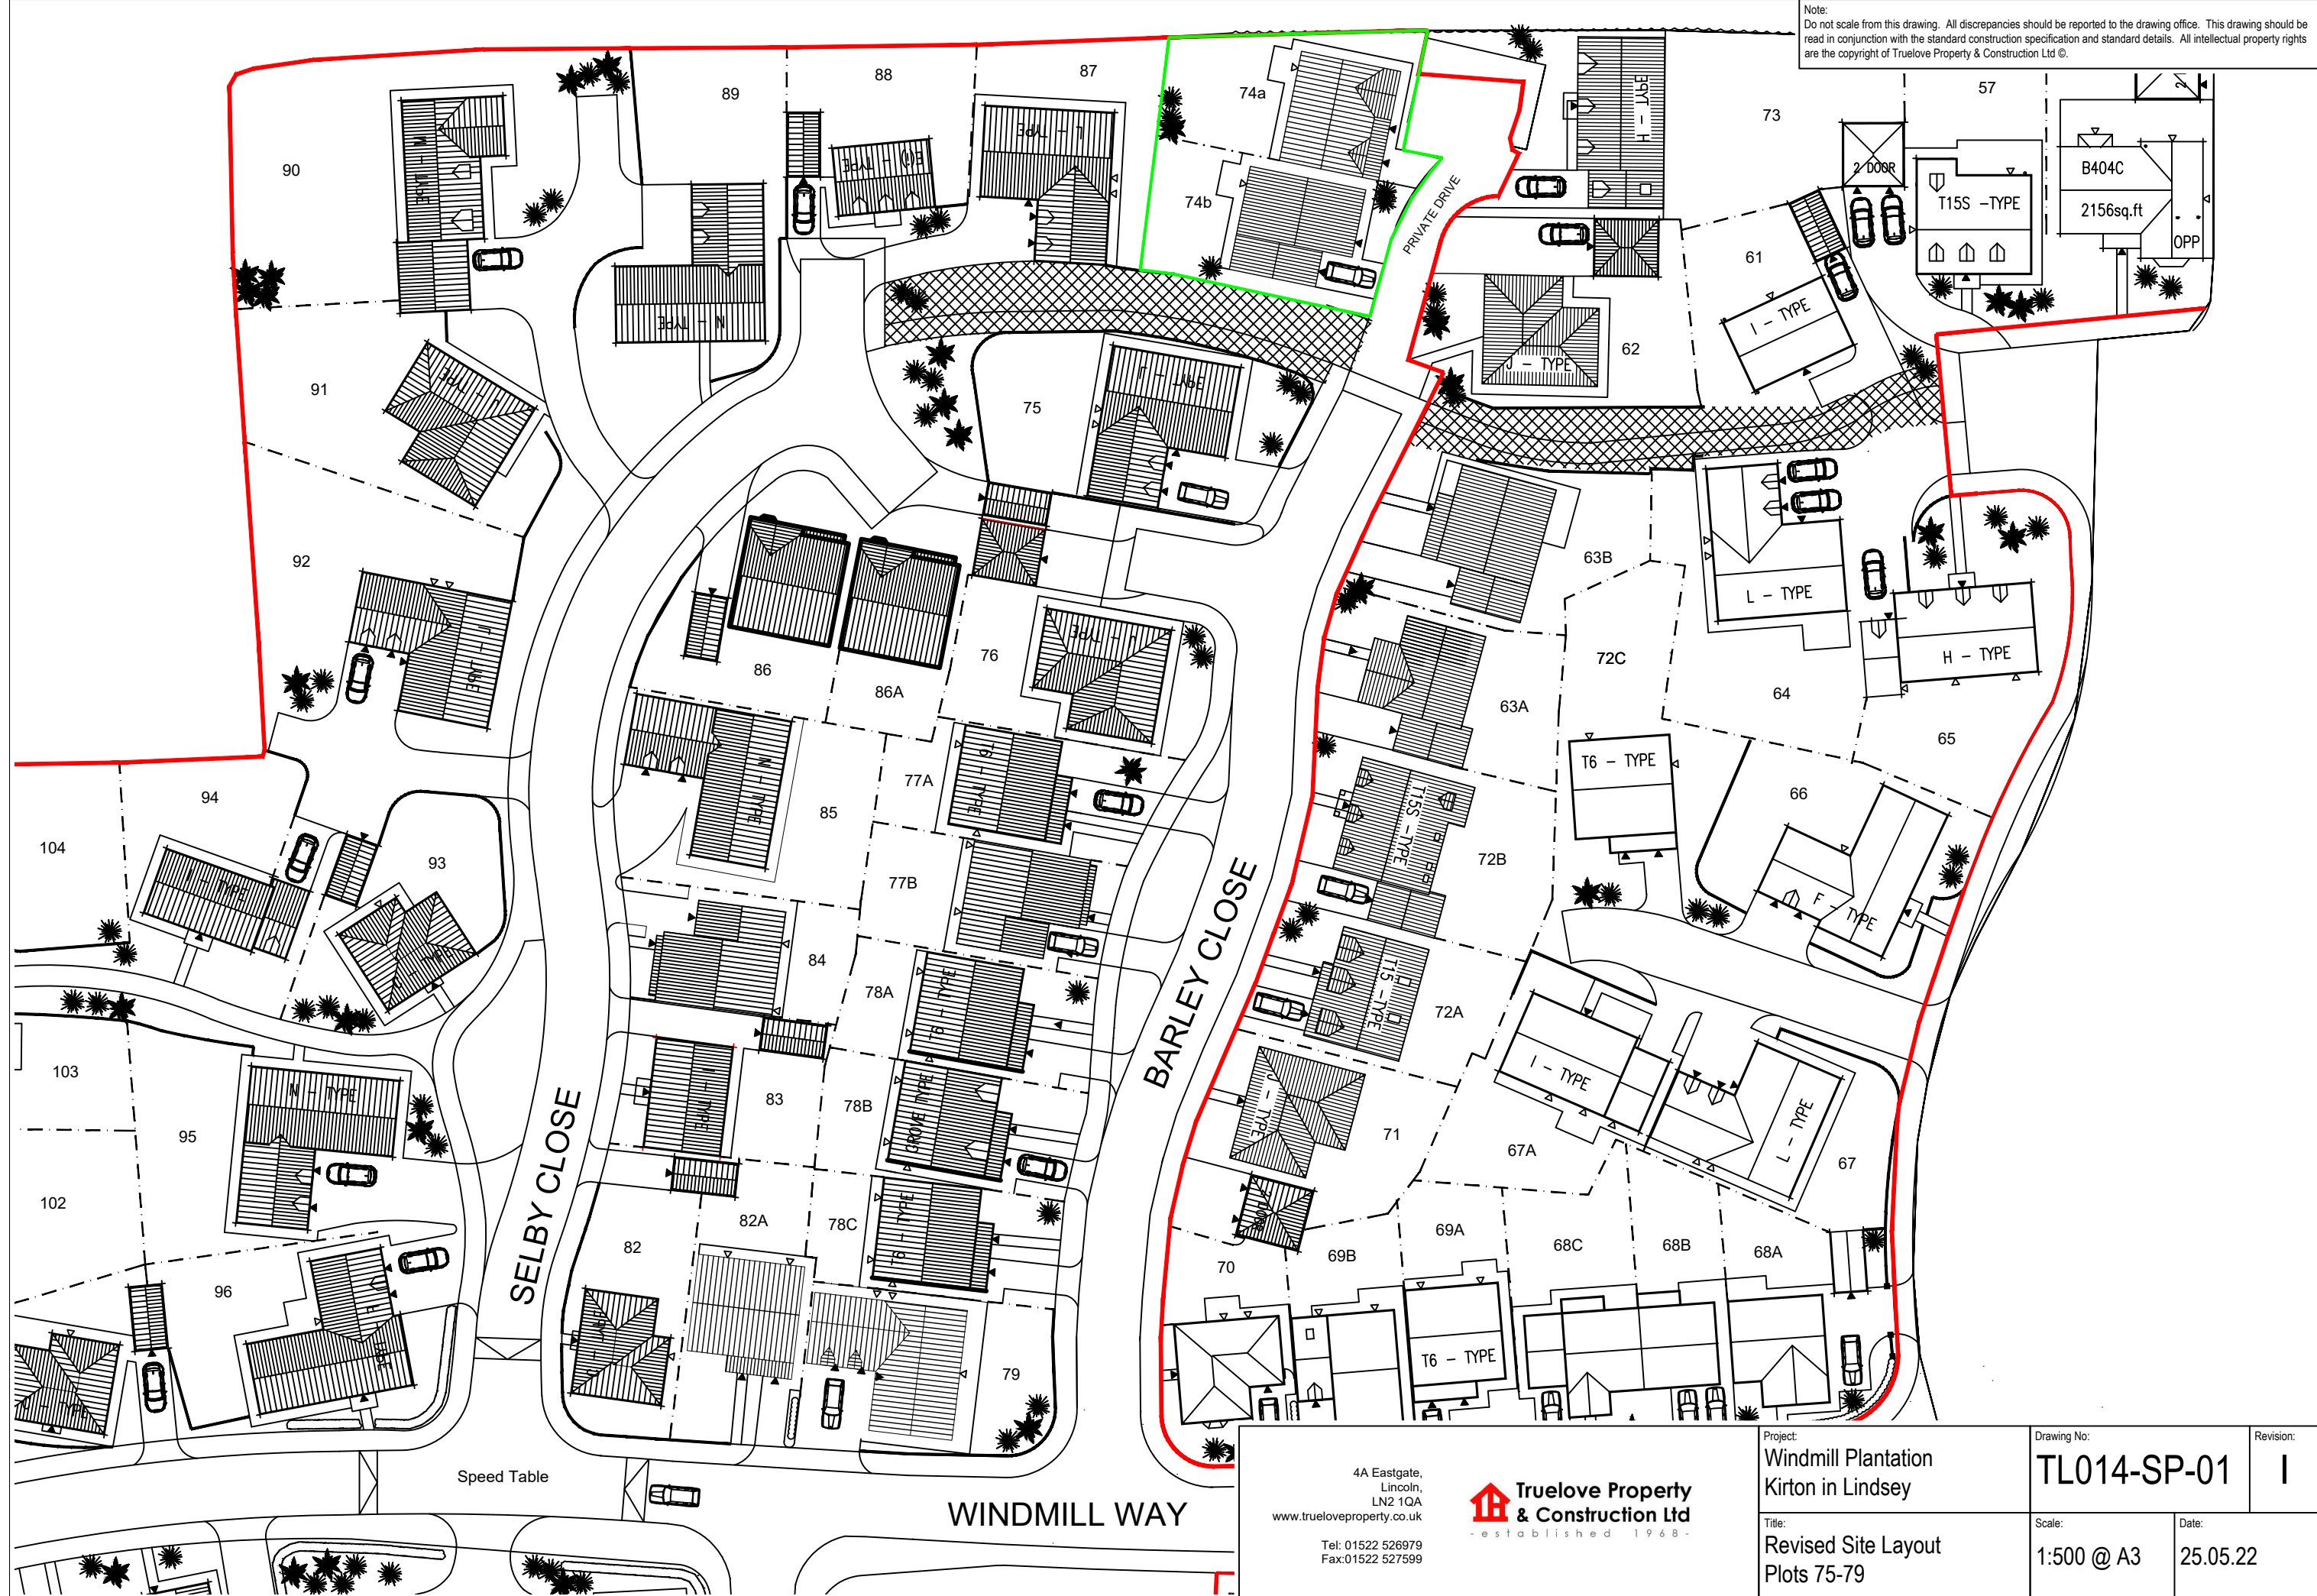

Note:  
Do not scale from this drawing. All discrepancies should be reported to the drawing office. This drawing should be read in conjunction with the standard construction specification and standard details. All intellectual property rights are the copyright of Truelove Property & Construction Ltd ©.

4A Eastgate, Lincoln, LN2 1QA www.trueloveproperty.co.uk  Tel: 01522 526979 Fax: 01522 527599	 established 1968	Project: Windmill Plantation Kirton in Lindsey	Drawing No: TL014-SP-01	Revision: 1
		Title: Revised Site Layout Plots 75-79	Scale: 1:500 @ A3	Date: 25.05.22