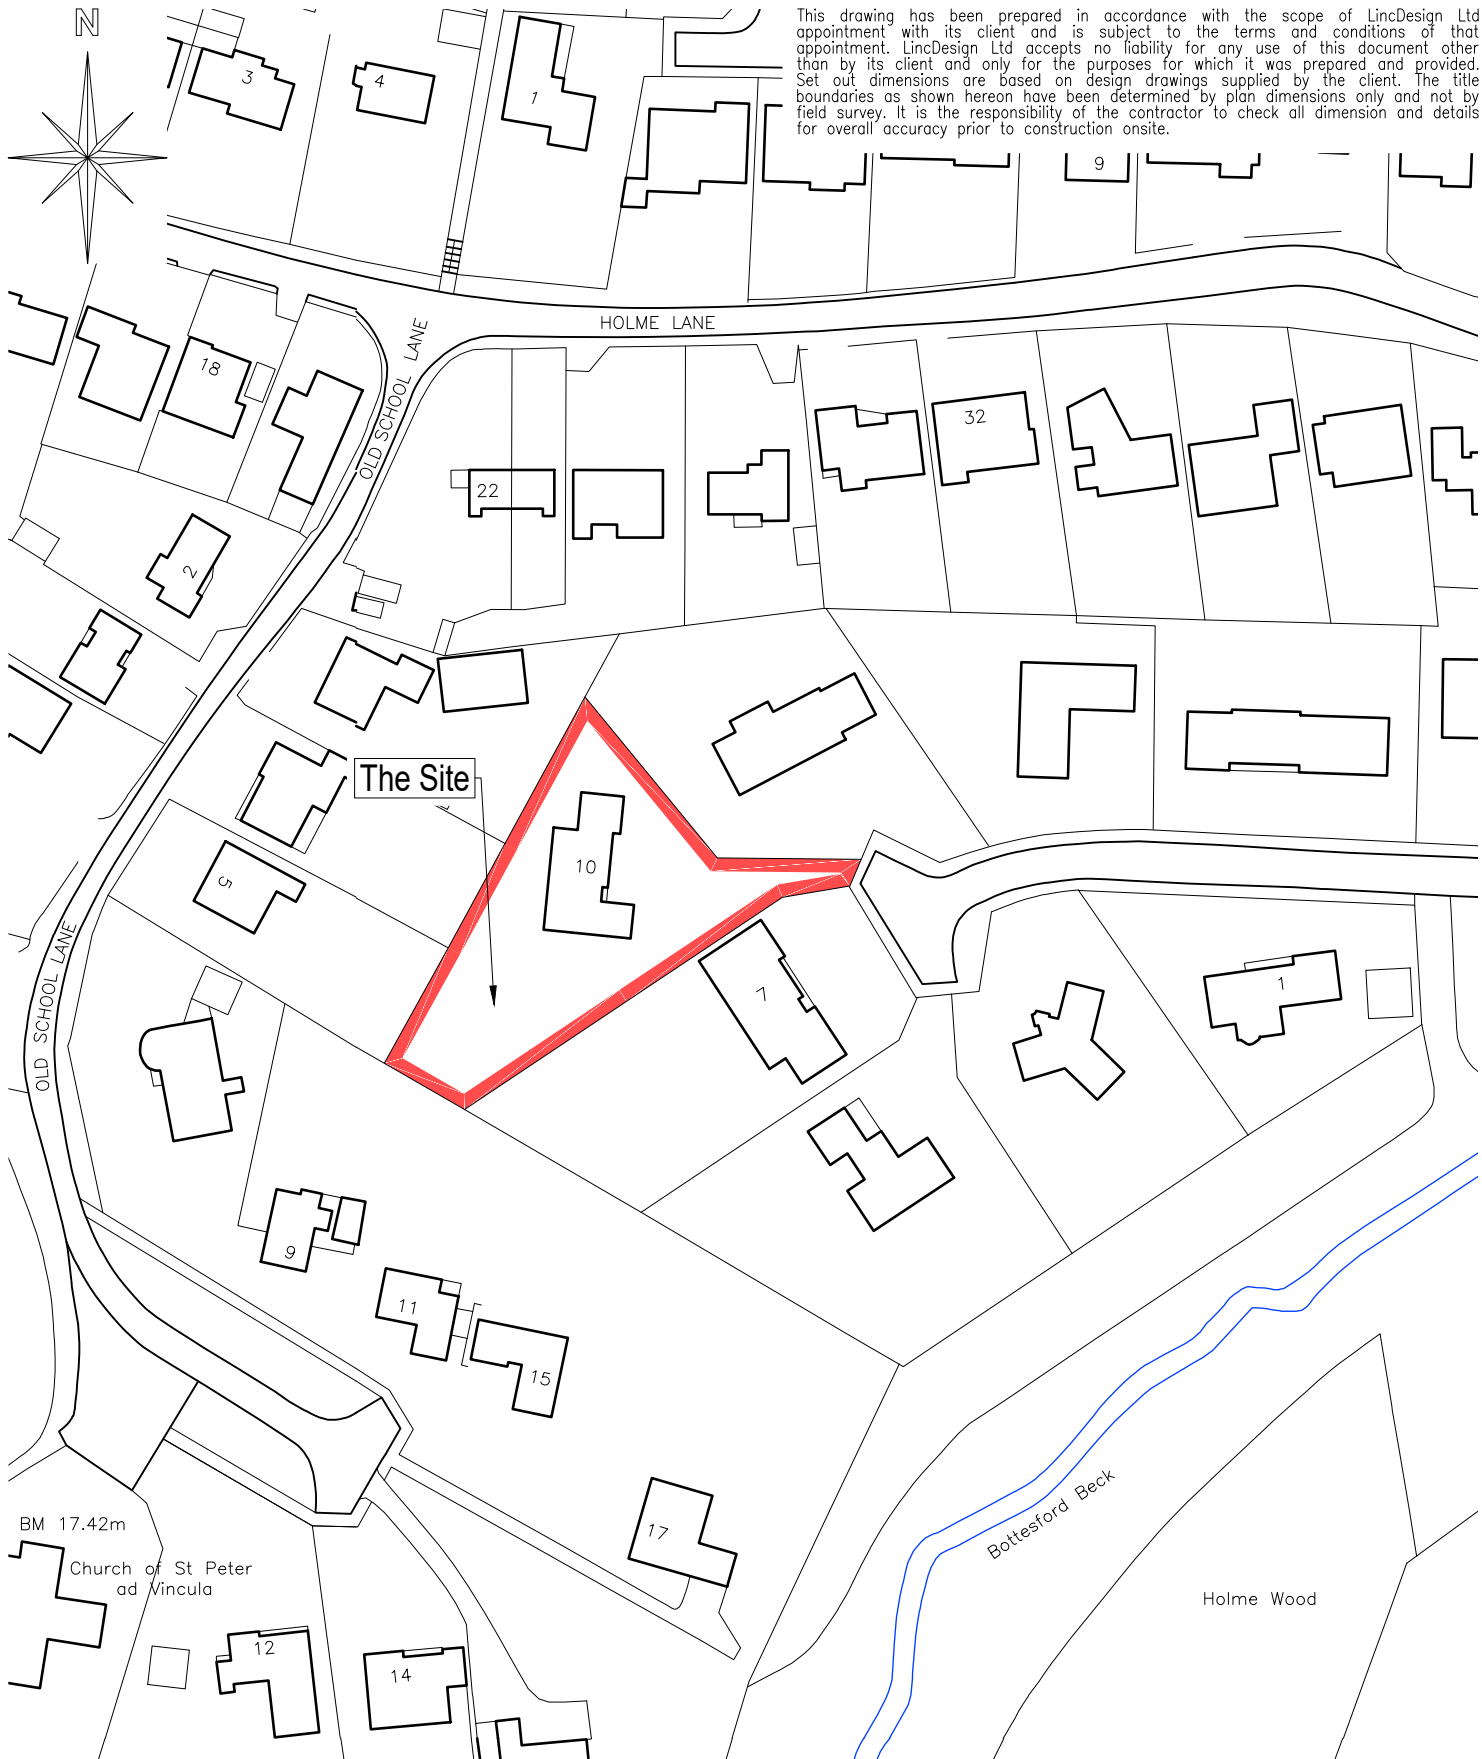

This drawing has been prepared in accordance with the scope of LincDesign Ltd appointment with its client and is subject to the terms and conditions of that appointment. LincDesign Ltd accepts no liability for any use of this document other than by its client and only for the purposes for which it was prepared and provided. Set out dimensions are based on design drawings supplied by the client. The title boundaries as shown hereon have been determined by plan dimensions only and not by field survey. It is the responsibility of the contractor to check all dimension and details for overall accuracy prior to construction onsite.

Crown copyright and database rights 2023 Ordnance Survey 0100031673

Location Plan

Mrs K Garrod
10 Vale Wood
Bottesford
Scunthorpe

LincDesign
2 West Green
Messingham
North Lincolnshire
DN17 3QT
T: 01724 762809
M: 07912 556545
E: info@lincdesign.co.uk

P01 Issued for L.A. Planning Approval. LR 09.11.23

Scale 1:1250 @ A4	Date 24.10.23	Status Planning
Drawing number 227-A4-01		Rev P01