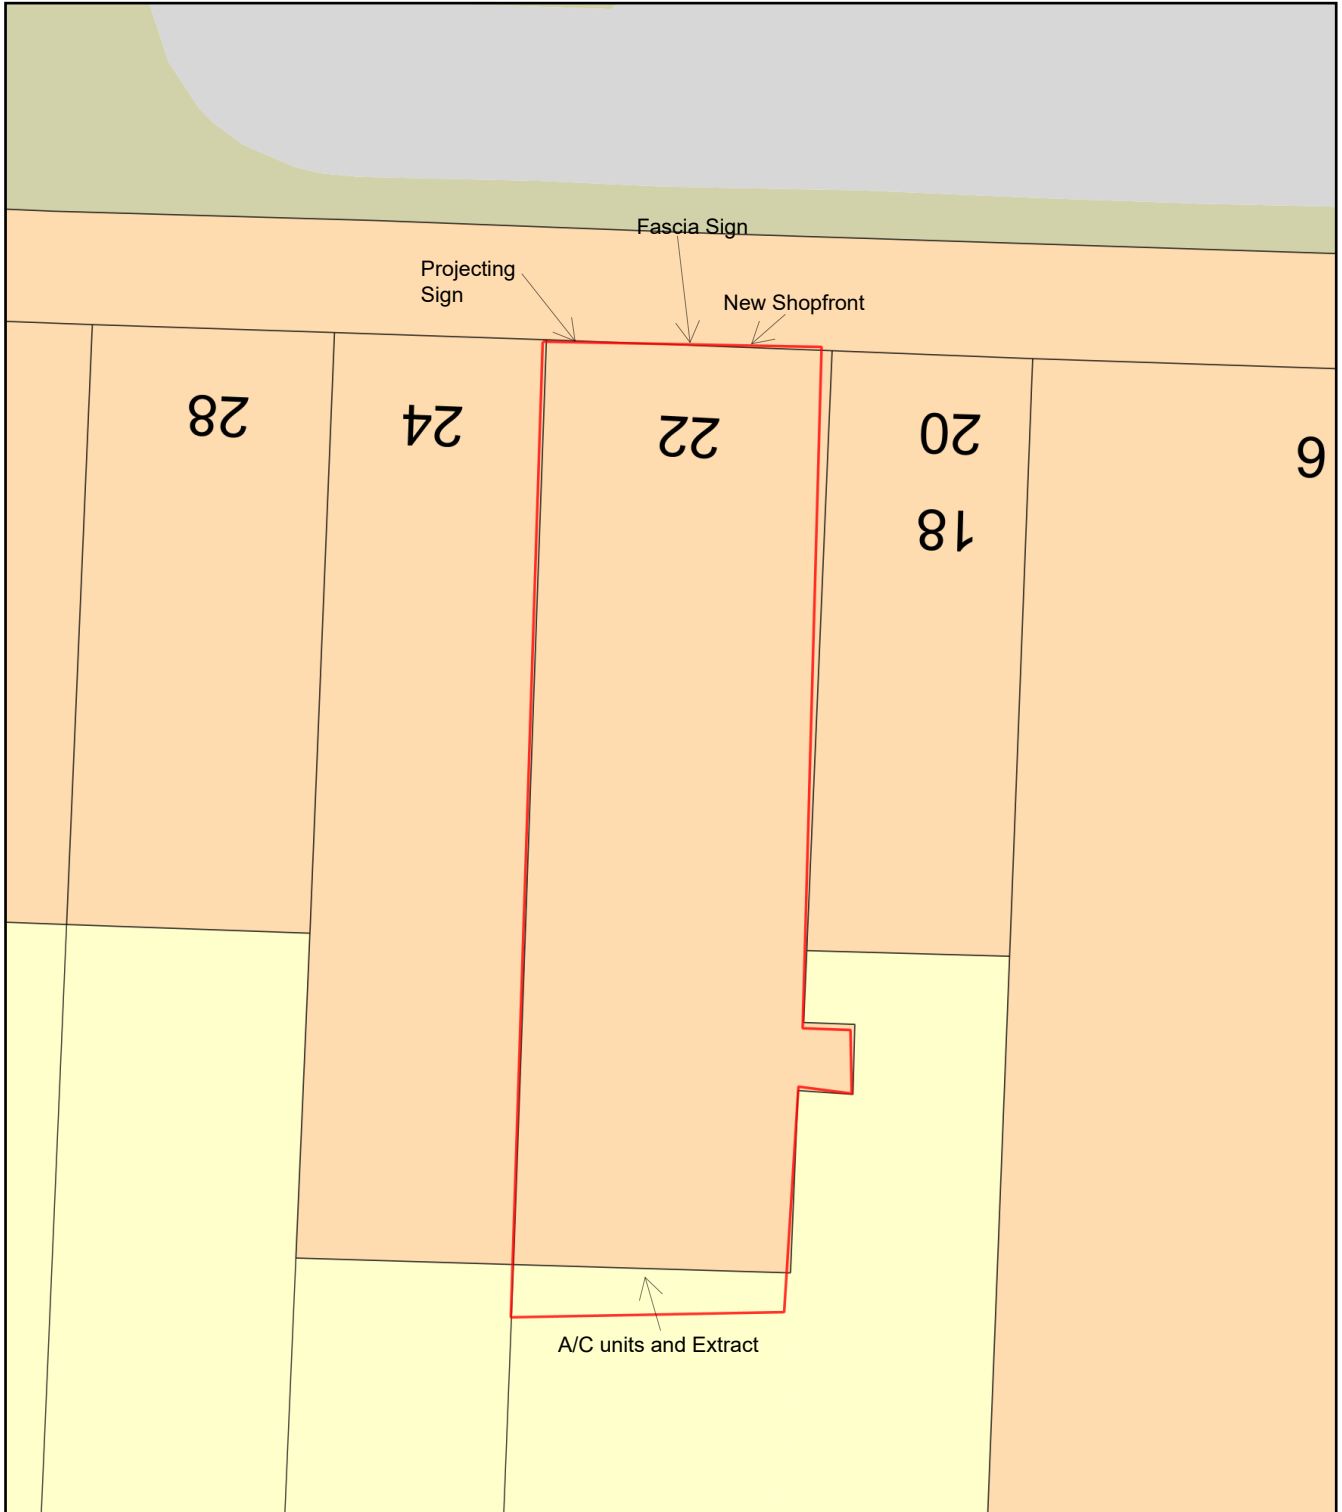

# 22 Broadway, Ashby, Scunthorpe, DN16 2SN

Plan Produced for: Sara Humphries

Date Produced: 15 Nov 2023

Plan Reference Number: TQRQM23319125245746

Scale: 1:200 @ A4