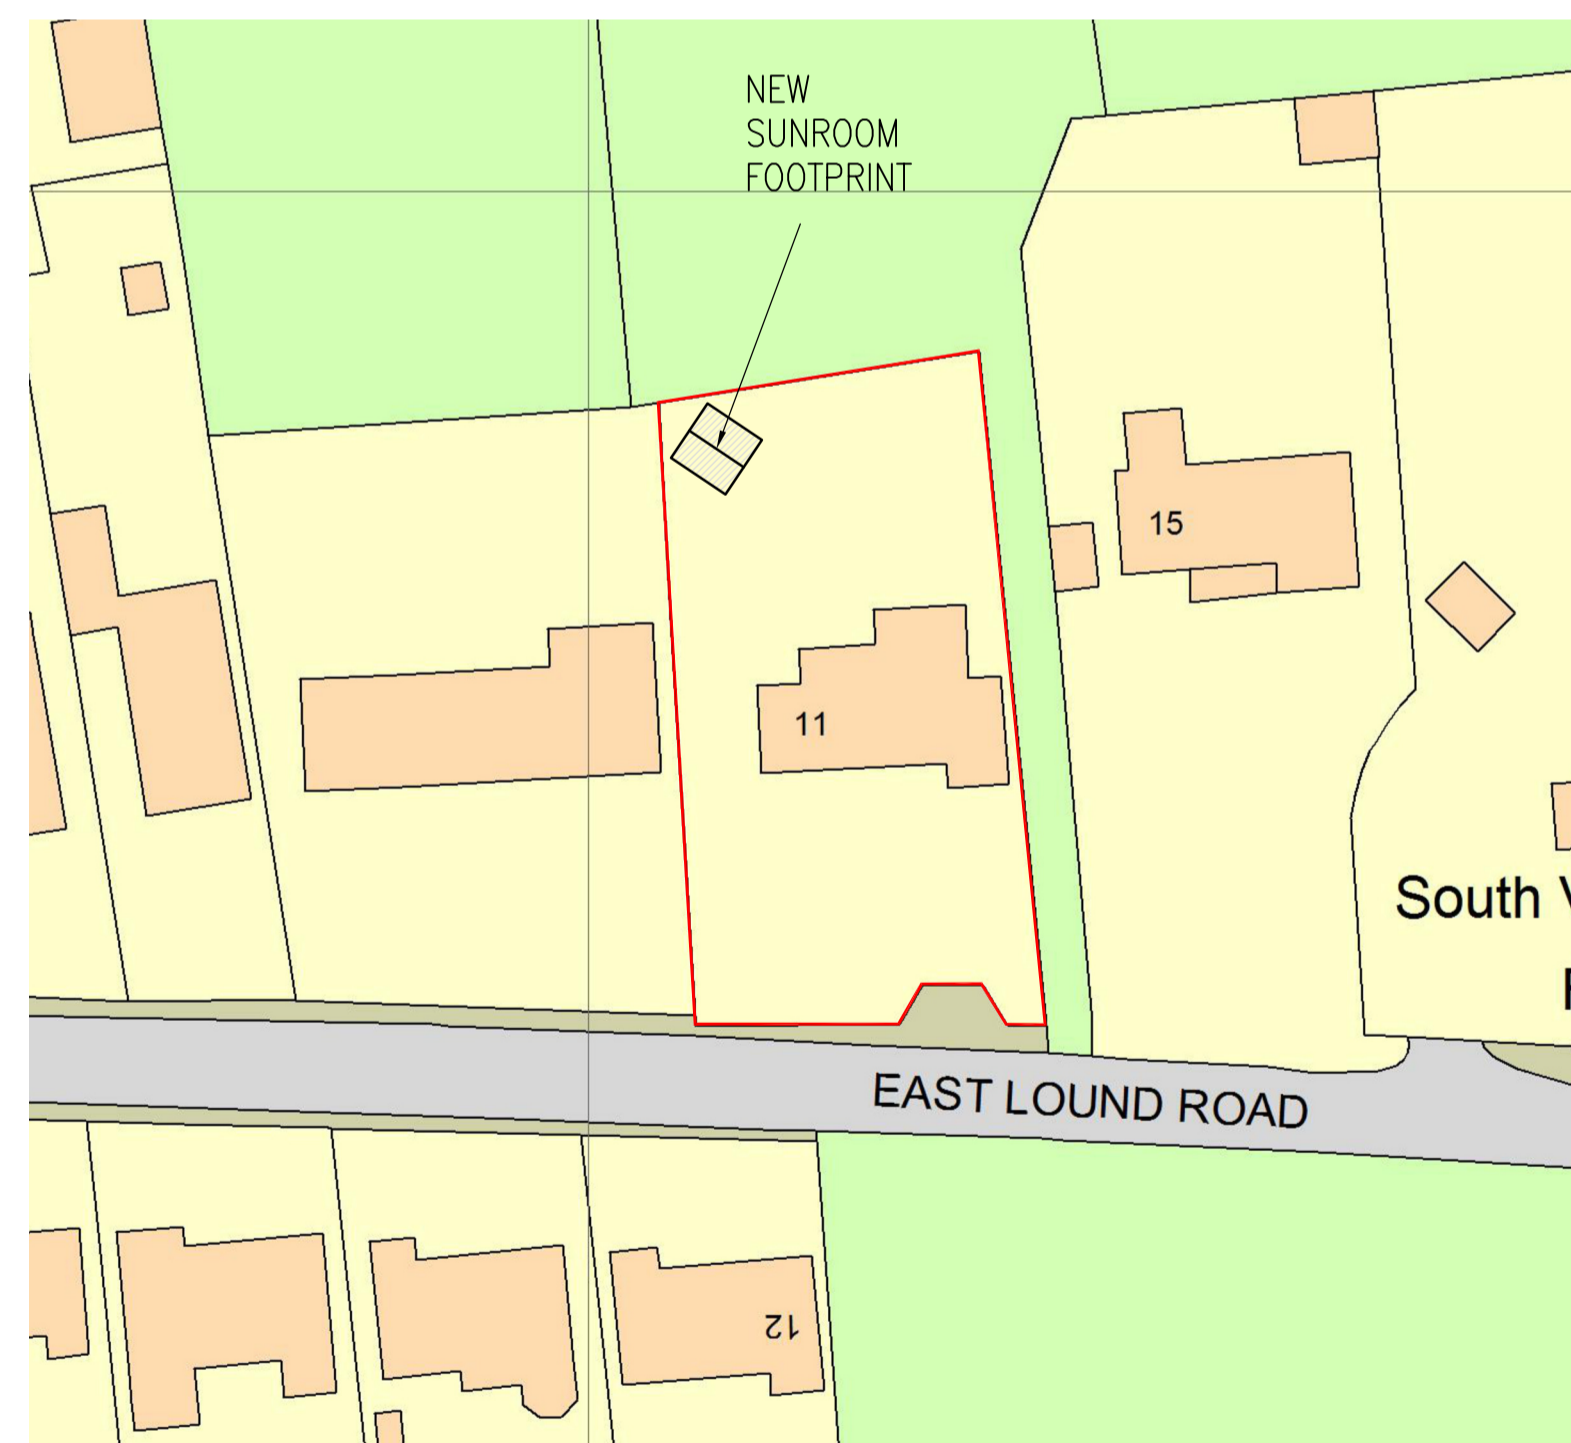

© Crown copyright and database rights 2021 OS 100047474

**LOCATION MAP**  
SCALE 1:1250

**EXISTING SITE LAYOUT**  
SCALE 1:500

**PROPOSED SITE LAYOUT**  
SCALE 1:500

Project Name: **Garden Sunroom**  
Project Address: **11 East Lound Road, Haxey DN9 2LW**  
Drawing Title: **Location Map and Site Layouts**  
Drawn: **CH** Date: **Jun 2024** Rev: **A**

Drawing No. **001**

Scale: **1:1250 & 1:500 @ A1**