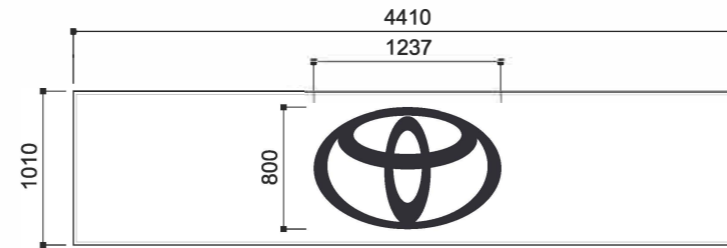

External Signage

Scale 1:50 @ A3

A 4410x1010 Dealersname Fascia - MEDIUM
1:50 @ A3

B 1237x800 Toyota Ellipse - SMALL
to be mounted onto 4410x1010 medium back panel
1:50 @ A3

C 4m Facade Screen - SMALL
1:50 @ A3

D 5.5m Totem - MEDIUM
1:50 @ A3