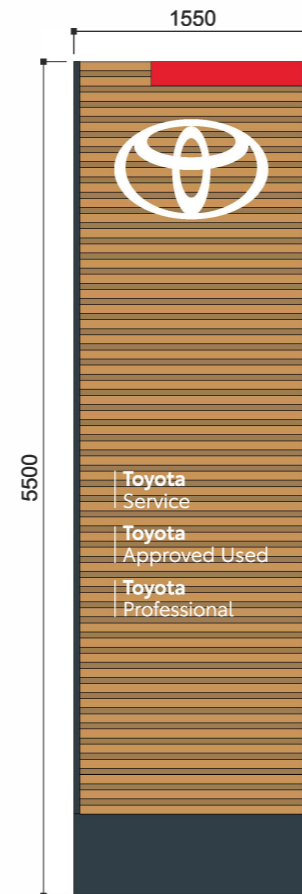

External Signage

Scale 1:50 @ A3

A 4410x1010 Dealersname Fascia - MEDIUM
1:50 @ A3

B 1237x800 Toyota Ellipse - SMALL
to be mounted onto 4410x1010 medium back panel
1:50 @ A3

C 4m Facade Screen - SMALL
1:50 @ A3

D 5.5m Totem - MEDIUM
1:50 @ A3