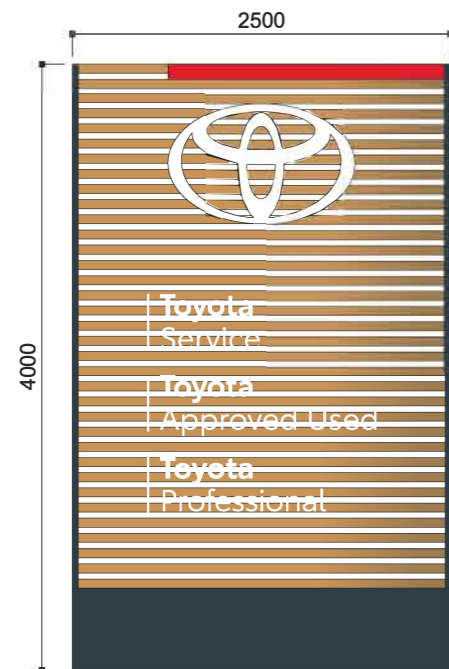

External Signage

Scale 1:50 @ A3

A 4410x1010 Dealersname Fascia - MEDIUM
1:50 @ A3

B 1237x800 Toyota Ellipse - SMALL
to be mounted onto 4410x1010 medium back panel
1:50 @ A3

C 4m Facade Screen - SMALL
1:50 @ A3

D 5.5m Totem - MEDIUM
1:50 @ A3