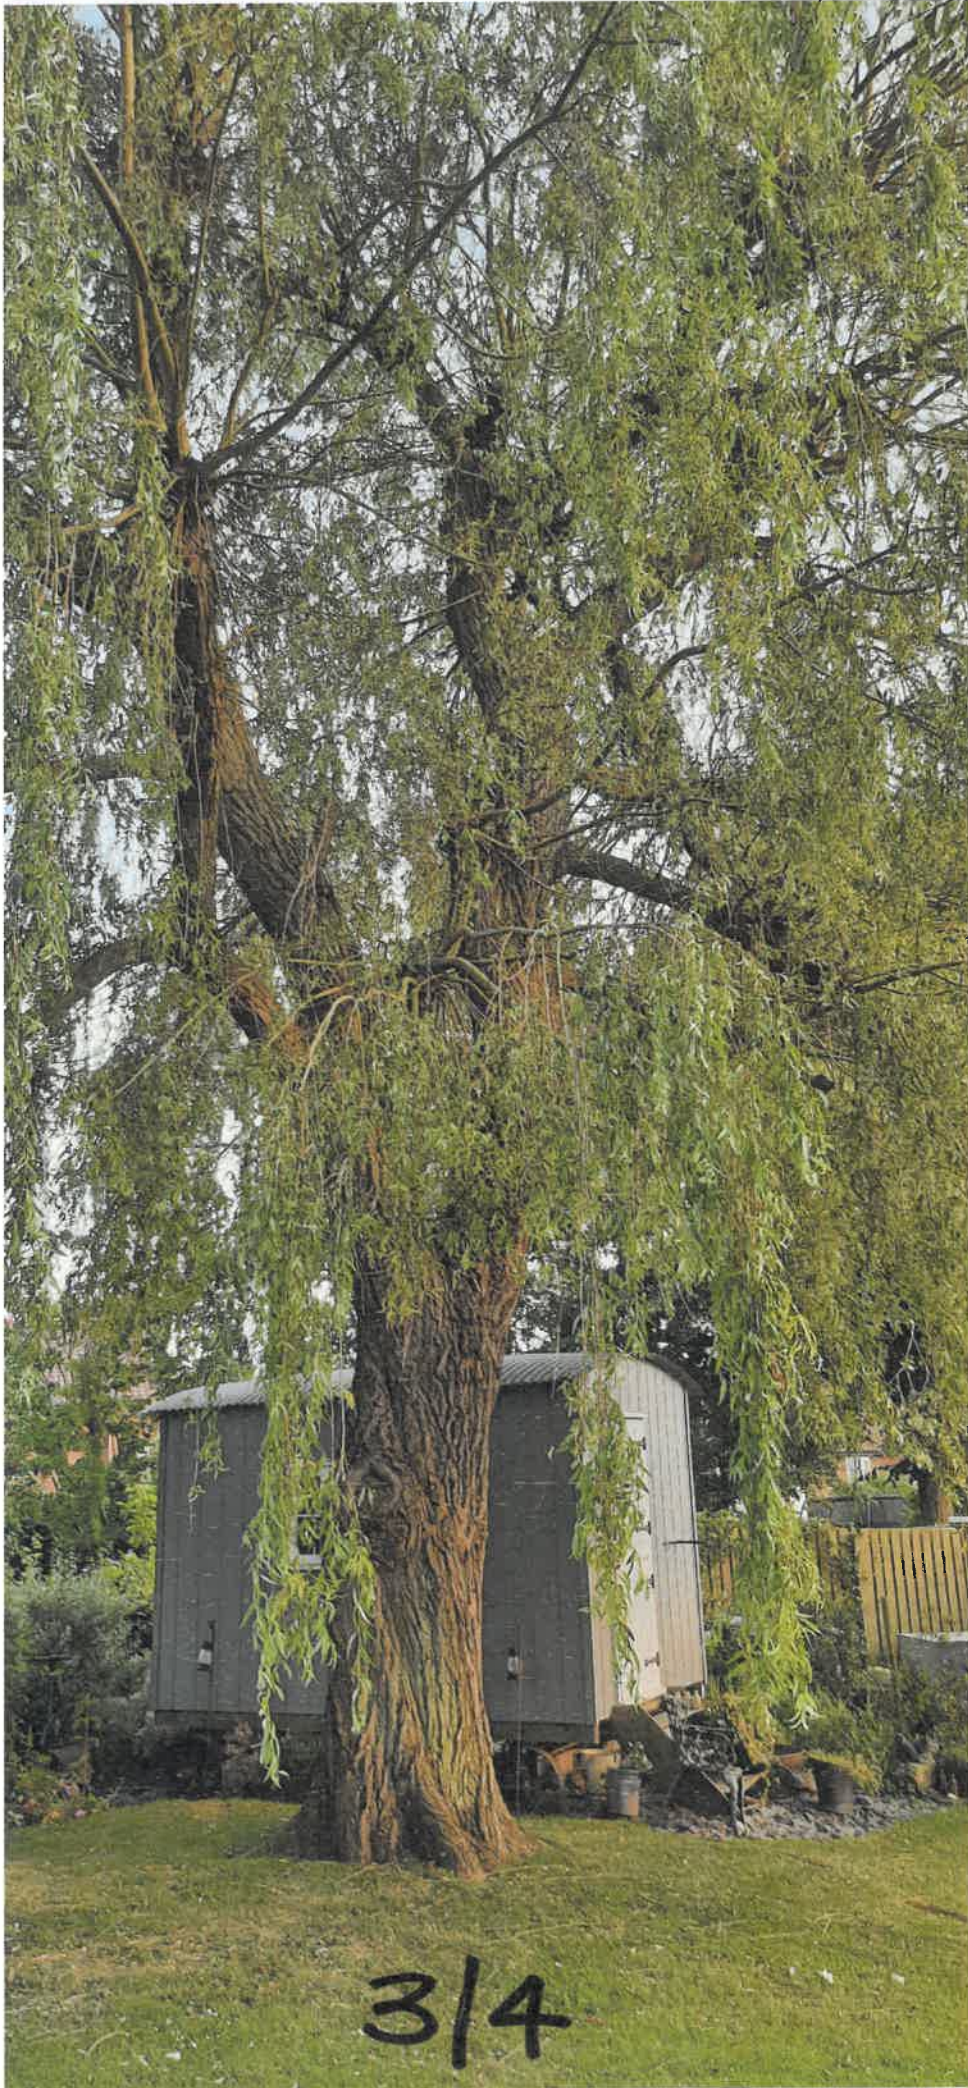

JULY 2024

PROPOSED CROWN AND CANOPY
REDUCTION BACK TO STATE AS
PREVIOUS REDUCTION WORKS

1/4

JULY 2024

PROPOSED CROWN AND
CANOPY REDUCTION BACK
TO SAME AS PREVIOUS
REDUCTION WORKS

2/4

AUGUST
2024

SIGNIFICANT LOSS OF LEAF SINCE JULY 2024
AND DEBRIS SHOWING ON THE GROUND.

3/4

AUGUST
2024

SIGNIFICANT LOSS OF LEAF SINCE JULY 2024
AND ROT VISIBLE *

4/4