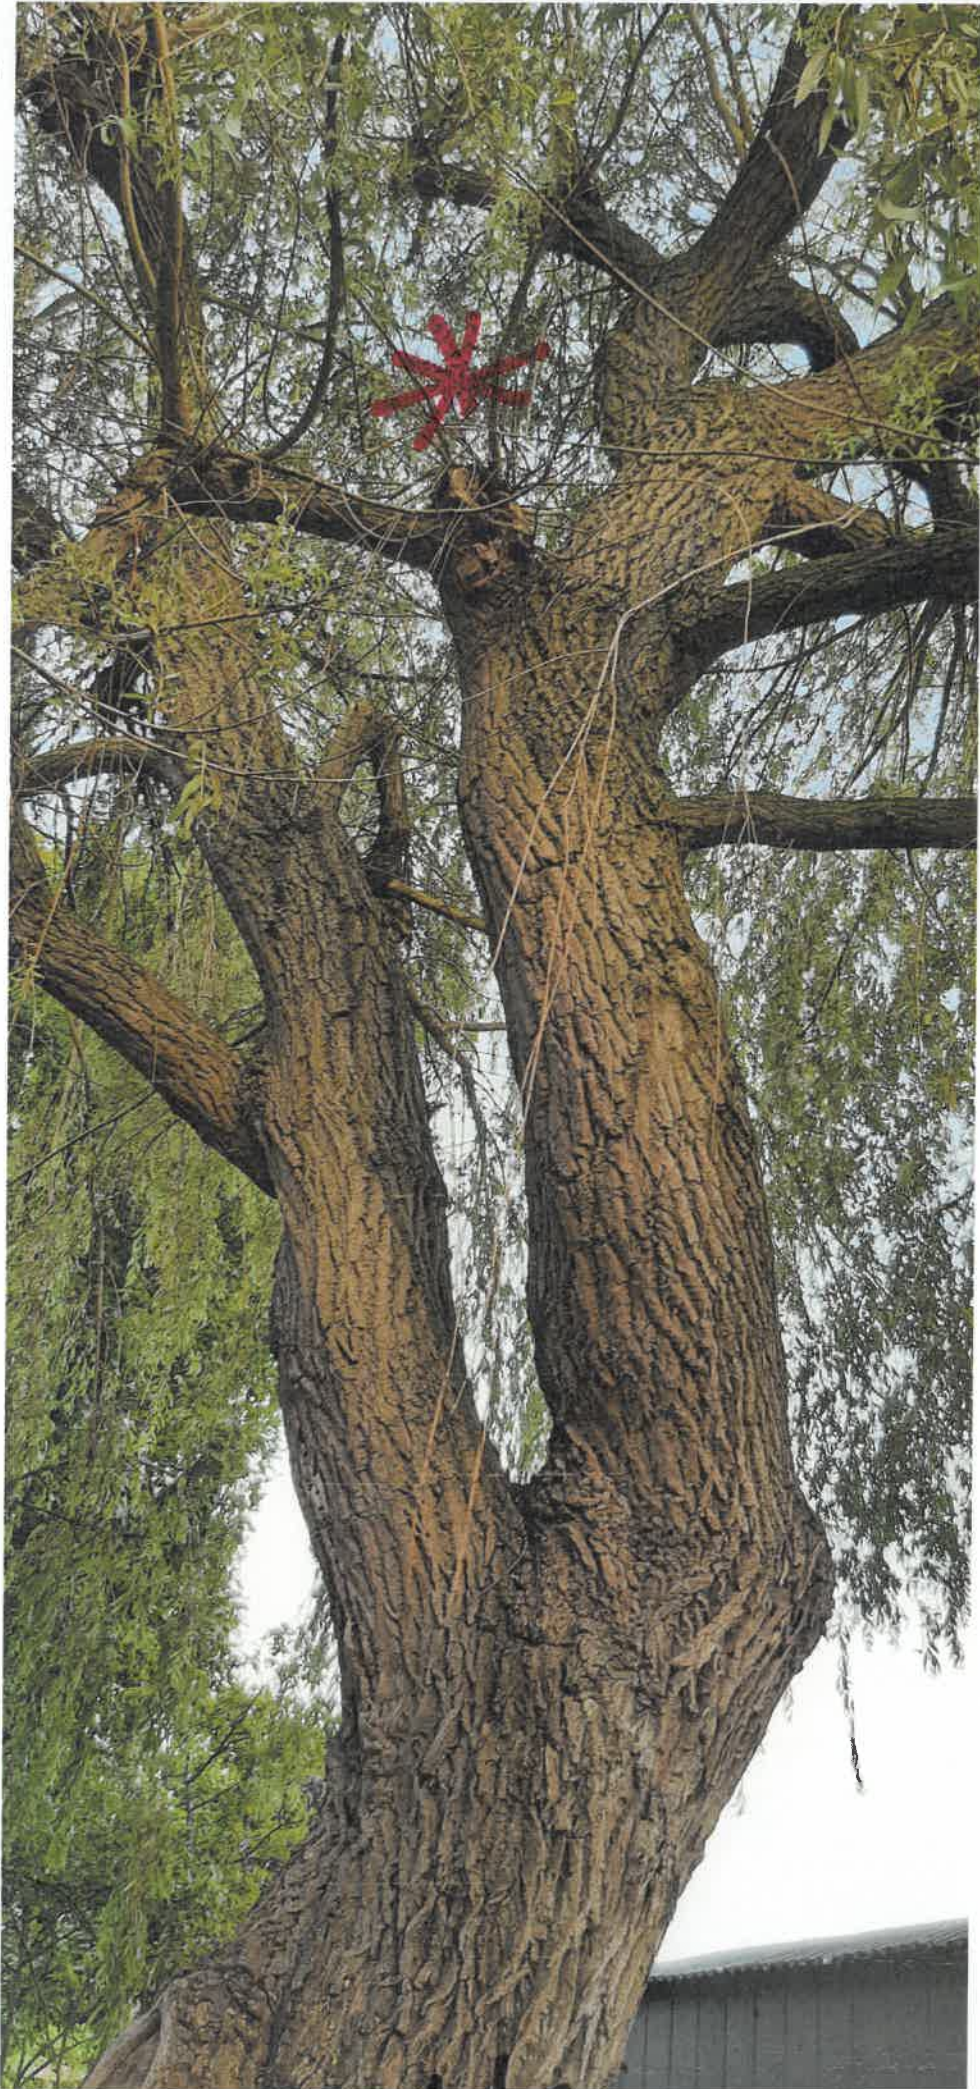

JULY 2024

PROPOSED CROWN AND CANOPY
REDUCTION BACK TO STATE AS
PREVIOUS REDUCTION WORKS

1/4

JULY 2024

PROPOSED CROWN AND
CANOPY REDUCTION BACK
TO SAME AS PREVIOUS
REDUCTION WORKS

2/4

AUGUST
2024

SIGNIFICANT LOSS OF LEAF SINCE JULY 2024
AND DEBRIS SHOWING ON THE GROUND.

3/4

AUGUST
2024

SIGNIFICANT LOSS OF LEAF SINCE JULY 2024
AND ROT VISIBLE *

4/4