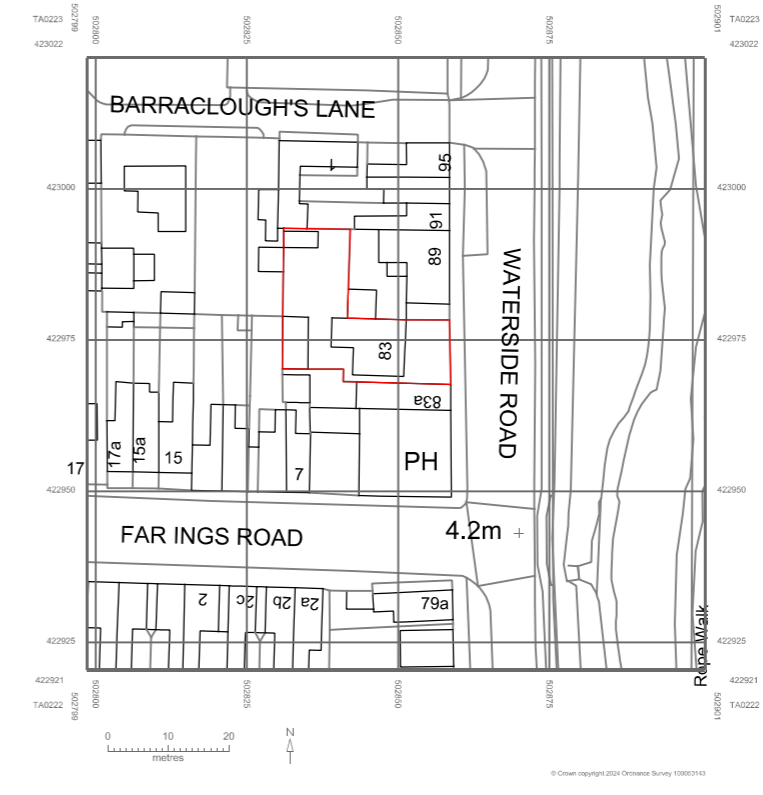

LOCATION PLAN 1:1250

Rev	Date	Description	By	Chk'd
-	-	-	-	-

22 Low Road, Worlaby, North Lincs, DN20 0LX
Mobile : 07841013033
Email : peter@y6architectural.co.uk

Drawing Status:
PLANNING

Project Title:
Ginny Lowe, 83, Waterside Road, Barton
DN18 5BA

Drawing Title:
Location Plan

Drawn: PRM Date: 03/10/2024

Scale: As Noted Plot A1: A2

Project No:	Drawing No:	Rev:
083-001	001	00