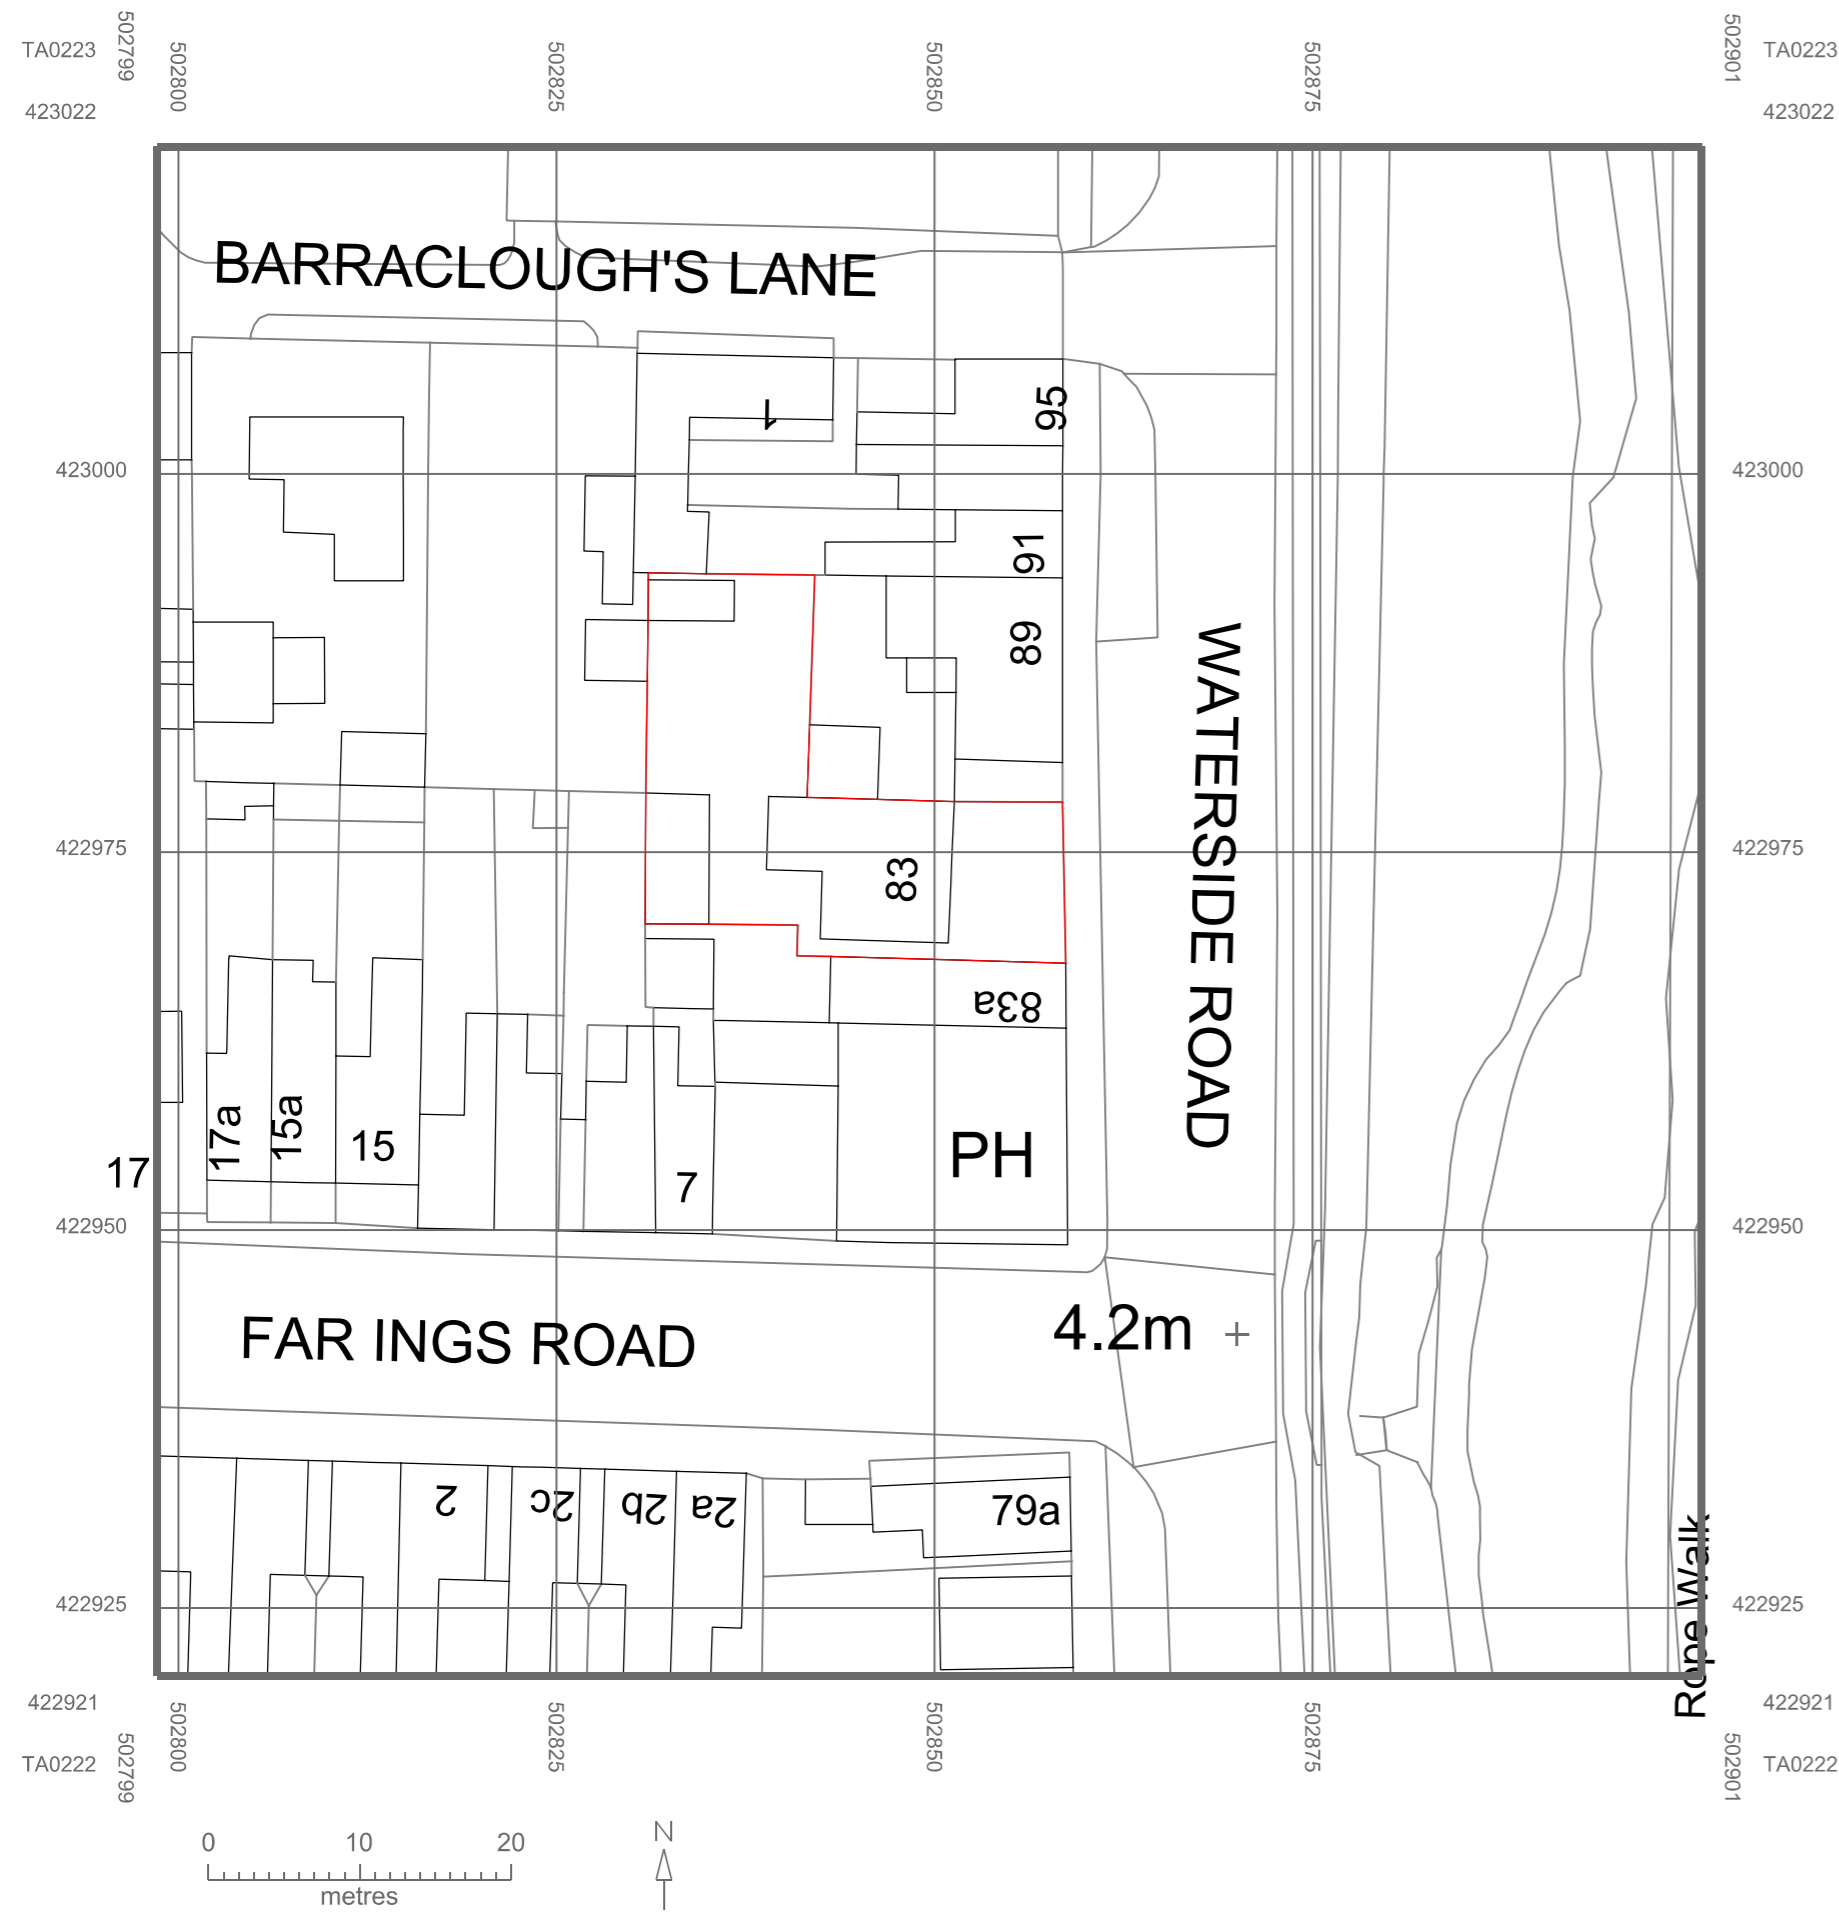

NOTES

PLANNING DRAWINGS

LOCATION PLAN 1:500

© Crown copyright 2024 Ordnance Survey 100053143