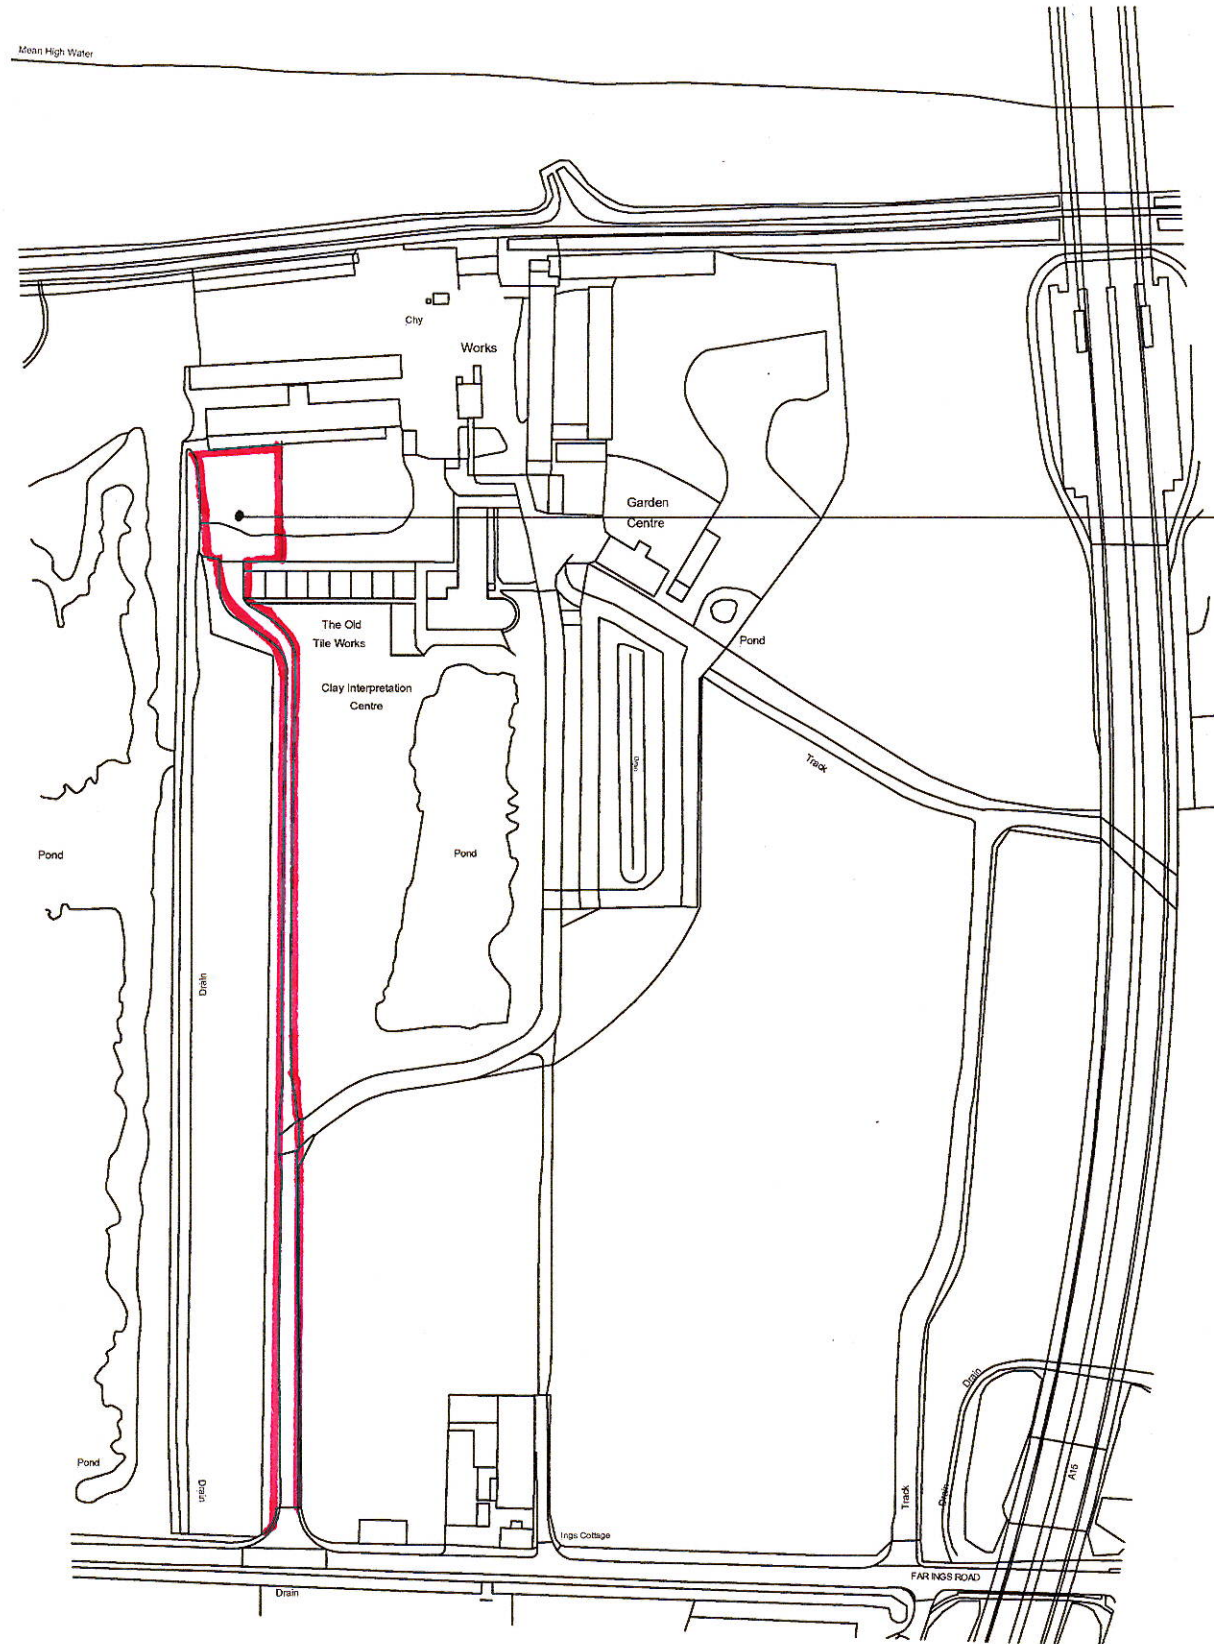

Project 3152 sheet Six

LOCATION OF PROPOSED WORKSHOP UNITS
HUMBER BRIDGE GARDEN CENTRE
FAR INGS ROAD
BARTON UPON HUMBER

Littlebarn, Thorpe Drive, Brantingham,
East Riding of Yorkshire, HU15 1QG

Telephone (01482) 665531 Email wilson@pandndesign.co.uk

Client: Humberbridge Garden Centre Date: 24-09-2024

Project: Proposed Workshop Units Scale: 1:2500@A3

Site: Far Ings Road, Barton Drg.No. 3152-6

© This Drawing is the property of P&N Design. It must not be copied in whole or in part or sent to a third party without written consent. Do not scale from drawing, if in doubt ask.

Location Plan

Scale 1:2500 @ A3