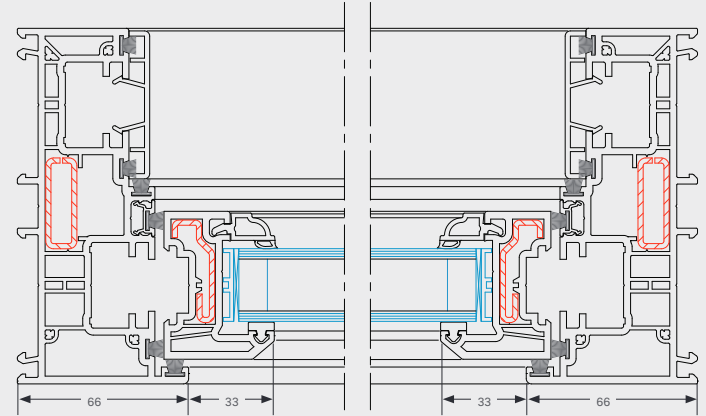

Characteristics

The system has two sashes built into the frame which slide in opposing directions and will remain in any position.

The Heritage system's deep bottom rail has been designed to replicate the aesthetics of a traditional timber window and can be used with either a slim-intermediate sash combination or intermediate-large sash combination.

- 1 24mm & 28mm glazing options
- 2 Triple brush seals in the frame create a barrier against wind and air
- 3 4 Sash options
- 4 Georgian bars for an authentic appearance
- 5 Standard balances of 14mm or up to 19mm diameter can be used
- 6 Optional deep bottom rail profile

Feature	Specification
Profile depth	137mm
Maximum window size	1800 x 3500mm
Thermal performance	Using REHAU unique Low E foil a whole frame u value of 1.2w/m2k is possible
Maximum sash weight	60kg
Further options	Georgian bars Fixed or run through sash horns Sliding latches allowing for tilting
Glass width	24 & 28mm
Accreditations	See page 60

**Approved
for use in
conservation
areas around
the UK.**

Vertical Sliding Windows Heritage

Below: Vertical Section

Detailed drawings are available on request

Top Sash

Bottom Sash