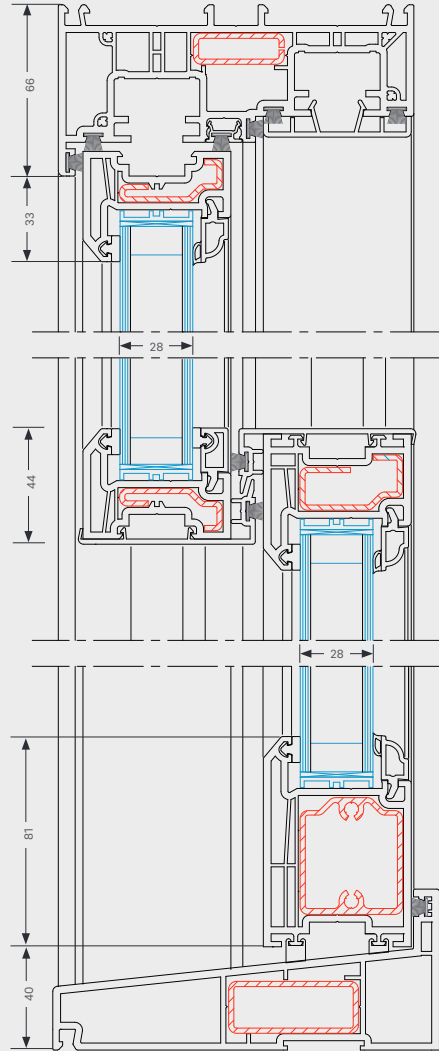

Characteristics

The system has two sashes built into the frame which slide in opposing directions and will remain in any position.

The Heritage system's deep bottom rail has been designed to replicate the aesthetics of a traditional timber window and can be used with either a slim-intermediate sash combination or intermediate-large sash combination.

- 1 24mm & 28mm glazing options
- 2 Triple brush seals in the frame create a barrier against wind and air
- 3 4 Sash options
- 4 Georgian bars for an authentic appearance
- 5 Standard balances of 14mm or up to 19mm diameter can be used
- 6 Optional deep bottom rail profile

Feature	Specification
Profile depth	137mm
Maximum window size	1800 x 3500mm
Thermal performance	Using REHAU unique Low E foil a whole frame u value of 1.2w/m2k is possible
Maximum sash weight	60kg
Further options	Georgian bars Fixed or run through sash horns Sliding latches allowing for tilting
Glass width	24 & 28mm
Accreditations	See page 60

**Approved
for use in
conservation
areas around
the UK.**

Vertical Sliding Windows Heritage

Below: Vertical Section

Detailed drawings are available on request

Top Sash

Bottom Sash