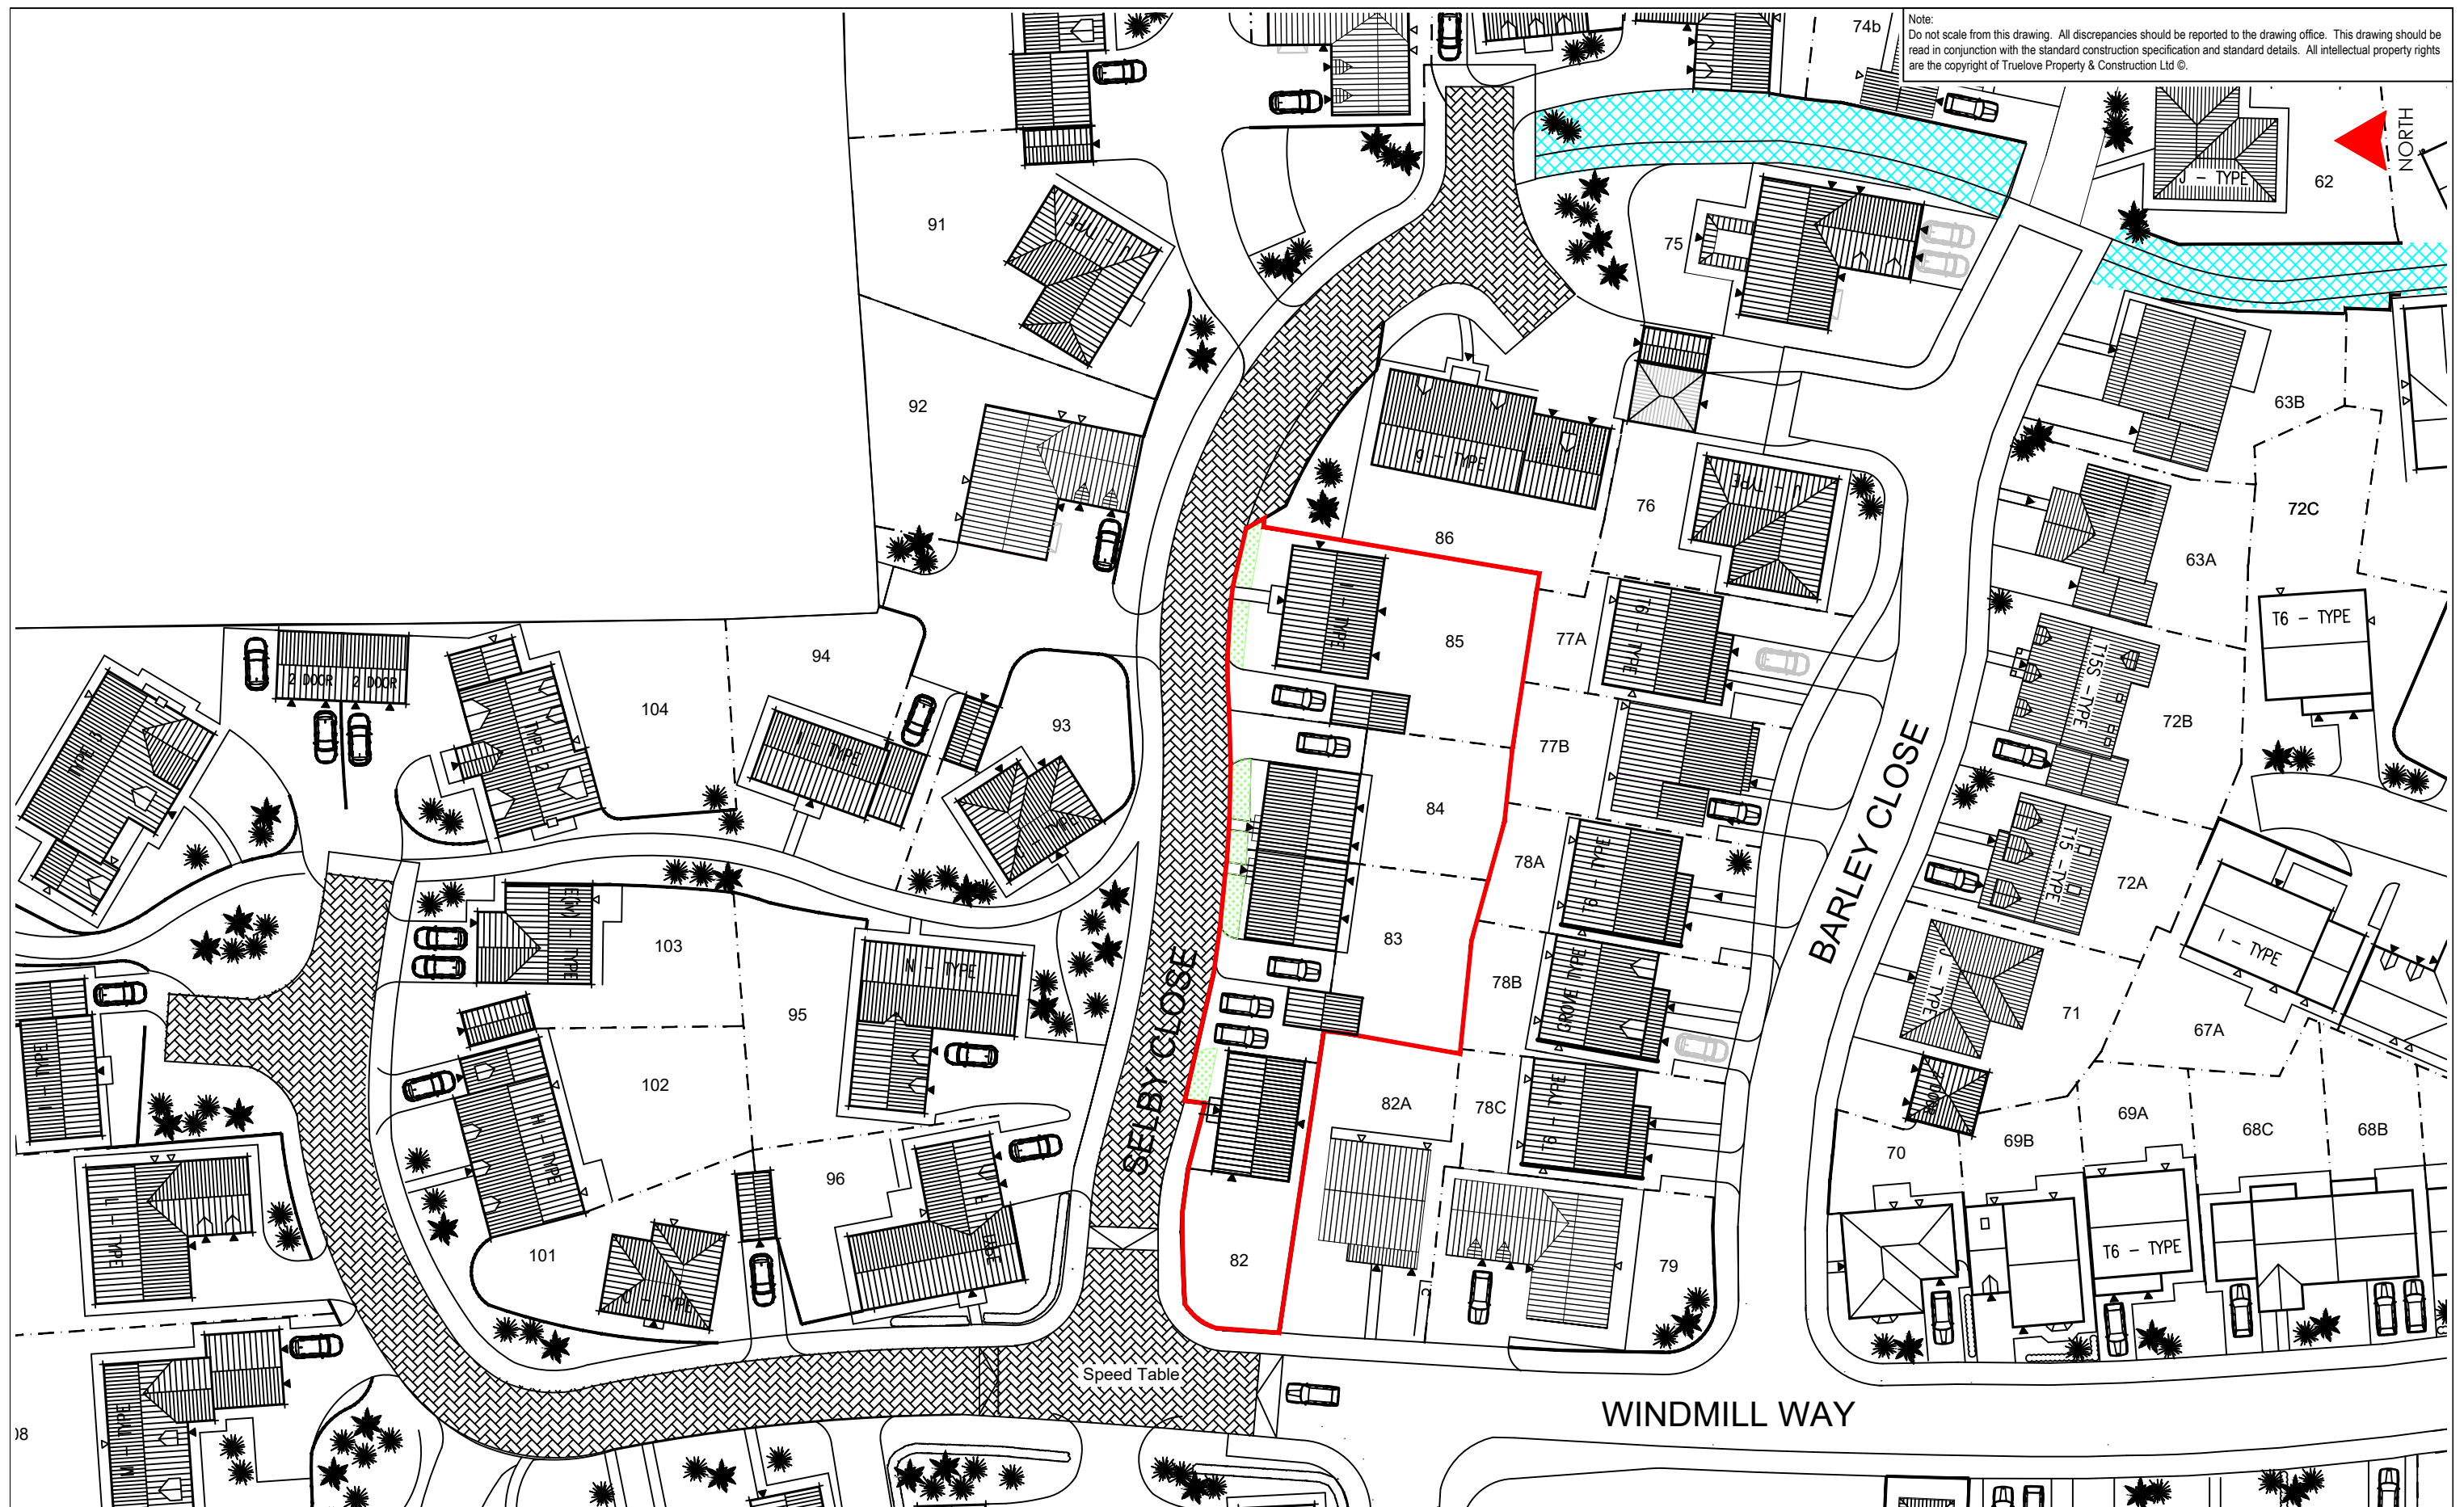

Note:
Do not scale from this drawing. All discrepancies should be reported to the drawing office. This drawing should be read in conjunction with the standard construction specification and standard details. All intellectual property rights are the copyright of Truelove Property & Construction Ltd ©.

4A Eastgate,
Lincoln,
LN2 1QA
www.trueloveproperty.co.uk
Tel: 01522 526979
Fax: 01522 527599

Project:
Windmill Plantation
Kirton in Lindsey
Title:
Selby Close
Plots 82,83,84&85

Drawing No:
TL014-SP-S73-01

Scale:
1:500 @ A3

Date:
19.12.24

Revision: