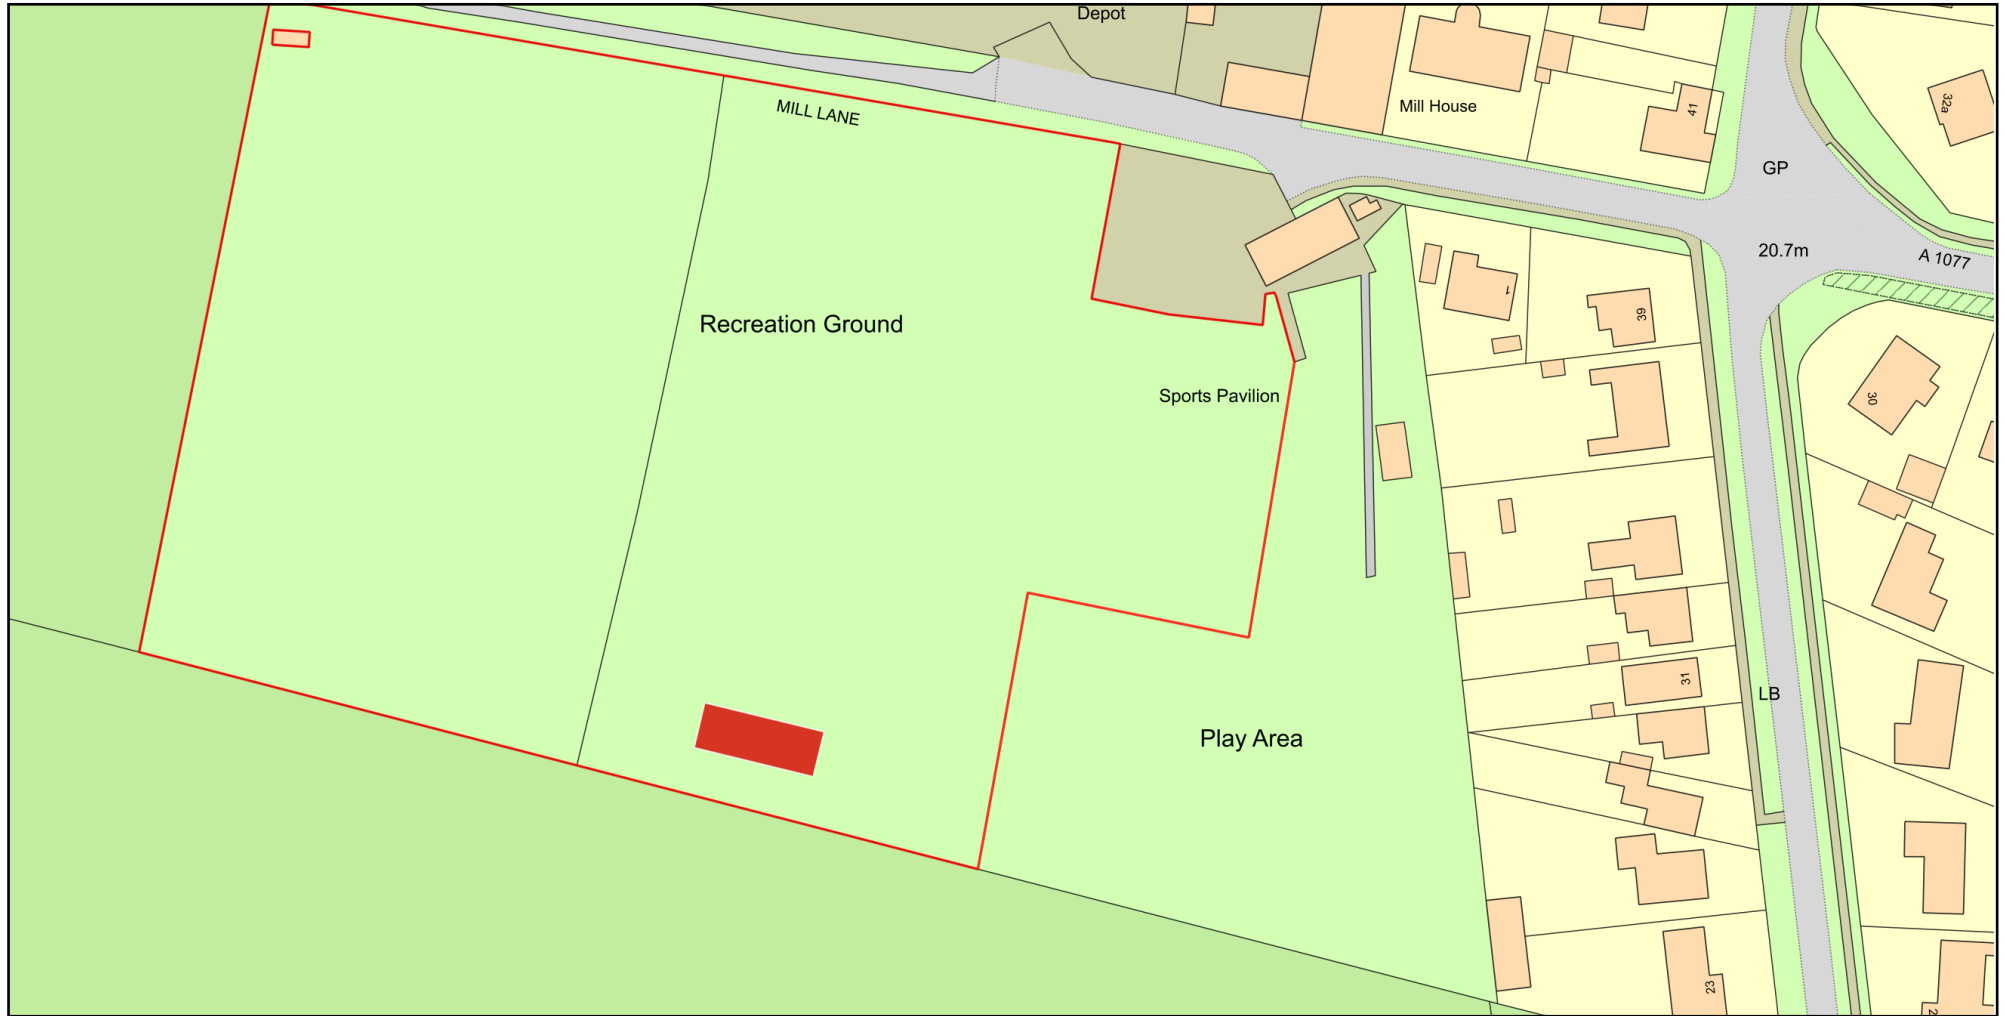

Playing Field Container

Plan Produced for: **Barrow Parish Council**

Date Produced: 04 Nov 2024

Plan Reference Number: TQRQM24309180408343

Scale: 1:1250 @ A4

© Crown copyright and database rights 2023 OS 100042766