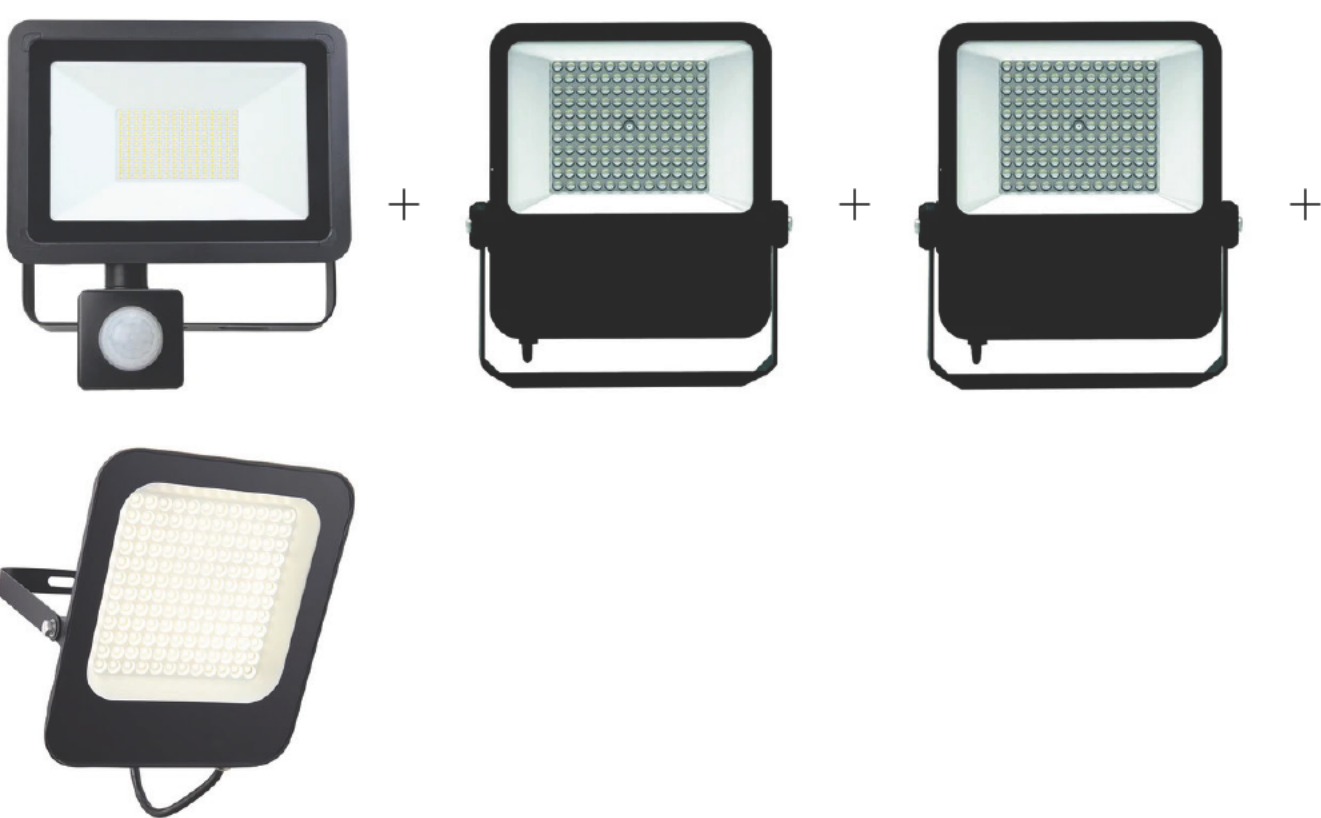

Frequently Bought Together

Total price: ~~£178.96~~ ~~£191.96~~

Add Selected To Basket

- ✓ **This item: 80 Watt Slimline AC LED Floodlight With PIR Sensor** £46.99 + VAT ~~£59.99 + VAT~~
- ✓ 70 Watt Asymmetric Marine Grade Professional LED Floodlight (IP65) £64.99 + VAT
- ✓ 50 Watt Asymmetric Marine Grade Professional LED Floodlight (IP65) £44.99 + VAT
- ✓ 100 Watt Slimline LED Floodlight (IP65) £21.99 + VAT

Related Products

80 Watt Slimline AC LED Floodlight With PIR Sensor ex. VAT	30 Watt Slimline LED Floodlight With PIR Sensor (IP65) ex. VAT	10 Watt Slimline LED Floodlight With PIR Sensor (IP65) ex. VAT	100 Watt Slimline LED Floodlight (IP65) ex. VAT	10 Watt Black Slimline LED Floodlight (IP65) ex. VAT

Recently Viewed

100 Watt Asymmetric Marine Grade Professional LED Floodlight (IP65)

Helpful Links

- About Us
- Contact Us
- My Account
- Terms & Conditions
- Returns Policy
- Delivery
- Privacy Policy
- FAQ
- Blog

Popular Categories

- Portable Sports Lighting
- LED Low Bays
- Emergency Lighting
- RL20K LED Portable Rechargeable Floodlight

Unit 4, Moorside Court
Rotherside Road
Eckington
S21 4LN
sales@rightlight.co.uk
01246 275 780

Company Number: 7209274
VAT Number: 989 9495 11