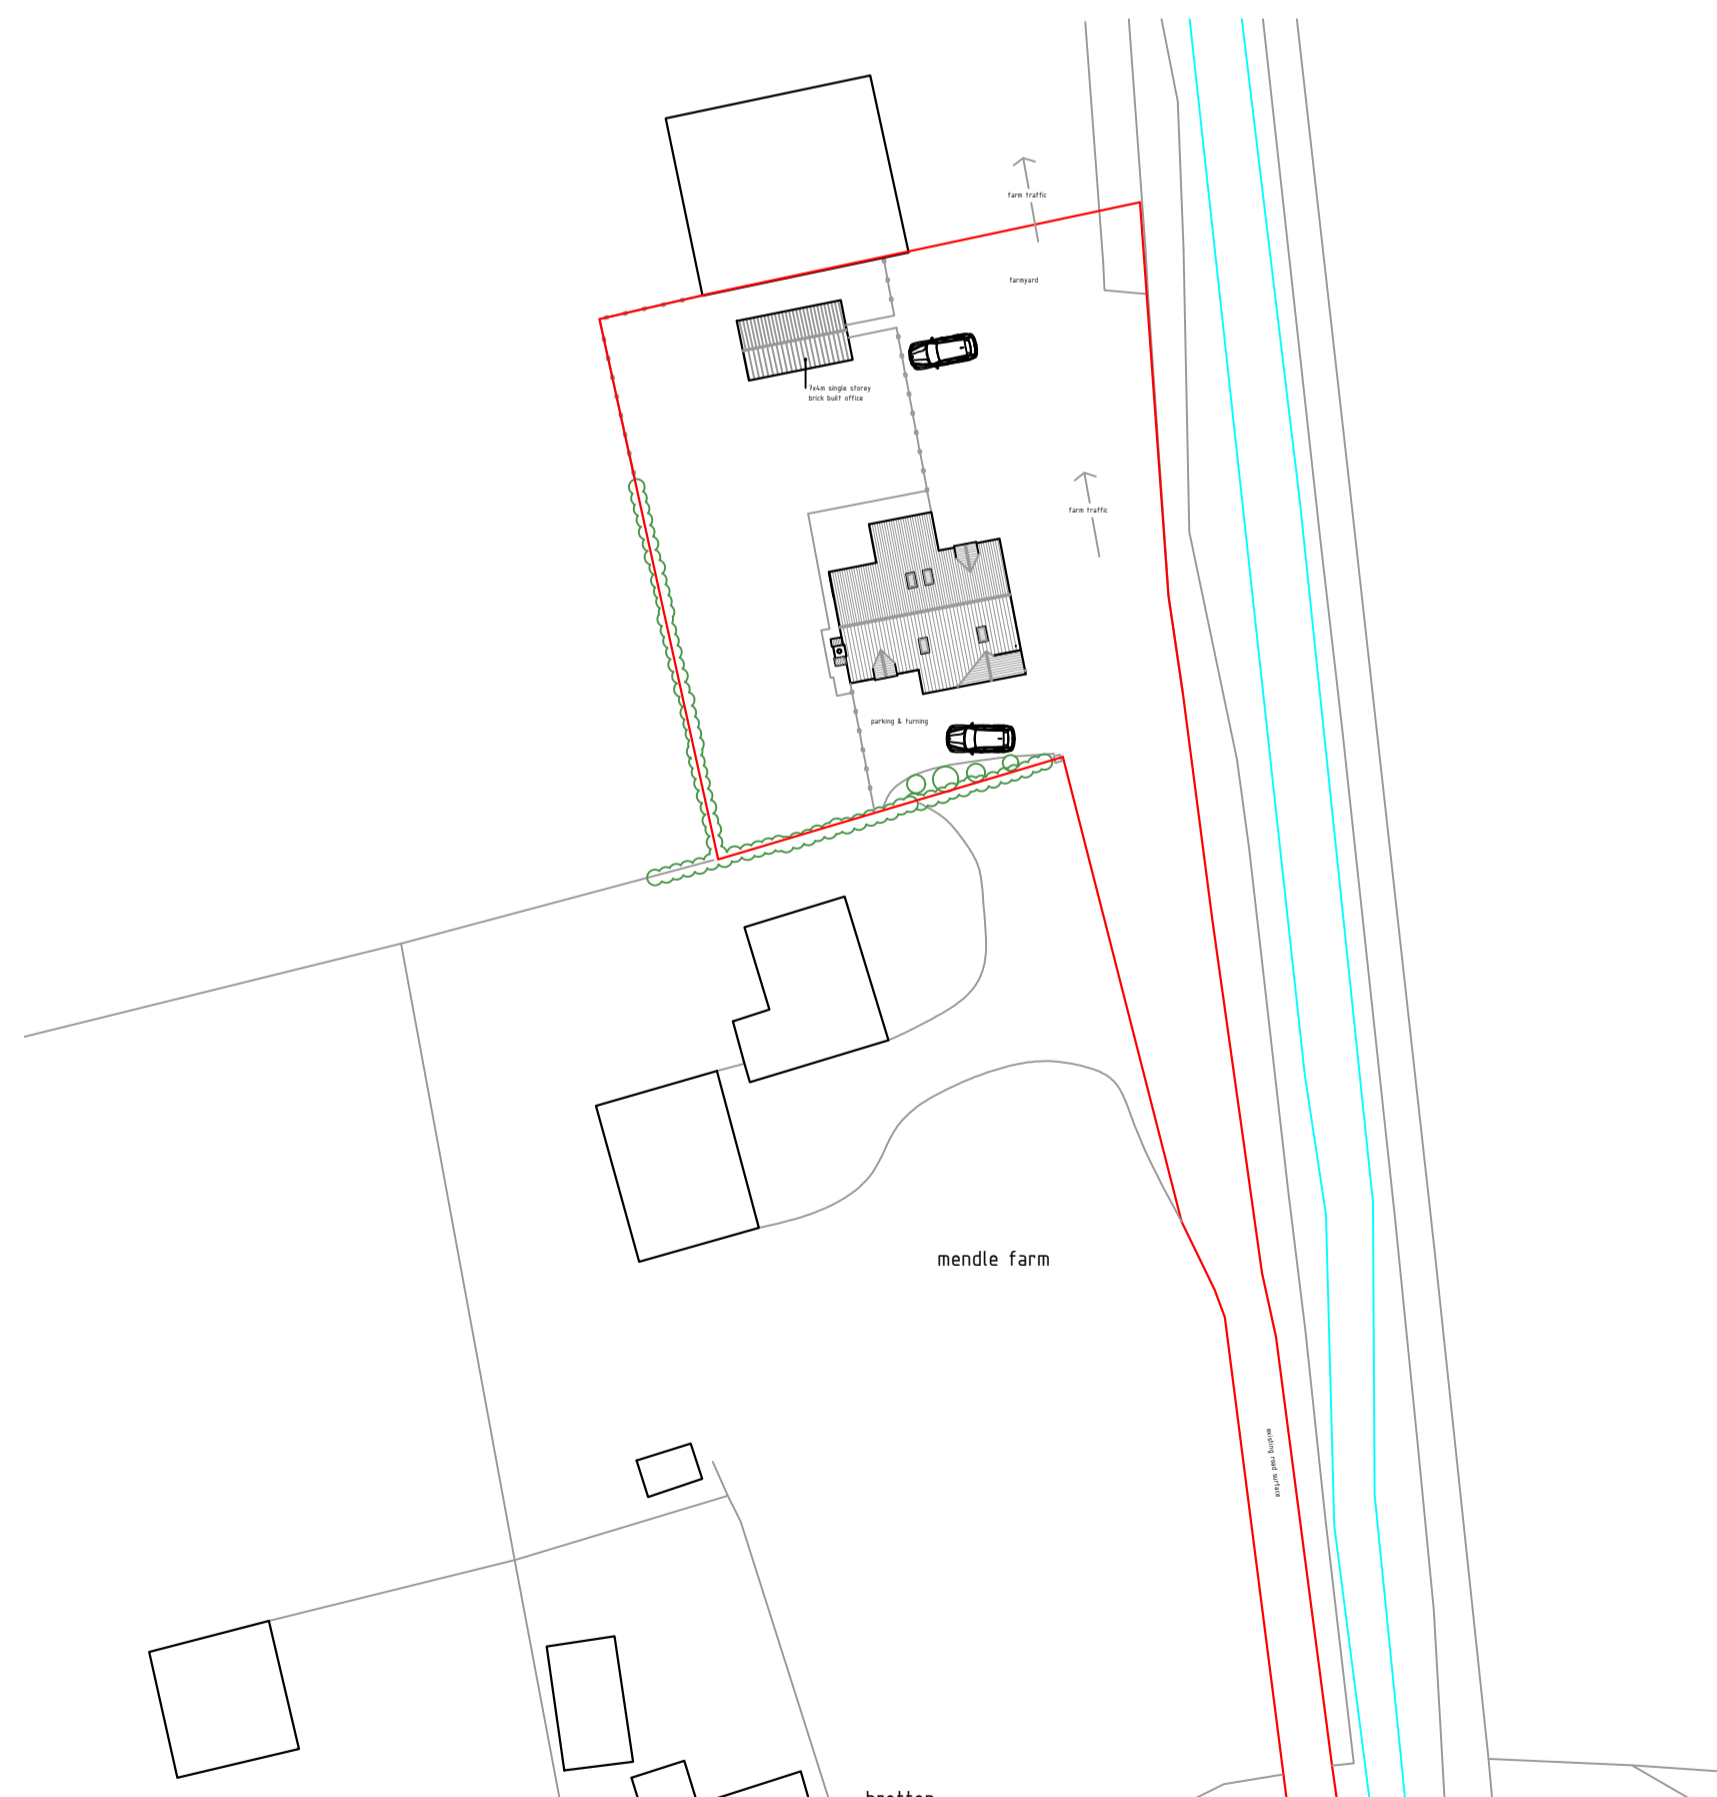

site location plan
 scale 1:1250
 license no: 100048957

proposed block plan
 scale 1:500

proposed site layout
 scale 1:200

Full Planning- office building
 Mendle Farm, Holme Lane, Holme, DN16 3RF
 Client: Mr. J. Richardson

Issue Status	
Consultation	
Planning	X
B. Regs	
Construction	

Title:
 Site location plan
 Proposed site layout
 Proposed block plan

Drwg No: HO/RI/MF/11
 Scale: as indicated @ A1
 Date: 14/01/2024