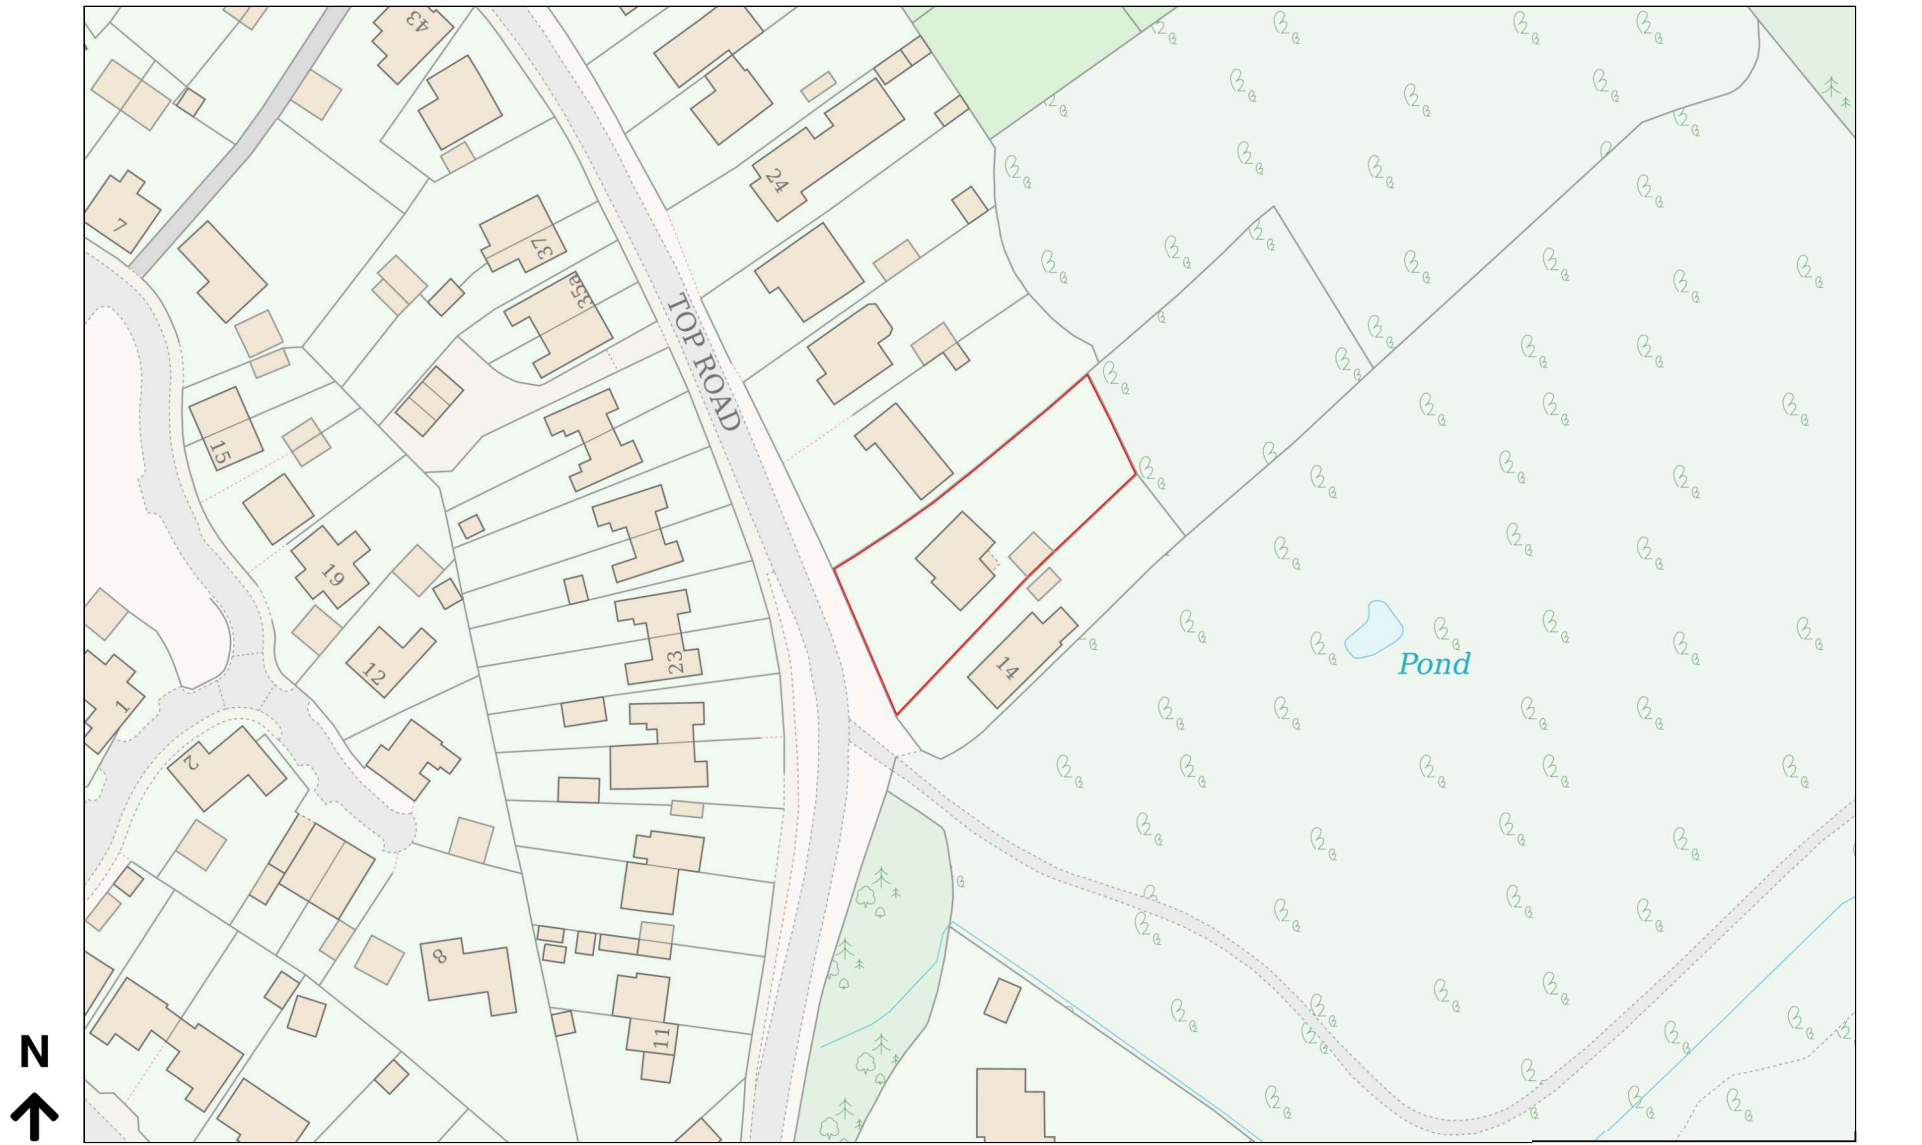

Location Plan

Site Address: Stoneholme, 16, Top Road, Worlaby, DN20 0NN

Previously Approved Site Location Plan from PA/2024/1178

Date Produced: 03-Oct-2024

Scale: 1:1250 @A4

Planning Portal Reference: PP-13424343v1