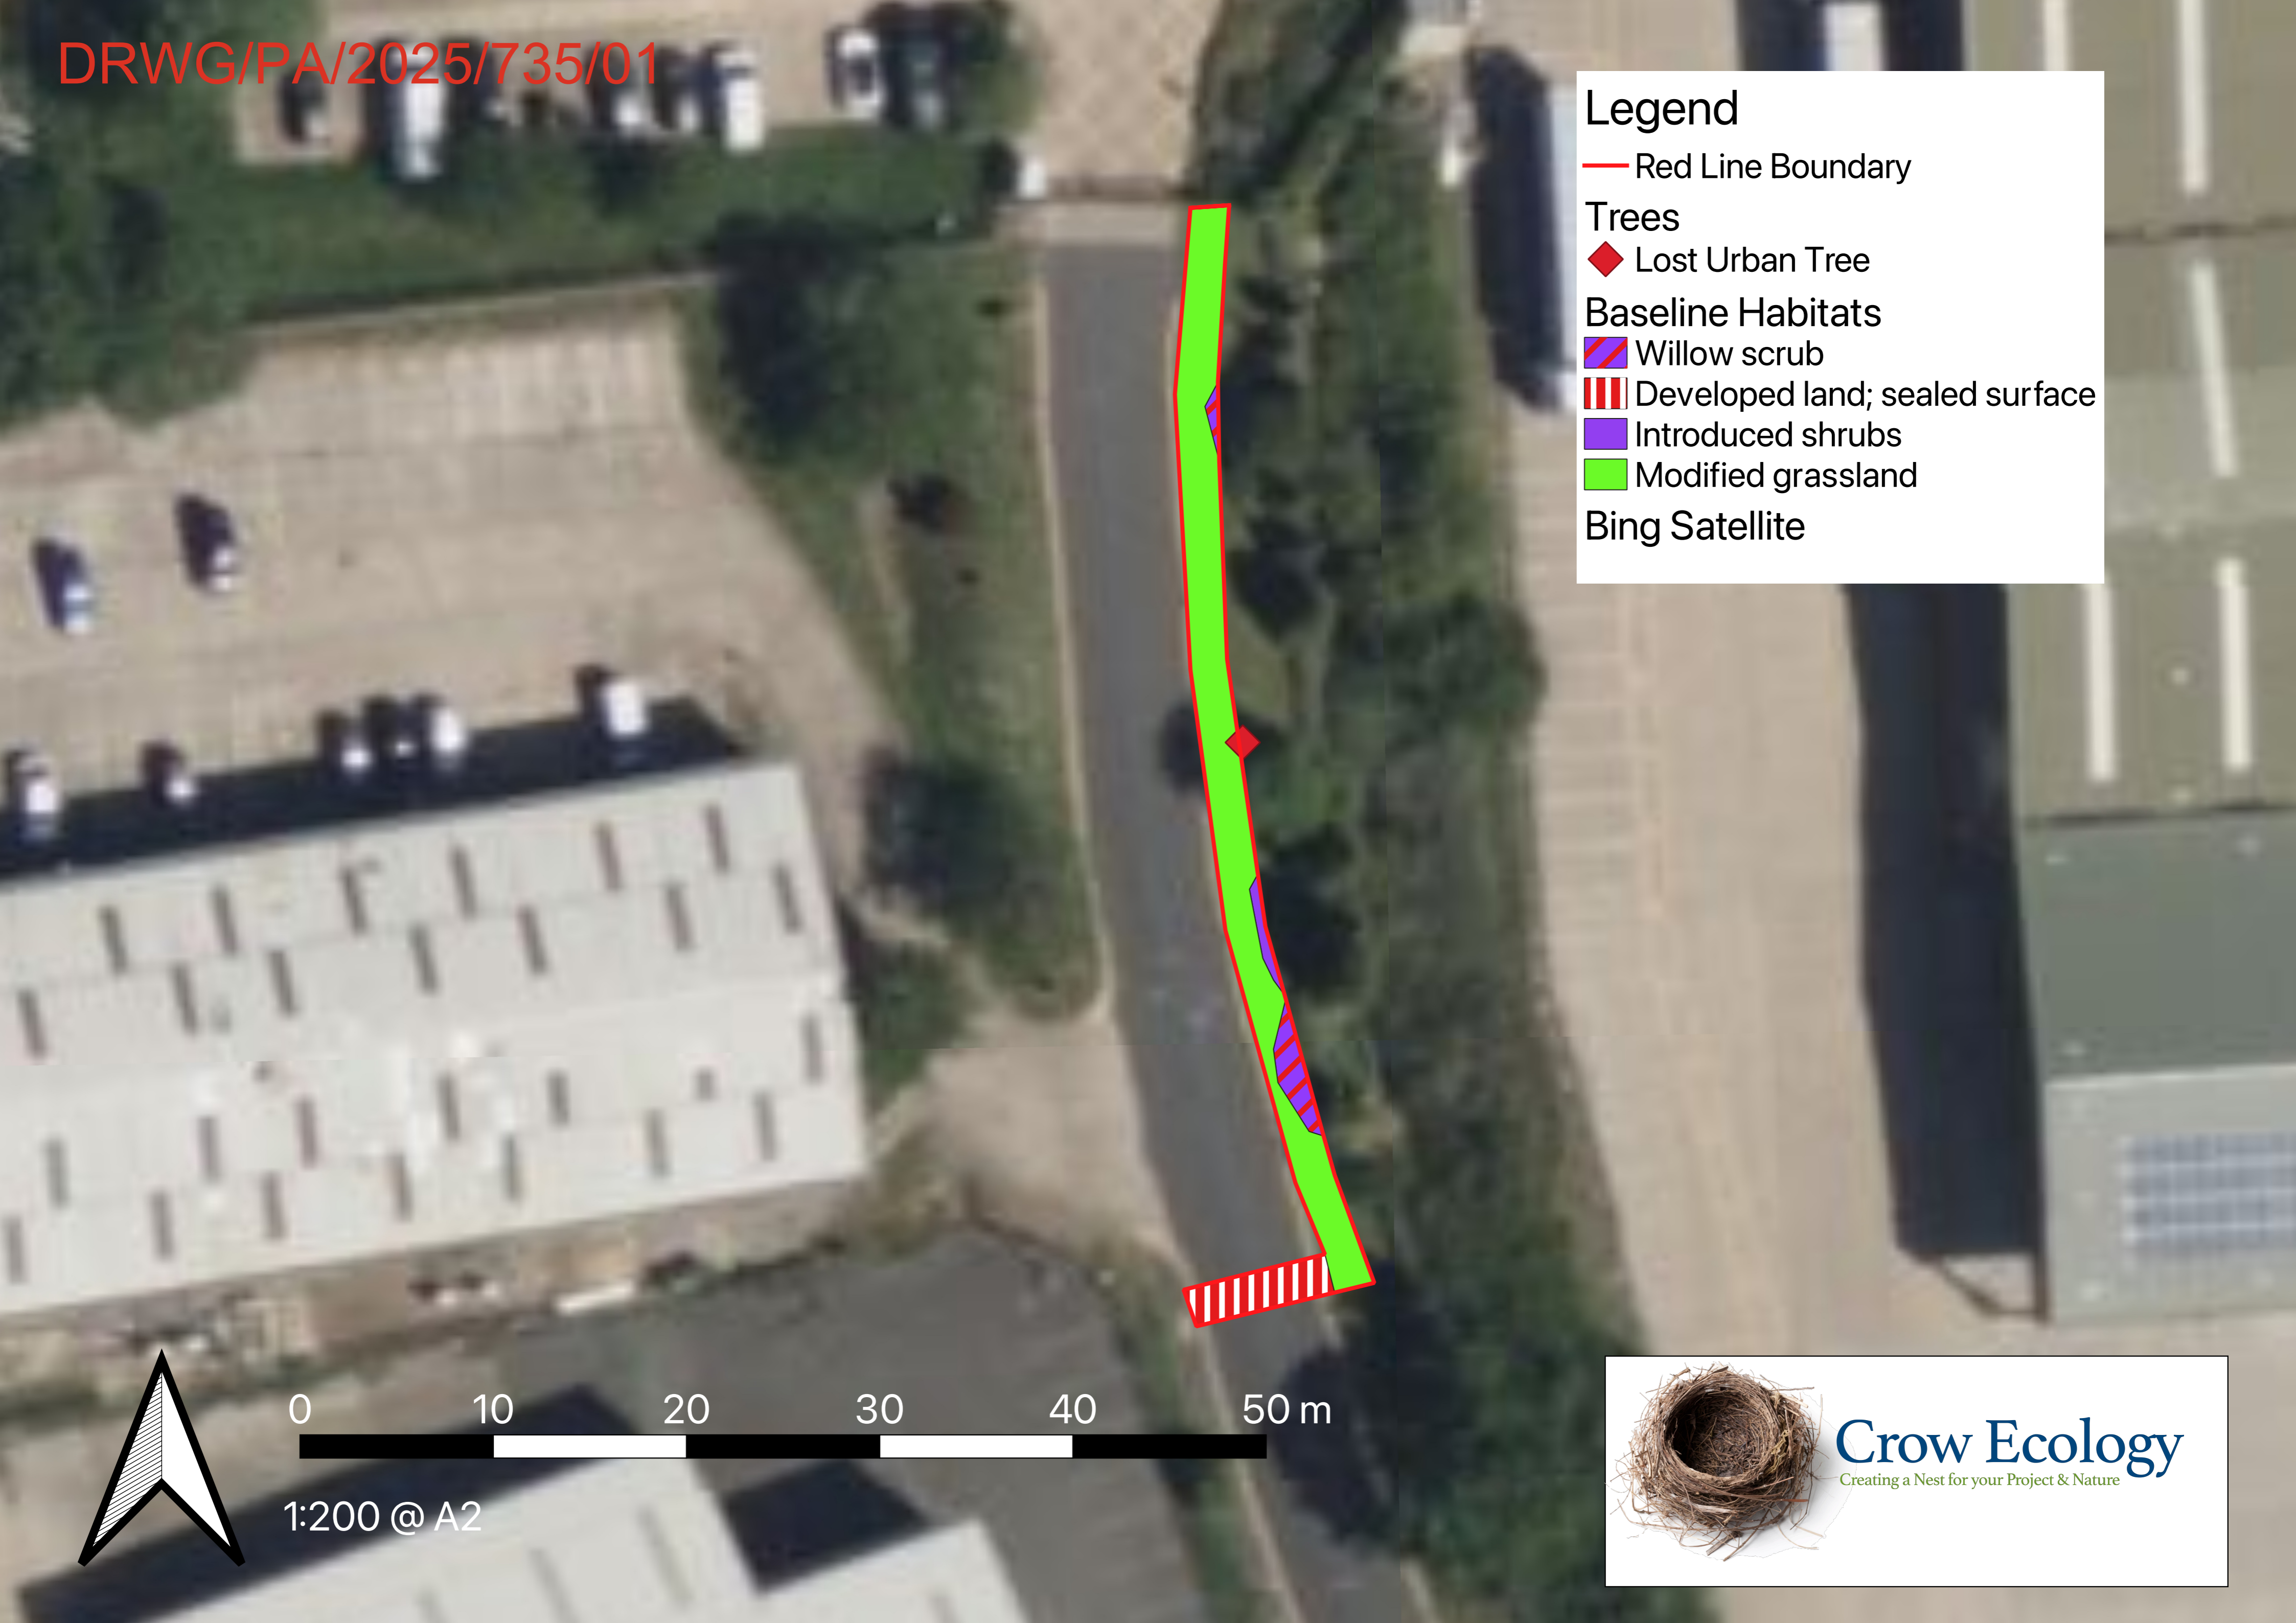

**Legend**

- Red Line Boundary
- Trees**
  - ◆ Lost Urban Tree
- Baseline Habitats**
  - ▨ Willow scrub
  - ▨ Developed land; sealed surface
  - Introduced shrubs
  - Modified grassland
- Bing Satellite