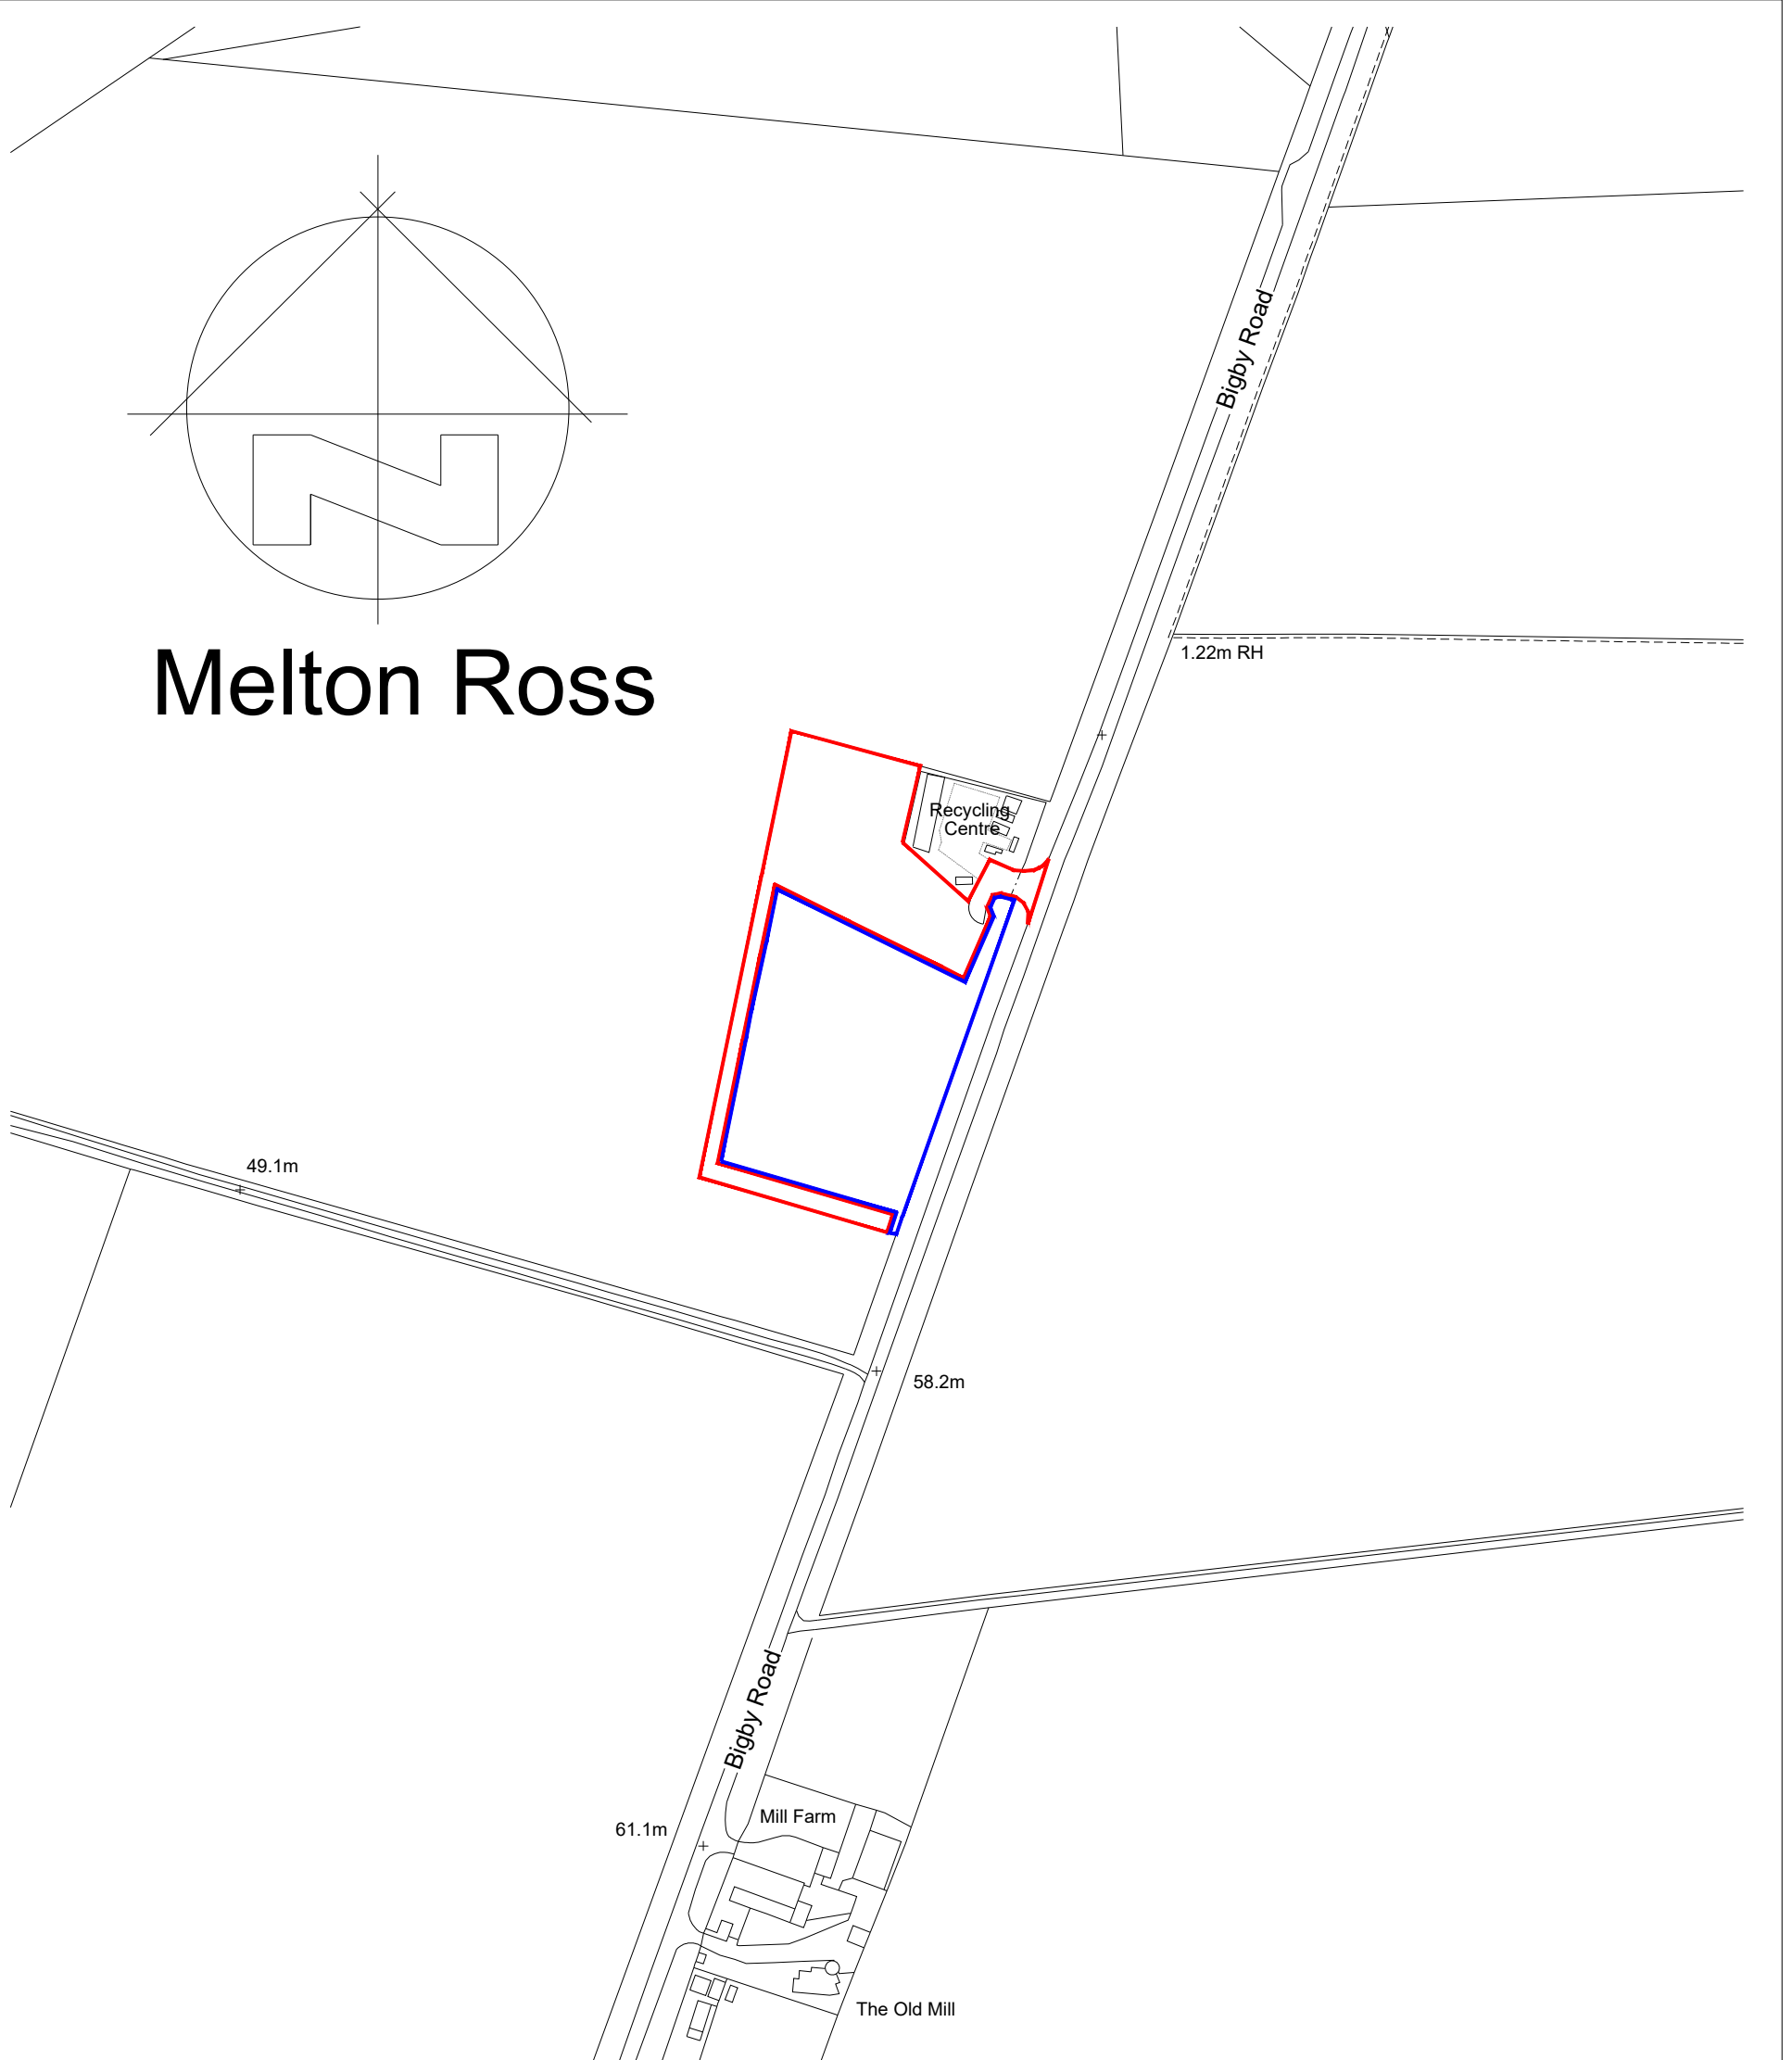

Melton Ross

Site Location Plan.

Scale - 1:2500 @ A3.

Stanfords VectorMap

© Crown copyright and database rights 2024 OS 100035409

Reproduction in whole or in part is prohibited
without the prior permission of Ordnance Survey.

DWG: 202402-01 Rev B.