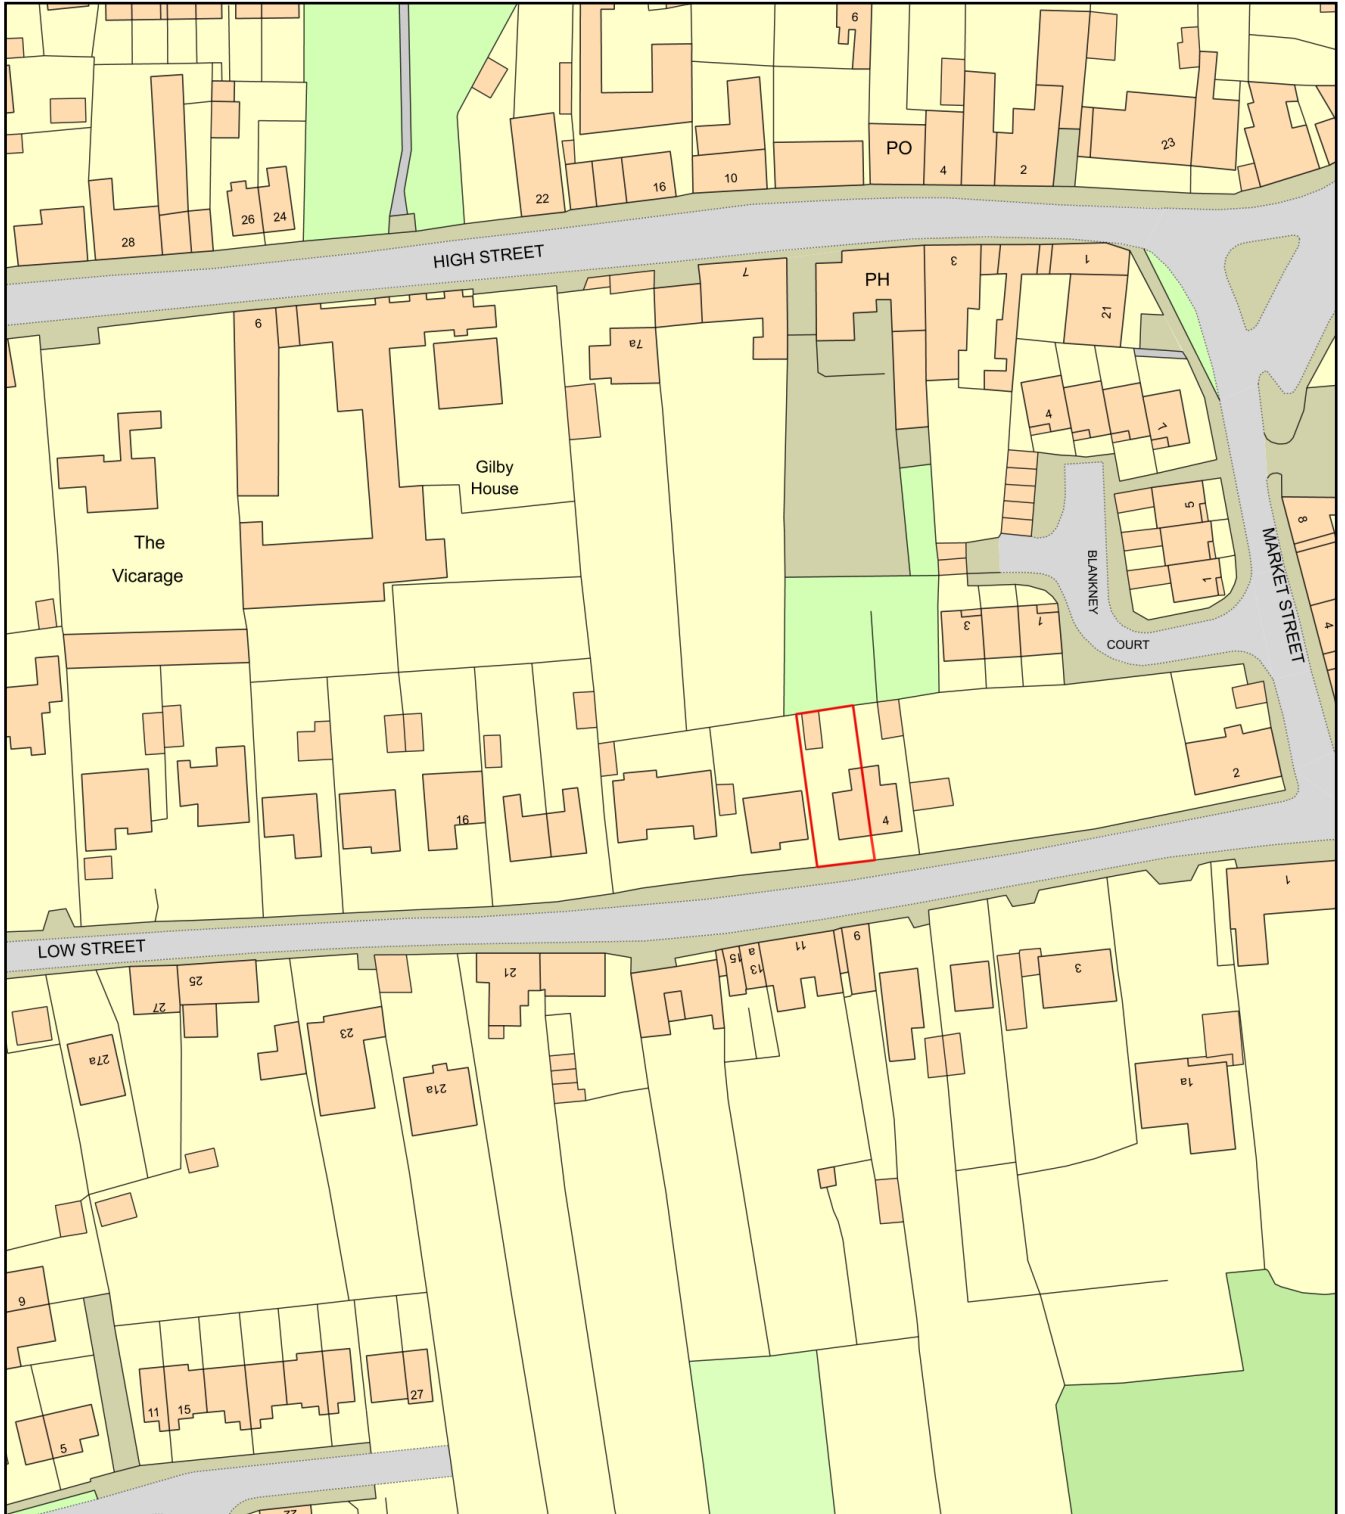

Location Plan

Plan Produced for: Jennifer Cloherty

Date Produced: 31 Jul 2025

Plan Reference Number: TQRQM25212144049133

Scale: 1:1250 @ A4