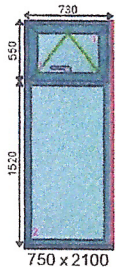

Regards

[REDACTED]

Andy Williamson

36 Maple Tree Way
Scunthorpe
North Lincolnshire
DN16 1LT

Mobile: [REDACTED]
Email: [REDACTED]

1 - 730 x 2070 (Basic Frame Size)
1 - 750 x 2100 (O/All Frame Size)
Viewed From OUTSIDE

1 - 970 x 2050 (Basic Frame Size)
1 - 970 x 2080 (O/All Frame Size)
Viewed From OUTSIDE

1 - 1500 x 2570 (Basic Frame Size)
1 - 1500 x 2600 (O/All Frame Size)
Viewed From OUTSIDE

1 - 730 x 2070 (Basic Frame Size)
1 - 750 x 2100 (O/All Frame Size)
Viewed From OUTSIDE