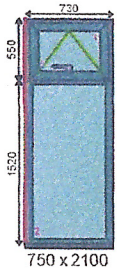

Regards

[REDACTED]

Andy Williamson

36 Maple Tree Way
Scunthorpe
North Lincolnshire
DN16 1LT

Mobile: [REDACTED]
Email: [REDACTED]

1 - 730 x 2070 (Basic Frame Size)
1 - 750 x 2100 (O/All Frame Size)
Viewed From OUTSIDE

1 - 970 x 2050 (Basic Frame Size)
1 - 970 x 2080 (O/All Frame Size)
Viewed From OUTSIDE

1 - 1500 x 2570 (Basic Frame Size)
1 - 1500 x 2600 (O/All Frame Size)
Viewed From OUTSIDE

1 - 730 x 2070 (Basic Frame Size)
1 - 750 x 2100 (O/All Frame Size)
Viewed From OUTSIDE