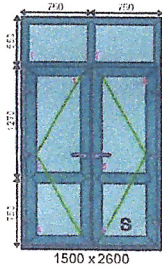

Regards

[REDACTED]

Andy Williamson

36 Maple Tree Way
Scunthorpe
North Lincolnshire
DN16 1LT

Mobile: [REDACTED]
Email: [REDACTED]

1 - 730 x 2070 (Basic Frame Size)
1 - 750 x 2100 (O/All Frame Size)
Viewed From OUTSIDE

1 - 970 x 2050 (Basic Frame Size)
1 - 970 x 2080 (O/All Frame Size)
Viewed From OUTSIDE

1 - 1500 x 2570 (Basic Frame Size)
1 - 1500 x 2600 (O/All Frame Size)
Viewed From OUTSIDE

1 - 730 x 2070 (Basic Frame Size)
1 - 750 x 2100 (O/All Frame Size)
Viewed From OUTSIDE