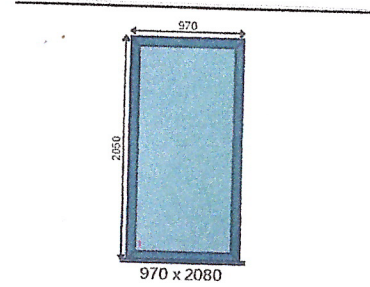

Regards

[REDACTED]

Andy Williamson

36 Maple Tree Way
Scunthorpe
North Lincolnshire
DN16 1LT

Mobile: [REDACTED]
Email: [REDACTED]

1 - 730 x 2070 (Basic Frame Size)
1 - 750 x 2100 (O/All Frame Size)
Viewed From OUTSIDE

1 - 970 x 2050 (Basic Frame Size)
1 - 970 x 2080 (O/All Frame Size)
Viewed From OUTSIDE

1 - 1500 x 2570 (Basic Frame Size)
1 - 1500 x 2600 (O/All Frame Size)
Viewed From OUTSIDE

1 - 730 x 2070 (Basic Frame Size)
1 - 750 x 2100 (O/All Frame Size)
Viewed From OUTSIDE