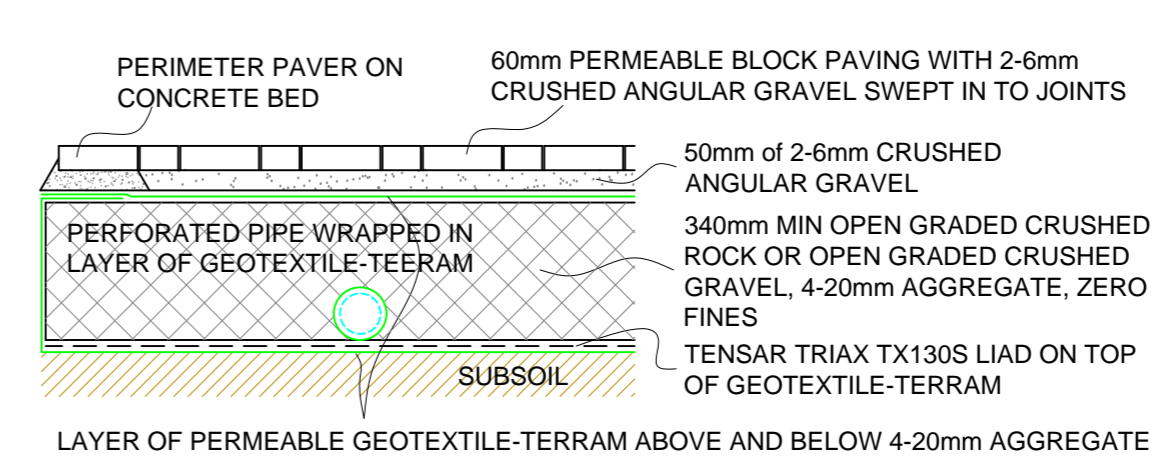

Rev: Details: Drawn by: Date Approved:

KEIGAR HOMES LTD

KEIGAR LODGE
 CANBERRA VIEW
 BARTON-UPON-HUMBER
 NORTH LINCOLNSHIRE
 DN15 5GR
 Tel: 01652 631939 Fax: 01652 631938

Project Title:		
Residential Development land off APPLEFIELDS WRAWBY		
Drawing Title:		
PERMEABLE PAVING PRIVATE DRIVEWAYS		
Drawn by:	Date:	Scale:
MdS	21.07.25	1/500@A2
Drawing No:	Revision:	
AF / 174 / 211		