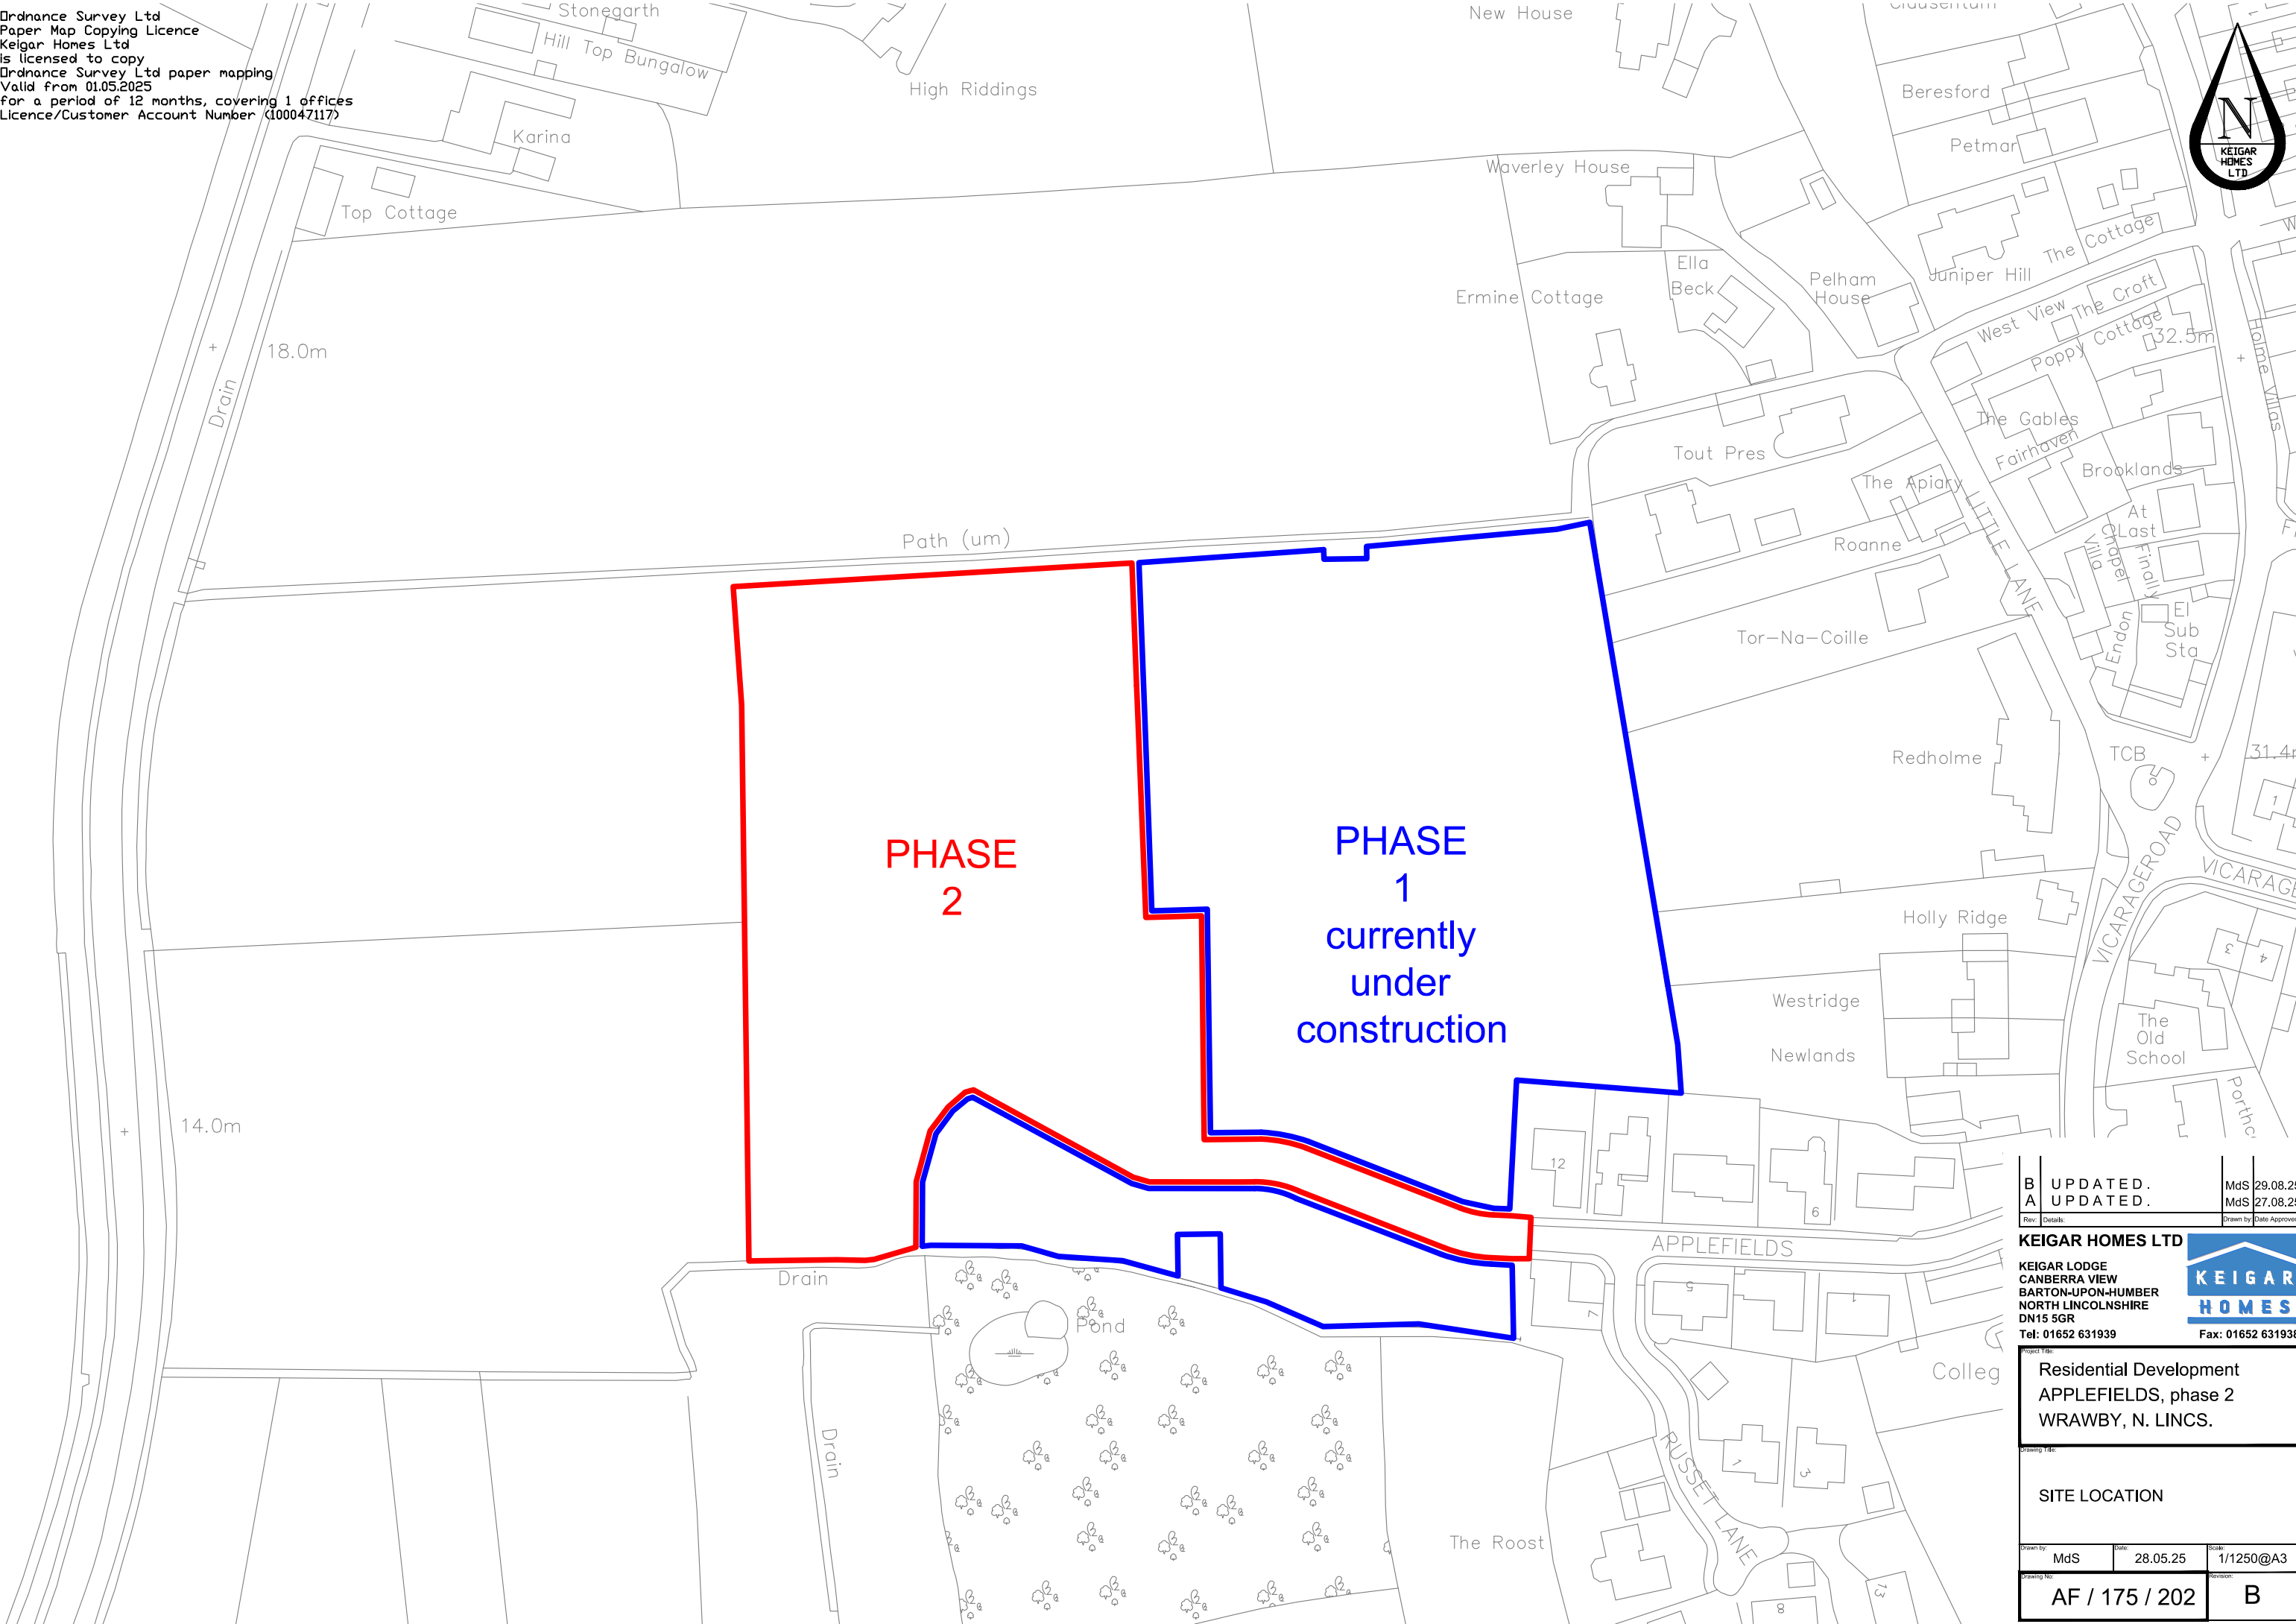

Ordnance Survey Ltd
 Paper Map Copying Licence
 Keigar Homes Ltd
 is licensed to copy
 Ordnance Survey Ltd paper mapping
 Valid from 01.05.2025
 for a period of 12 months, covering 1 offices
 Licence/Customer Account Number (100047117)

Project File:
**Residential Development
 APPLEFIELDS, phase 2
 WRAWBY, N. Lincs.**

Drawing File:
SITE LOCATION

Drawn by:	MdS	Date:	28.05.25	Scale:	1/1250@A3
-----------	-----	-------	----------	--------	-----------