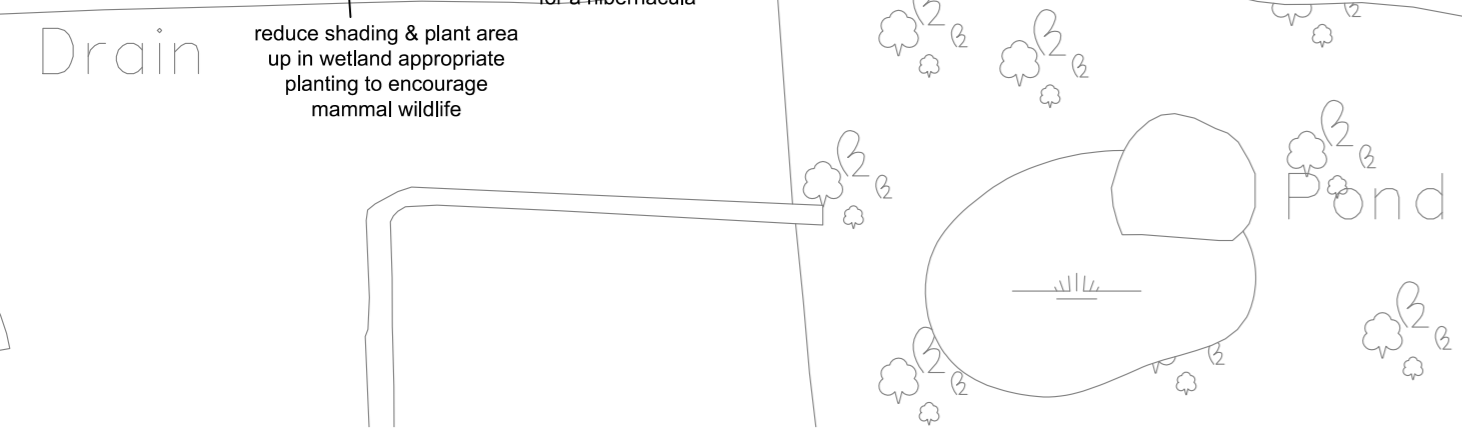

C	UPDATED.	MdS	03.12.25
B	UPDATED.	MdS	26.11.25
A	UPDATED.	MdS	07.08.25

Rev: Details: Drawn by: Date Approved:

KEIGAR HOMES LTD
KEIGAR LODGE
CANBERRA VIEW
BARTON-UPON-HUMBER
NORTH LINCOLNSHIRE
DN15 5GR
Tel: 01652 631939 Fax: 01652 631938

Project Title:
**Residential Development
land off FERRY ROAD
BARROW UPON HUMBER**

Drawing Title:
ECOLOGY FEATURES

Drawn by:	MdS	Date:	27.06.25	Scale:	1/500@A2
Drawing No:	FR / 171 / 208	Revision:	C		

proposed location for a hibernacula
reduce shading & plant area up in wetland appropriate planting to encourage mammal wildlife

Drain