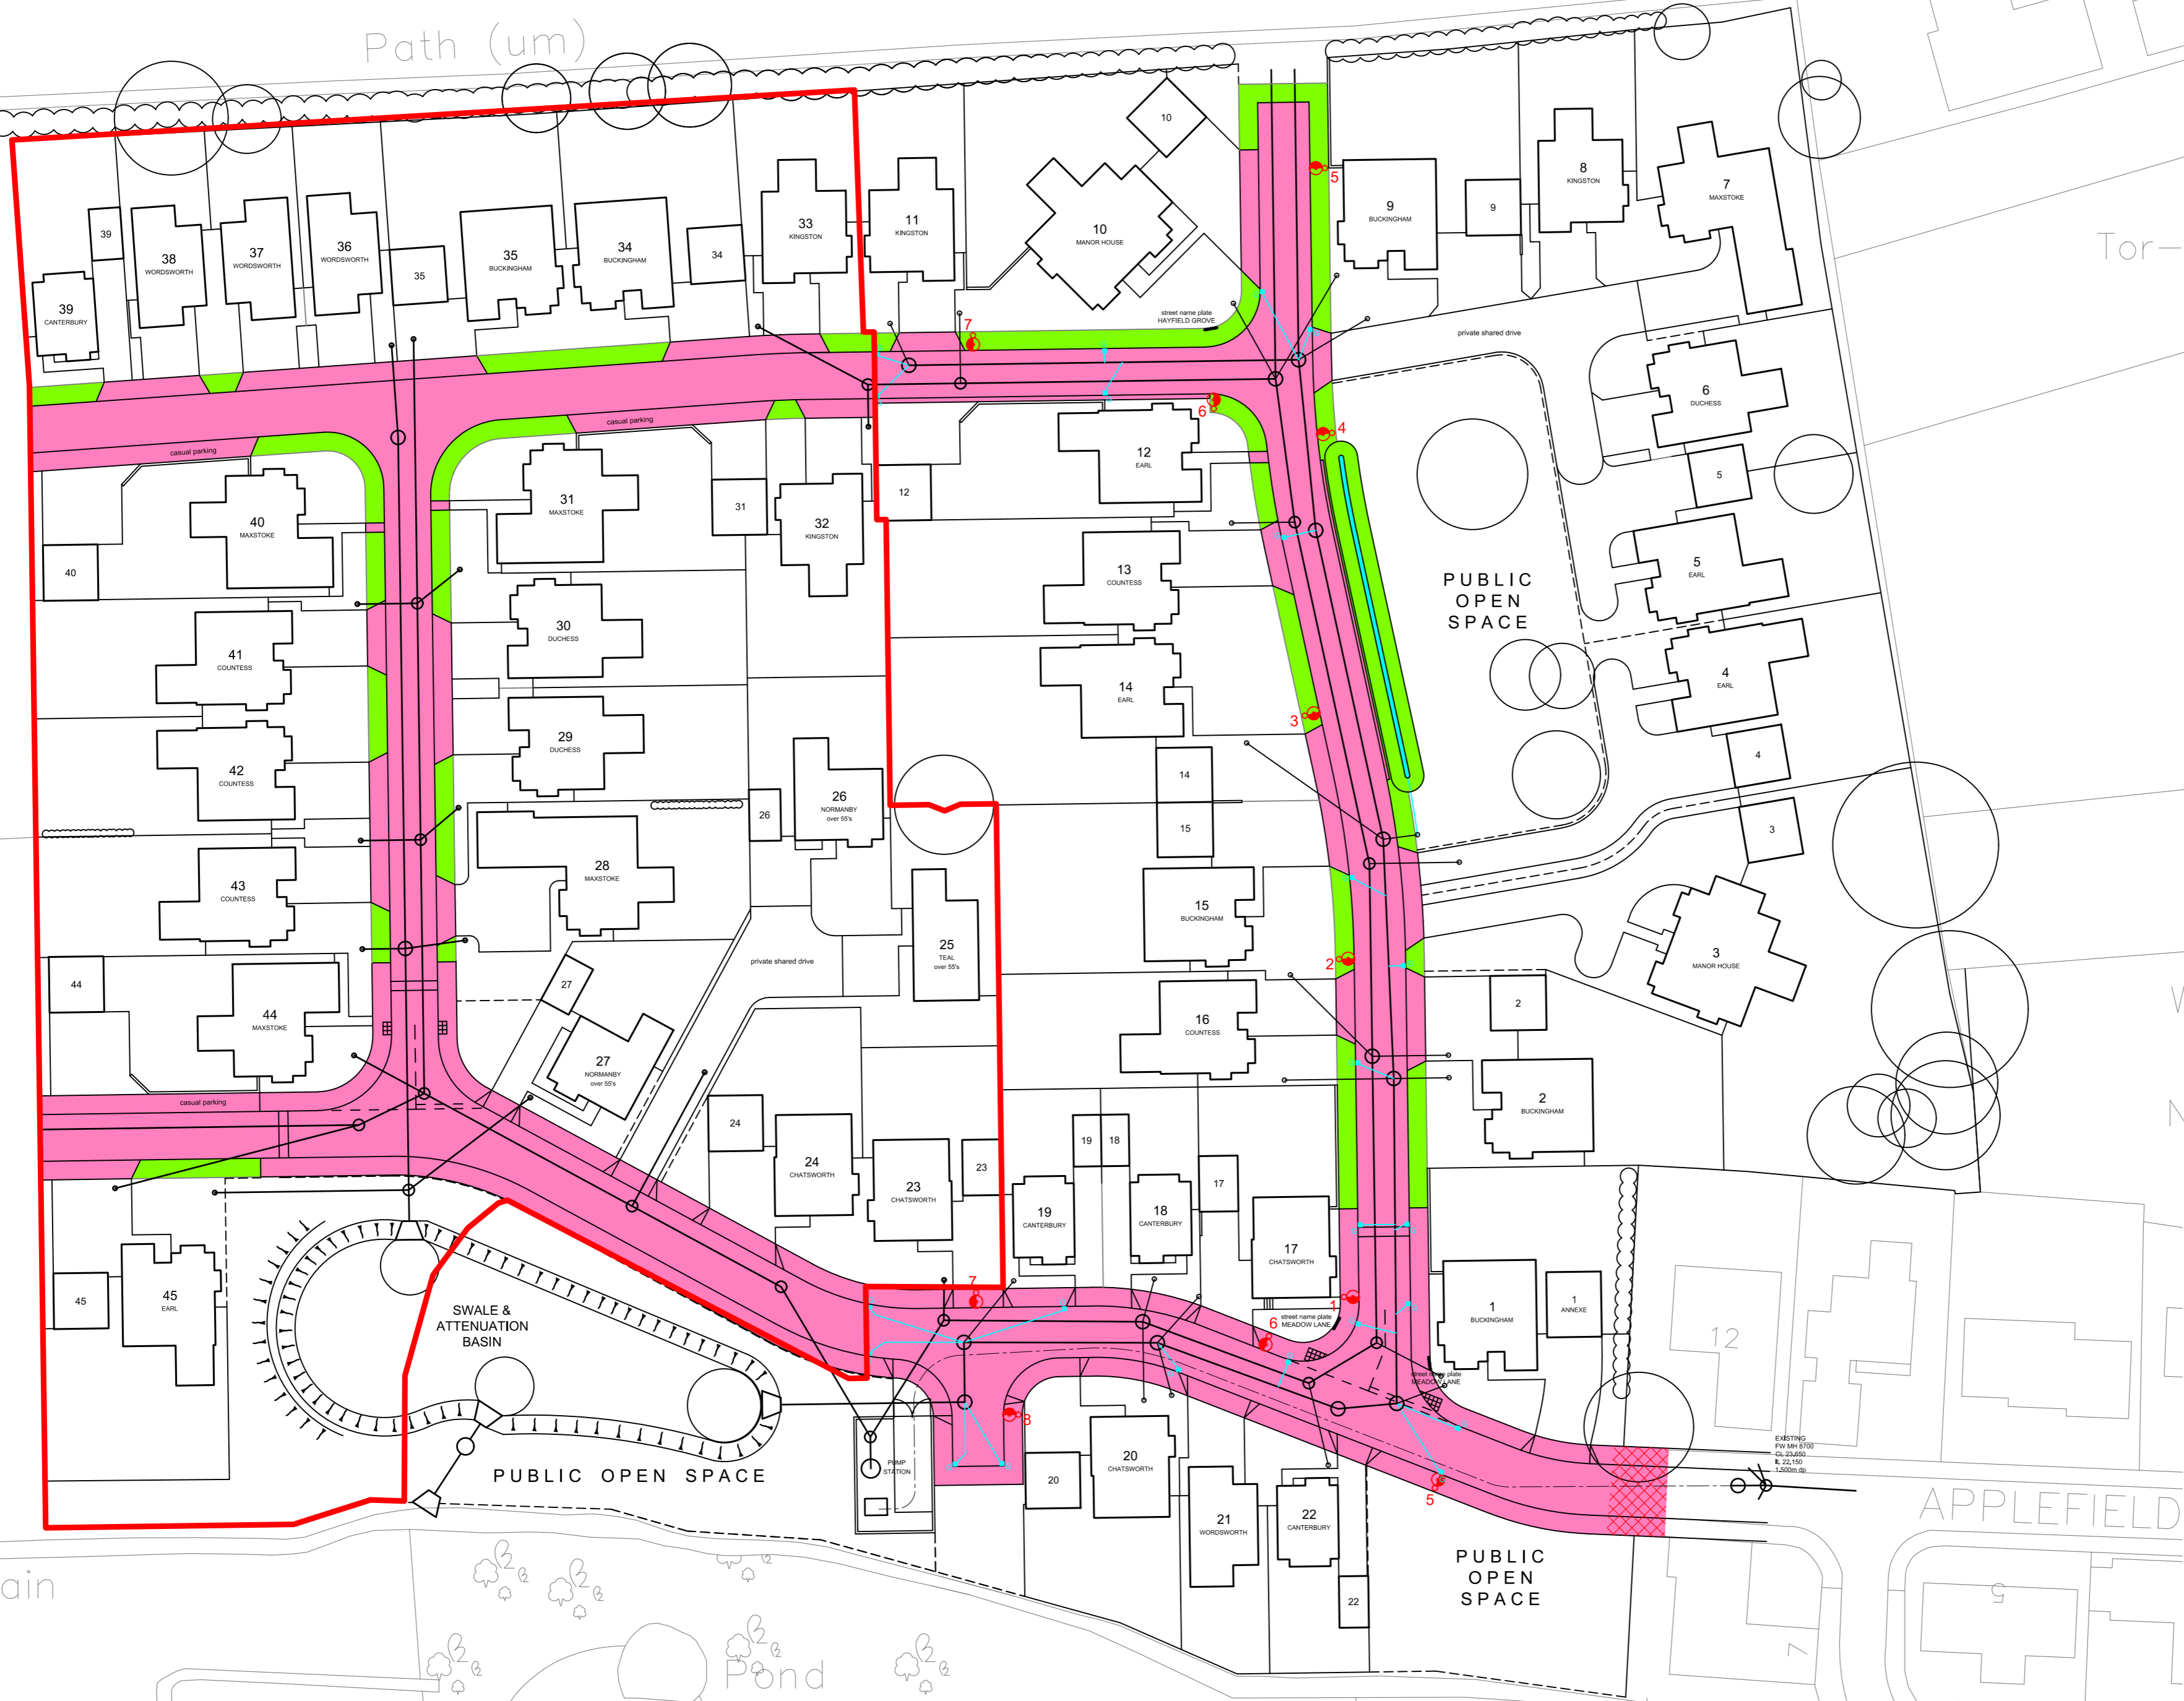

Path (um)

Roanne

Tor-Na-Coille

Redholm

Holly R

Westridge

Newlands

APPLEFIELD

Drain

Pond

A	UPDATED.	MdS	03.12.25
Rev:	Details:	Drawn by:	Date Approved:

KEIGAR HOMES LTD
KEIGAR LODGE
CANBERRA VIEW
BARTON-UPON-HUMBER
NORTH LINCOLNSHIRE
DN15 5GR
Tel: 01652 631939 Fax: 01652 631938

Project Title:
**Residential Development
land off APPLEFIELDS
WRABBY**

Drawing Title:
SECTION 3 8

Drawn by:	Date:	Scale:
MdS	21.07.25	1/500@A2
Drawing No:	Revision:	
AF / 175 / 215	A