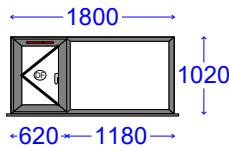

Ventilator (Head) No

Ventilator (Sash) 4000 Ventilator

Viewed from outside

Secured By Design No

4-20-4 Clear

KS:20mmThermobarBlack:-:Argon Filled:-

1 Frame Price 1800 x 1050  
1 Glass  
1 Energy Surcharge

**THIS PRICE PLUS VAT £323.05**

Item 5 : Liniar Sculpt Casement A rate

**VIEWED FROM OUTSIDE**

Glazed

1800 x 1050 : Qty 1 of

1800mm x 1050mm (Style 10)

Colour Grey 7016 Grain on Whit

Sash colour Grey 7016 Grain on Whit

Cill colour Grey 7016 Grain on Whit