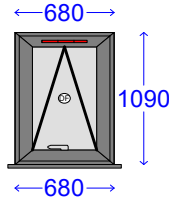

Secured By Design No

4-20-4 Clear

KS:20mmThermobarBlack:-:Argon Filled:-

1 Frame Price 1800 x 1050  
1 Glass  
1 Energy Surcharge

**THIS PRICE PLUS VAT £323.05**

Item 2 : Liniar Sculpt Casement A rate

**VIEWED FROM OUTSIDE**