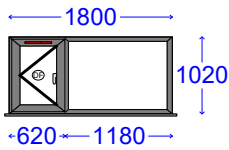

Hadley

**Delivery Address**

Item 1 : Liniar Sculpt Casement A rate

**VIEWED FROM OUTSIDE**

Glazed

1800 x 1050 : Qty 1 of

1800mm x 1050mm (Style 10)

Colour Grey 7016 Grain on White