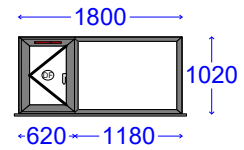

VIEWED FROM OUTSIDE

Glazed

1800 x 1050 : Qty 1 of

1800mm x 1050mm (Style 10)

Colour Grey 7016 Grain on White

Sash colour Grey 7016 Grain on White

Cill colour Grey 7016 Grain on White

Open in/out Open out

Glazed in/out Glazed in

Handle Chrome Espag

Bead type LSW041 28mm Sculpture

Casement locking Mushroom

Drainage Concealed/Base

Friction stay Defender

Add-on (Head) No

Add-on (Cill) No

Add-on (Left jamb) No

Add-on (Right jamb) No

Ventilator (Head) No

Ventilator (Sash) 4000 Ventilator

Viewed from outside

Secured By Design No

4-20-4 Clear

KS:20mmThermobarBlack:-:Argon Filled:-

1 Frame Price 1800 x 1050
1 Glass
1 Energy Surcharge

THIS PRICE PLUS VAT £323.05