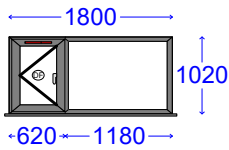

4-20-4 Clear

KS:20mmThermobarBlack:-:Argon Filled:-

1 Frame Price 1800 x 1050  
1 Glass  
1 Energy Surcharge

**THIS PRICE PLUS VAT £323.05**

Item 4 : Liniar Sculpt Casement A rate

**VIEWED FROM OUTSIDE**

Glazed

1800 x 1050 : Qty 1 of

1800mm x 1050mm (Style 10)

Colour Grey 7016 Grain on Whit

Sash colour Grey 7016 Grain on Whit

Cill colour Grey 7016 Grain on Whit

Open in/out Open out

Glazed in/out Glazed in

Handle Chrome Espag