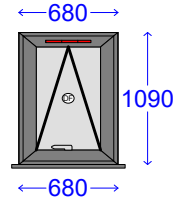

VIEWED FROM OUTSIDE

Glazed

680 x 1120 : Qty 1 of

680mm x 1120mm (Style 6)

Colour Grey 7016 Grain on Whit

Sash colour Grey 7016 Grain on Whit

Cill colour Grey 7016 Grain on Whit

Open in/out Open out

Glazed in/out Glazed in

Handle Chrome Espag

Bead type LSW041 28mm Sculpture

Casement locking Mushroom

Drainage Concealed/Base

Friction stay Defender

Add-on (Head) No

Add-on (Cill) No

Add-on (Left jamb) No

Add-on (Right jamb) No

Ventilator (Head) No

Ventilator (Sash) 4000 Ventilator

Viewed from outside

Secured By Design No

4-20-4 Obs

KS:20mmThermobarBlack:Stippolyte:-:Argon Filled:-

1 Frame Price 680 x 1120
1 Glass
1 Energy Surcharge

THIS PRICE PLUS VAT £197.79