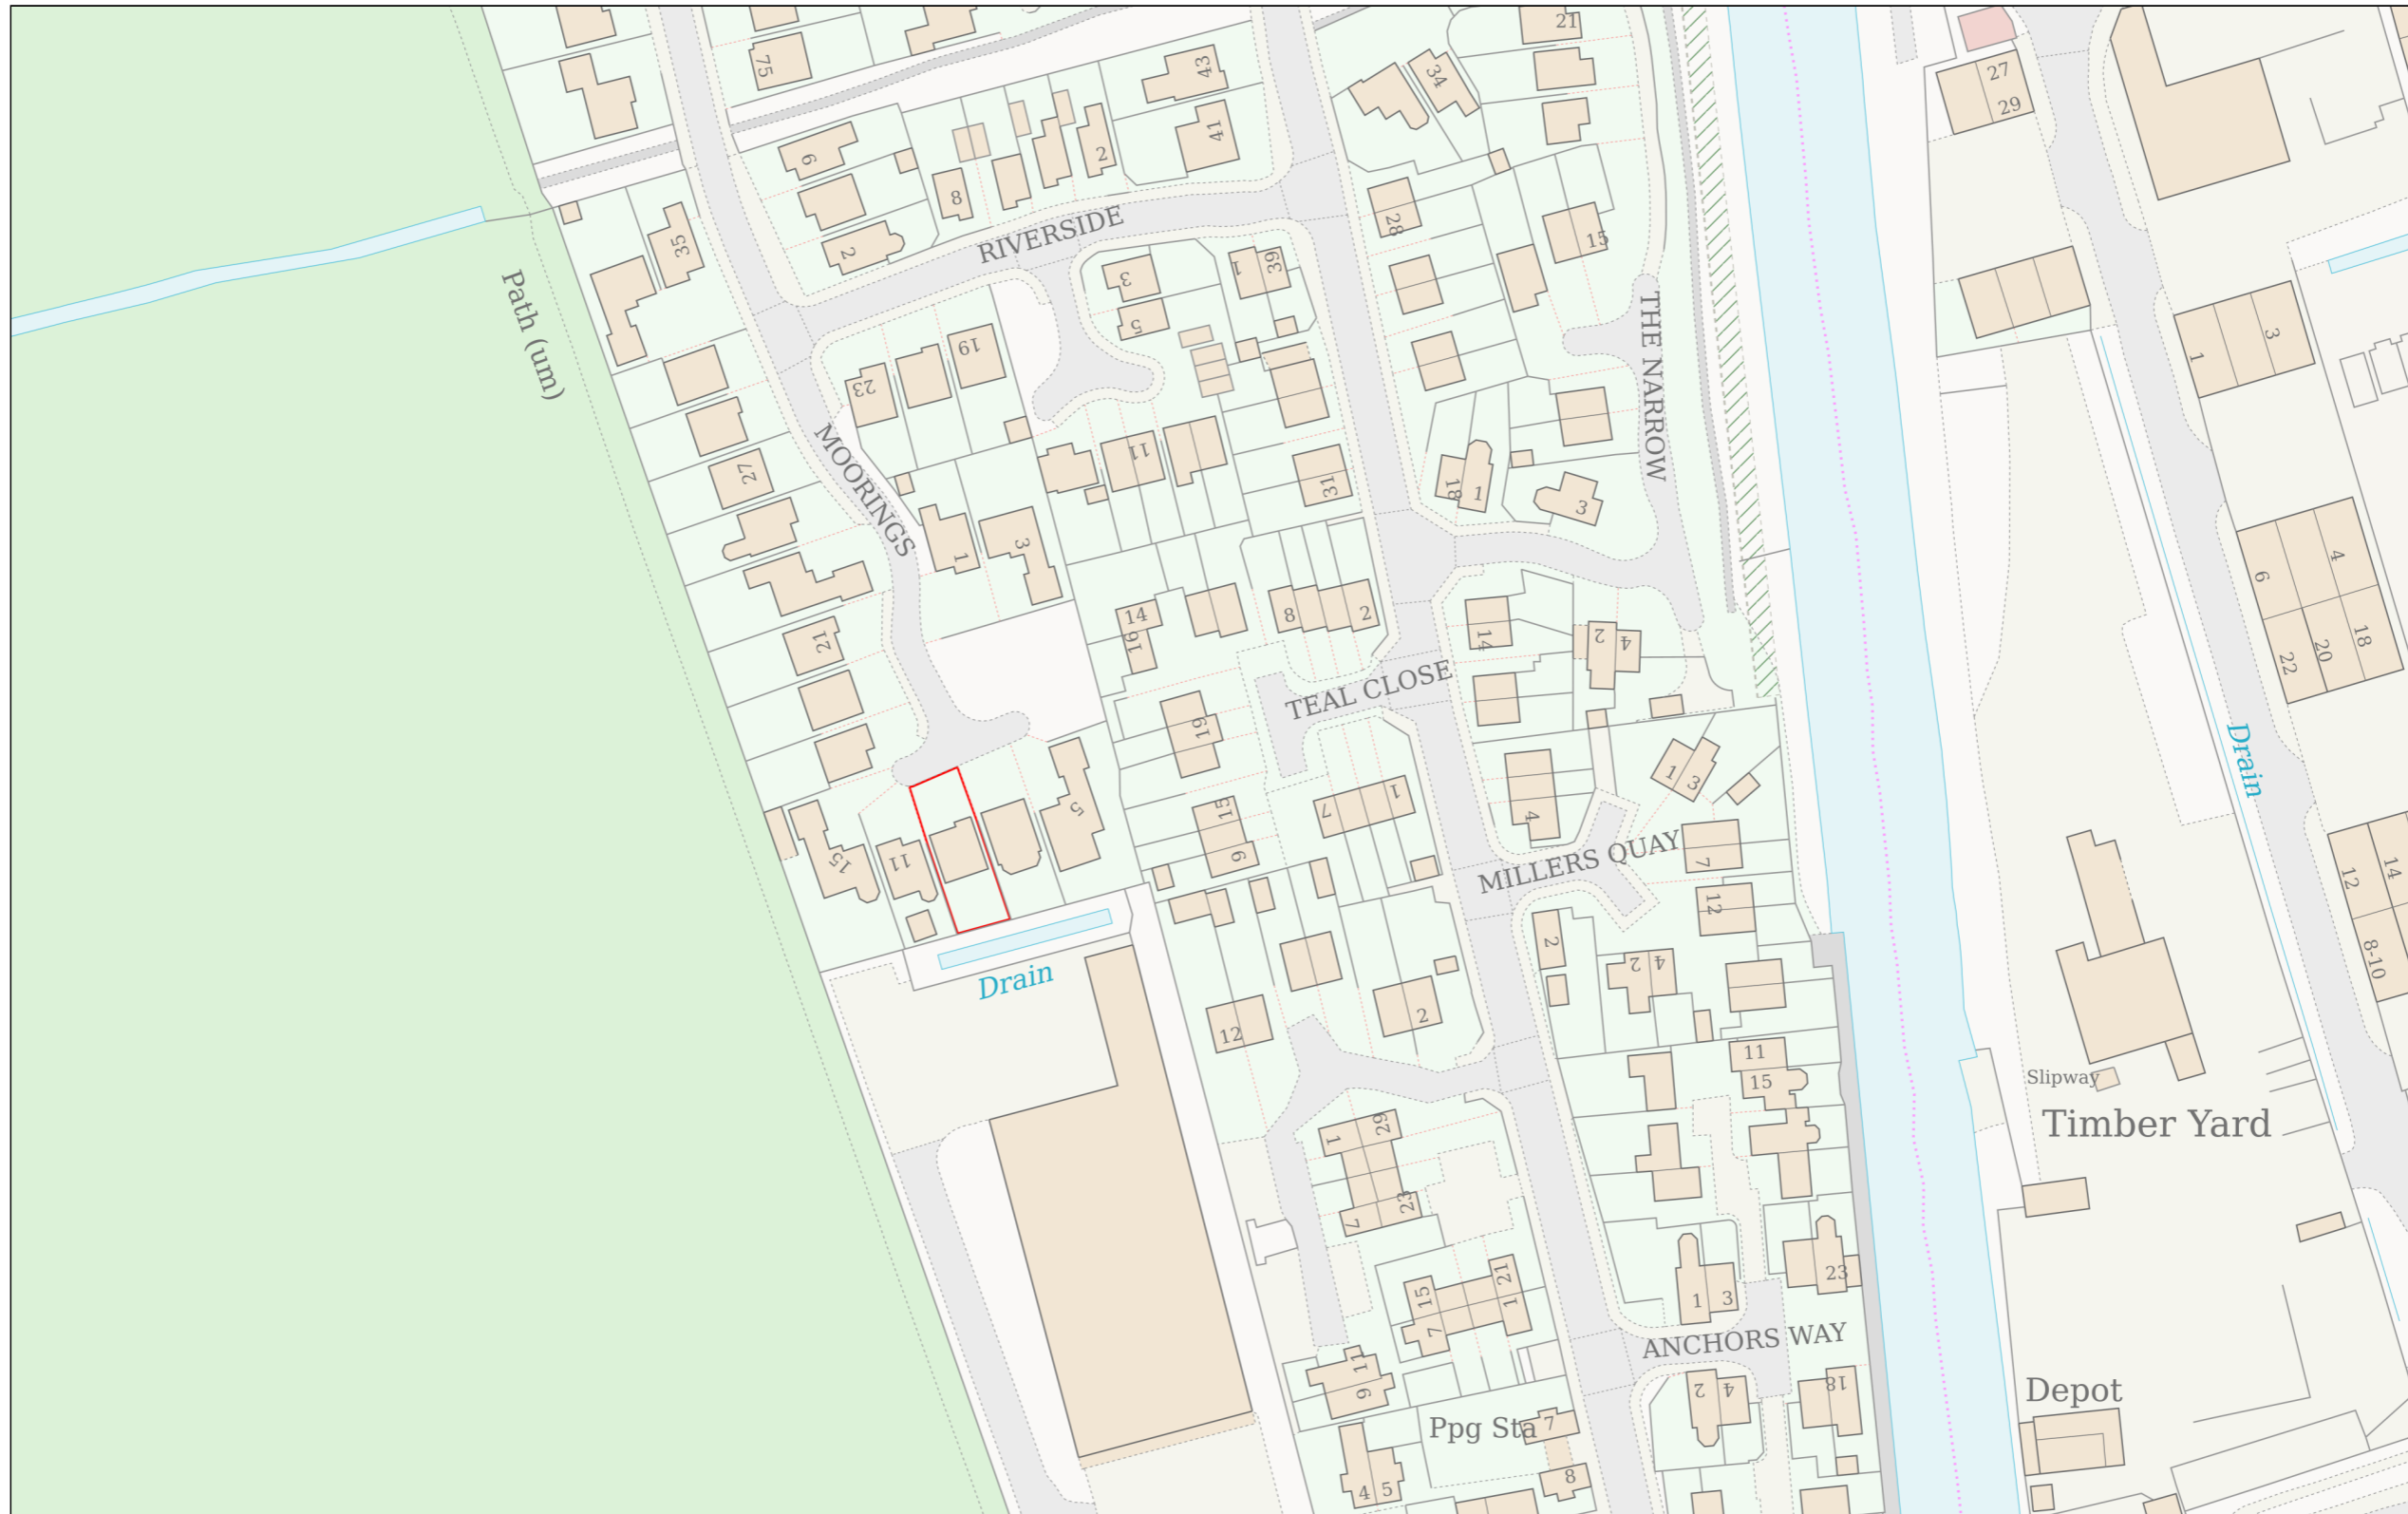

Location Plan

Site Address: 9, The Moorings, Scawby Brook, DN20 9RD

Date Produced: 19-Feb-2026

Scale: 1:1250 @A3

Planning Portal Reference: PP-14704446v1