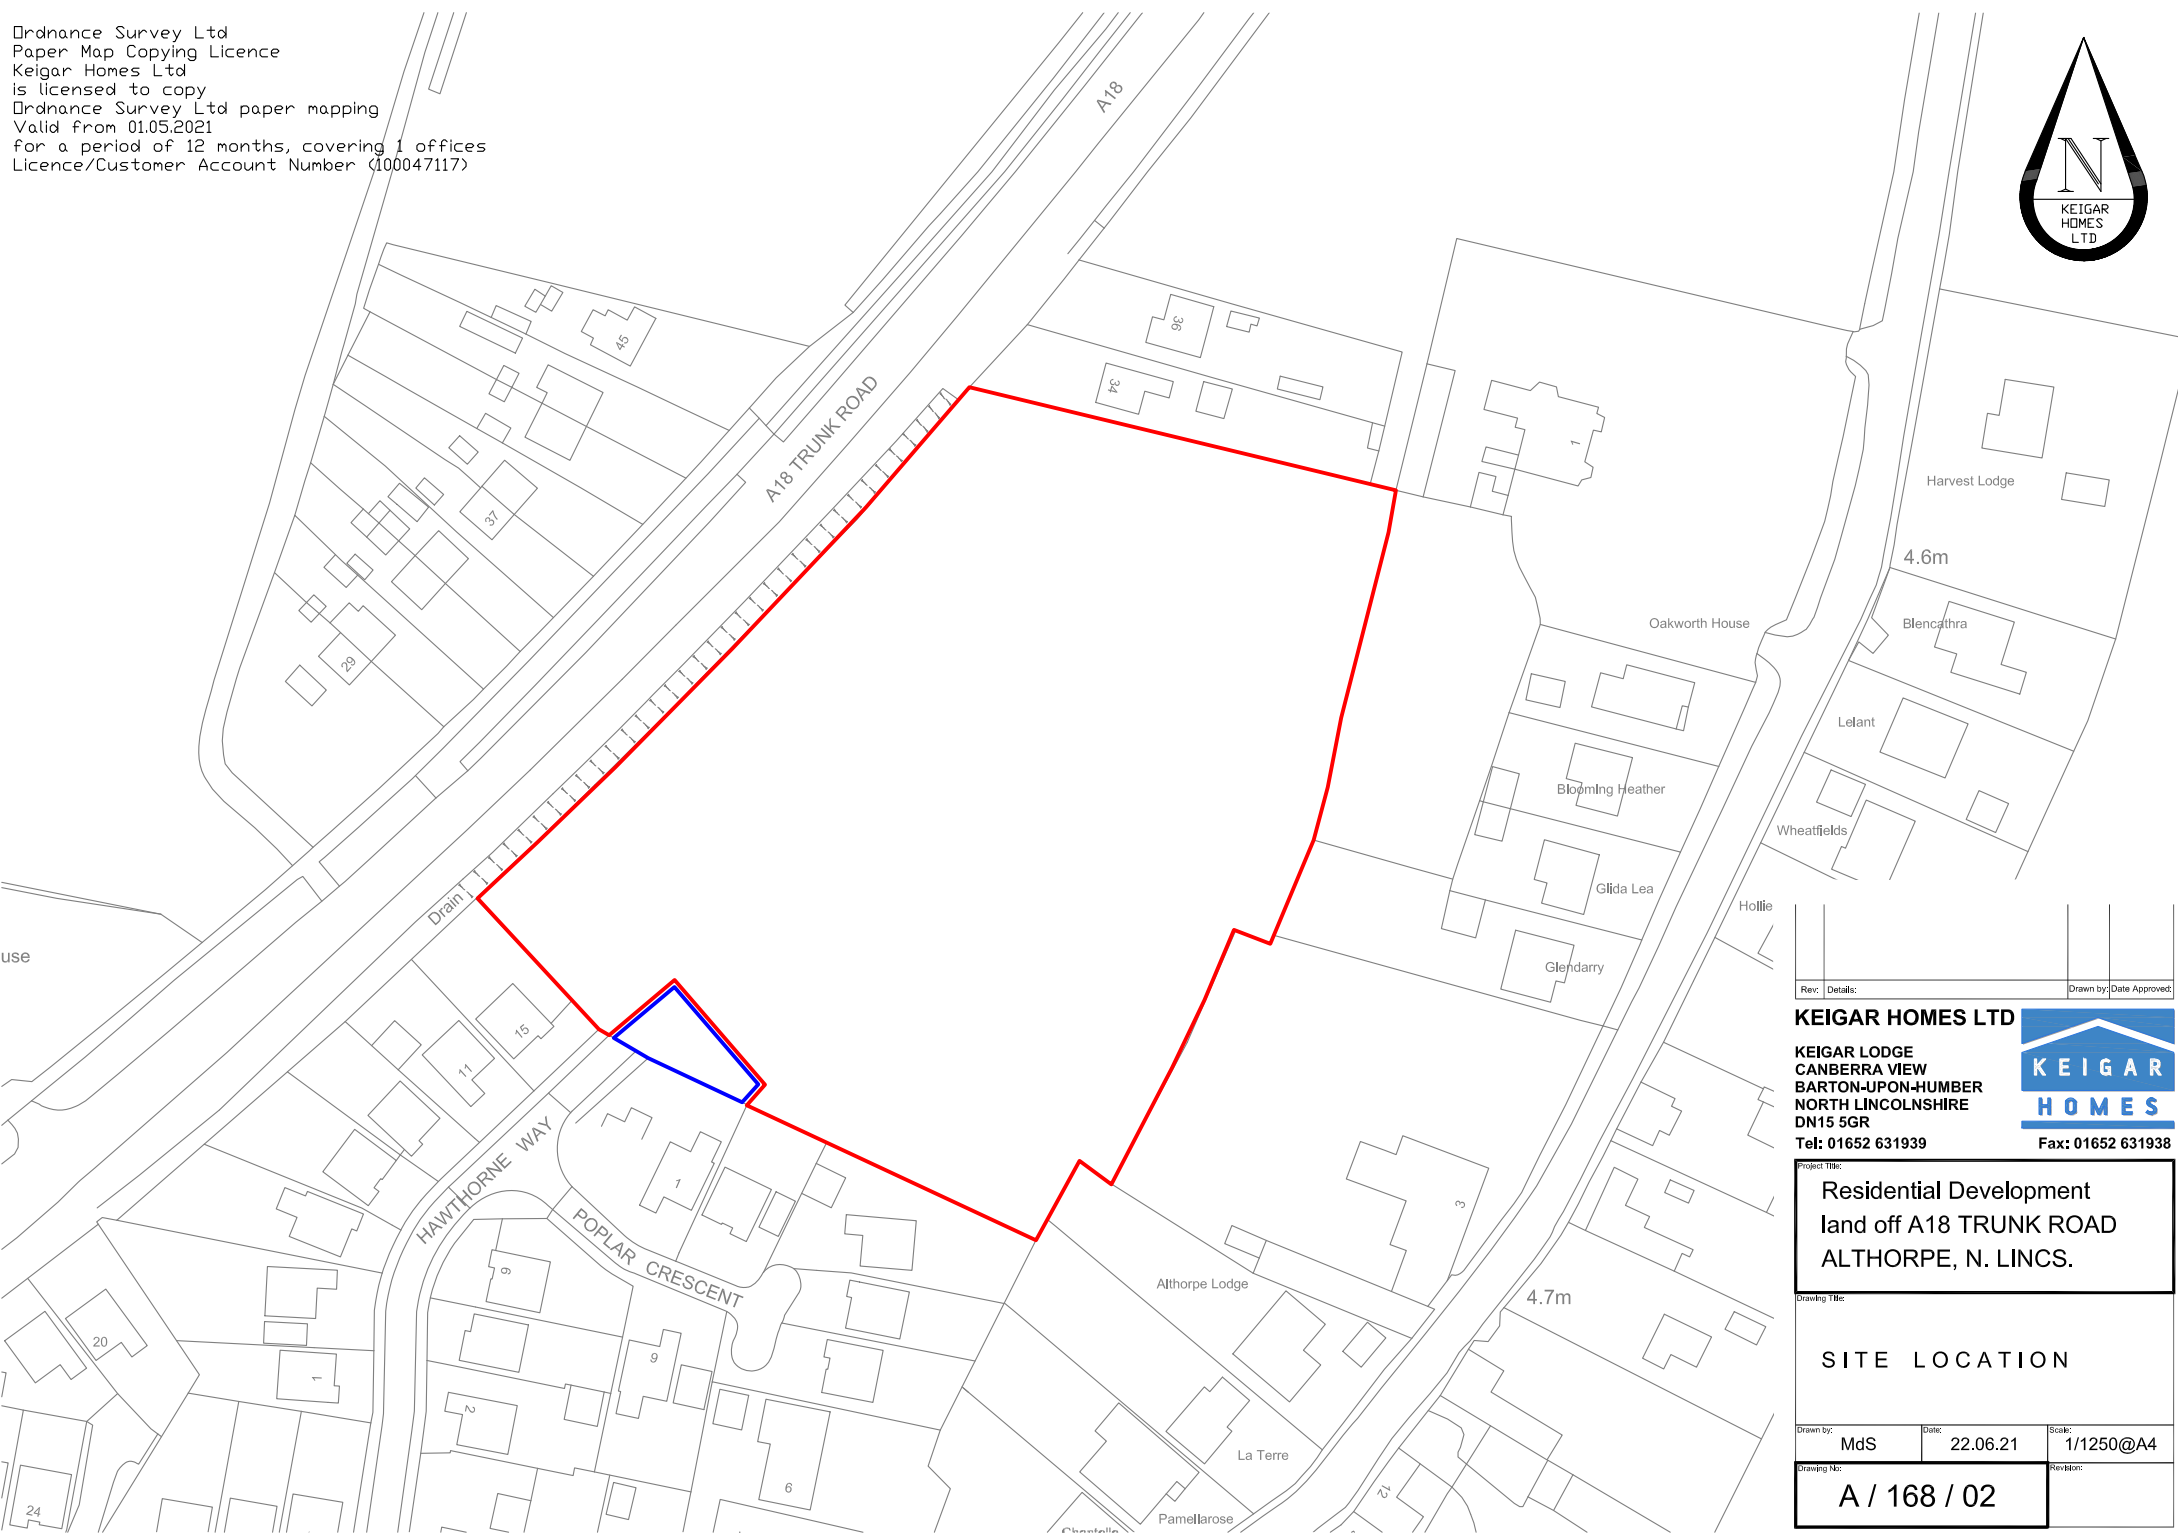

Ordnance Survey Ltd
 Paper Map Copying Licence
 Keigar Homes Ltd
 is licensed to copy
 Ordnance Survey Ltd paper mapping
 Valid from 01.05.2021
 for a period of 12 months, covering 1 offices
 Licence/Customer Account Number (100047117)

Project Title:
**Residential Development
 land off A18 TRUNK ROAD
 ALTHORPE, N. Lincs.**

Drawing Title:
SITE LOCATION

Drawn by:	Date:	Scale:
MdS	22.06.21	1/1250@A4

Drawing No:
A / 168 / 02