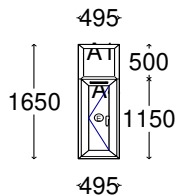

Notes :

<b>1 Elite 70 Ovolo Casement</b>	<b>Bay 1 of 5</b>
<b>O/A Sizes 495mm x 1650mm (Style 8)</b>	<b>Specification</b>

Transom	B20/21 66mm T/Z Section
Sash (Head)	B35 75mm T Sash
Sash (Cill)	B35 75mm T Sash
Sash (Left jamb)	B35 75mm T Sash
Sash (Right jamb)	B35 75mm T Sash
Frame drip bar	No drip bar
Add-on (Head)	No add-on
Add-on (Cill)	No add-on
Add-on (Left jamb)	No add-on
Add-on (Right jamb)	No add-on
Ventilator (Head)	No ventilator
Ventilator (Sash)	5000 SIMON VENT
Ventilator (Glass)	No ventilator
Ventilator (Frame)	No ventilator
Colour	White
Sash colour	White
Handle	White Cranked Espag Handle
Casement locking	Maco MK3 Shootbolt Locking
Friction stay	Egress Stay
Viewed from	Viewed from outside
Open in/out	Open out
Reinforcing rule	Bav Reinforcing
Reinforcing type	Steel Reinforcing
Tran/Mull joints	Welded joint
Vector Excluder	Vector Excluder
<b>WER RATING</b>	<b>A RATED</b>