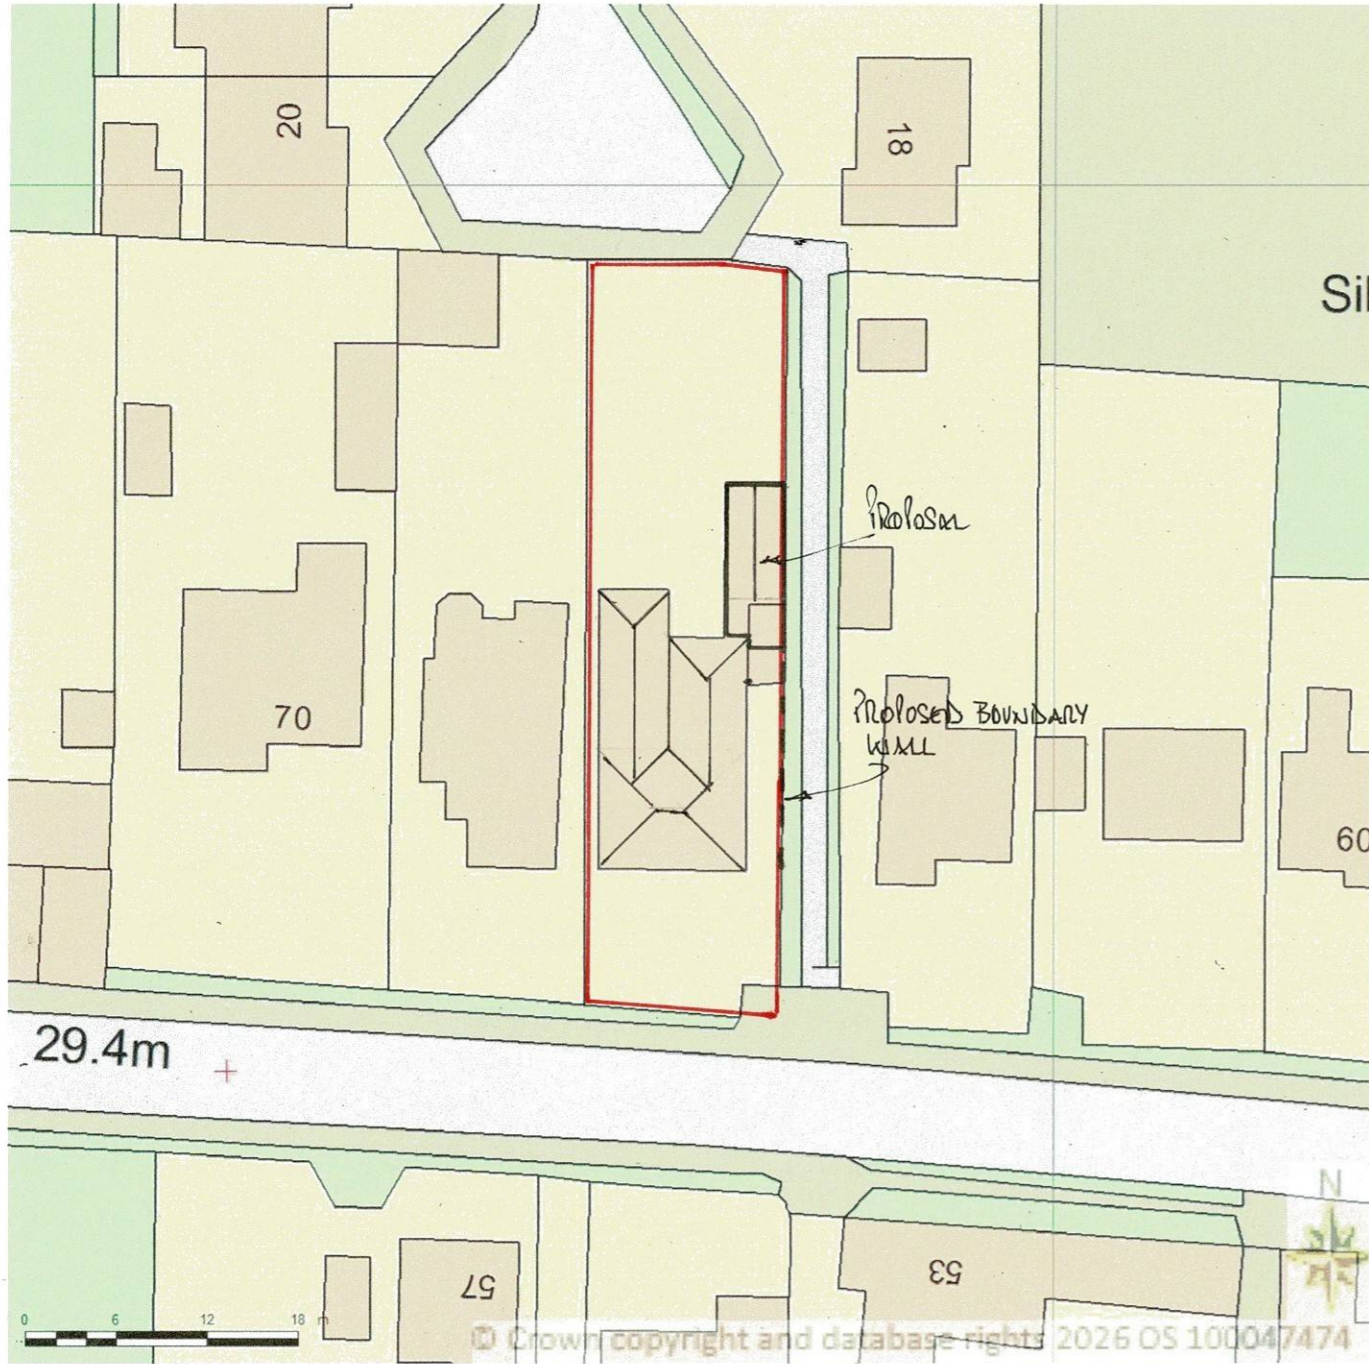

BLOCK/SITE PLAN
AREA 90m x 90m
SCALE 1:500 on A4
CENTRE COORDINATES: 492676, 418667

Supplied by Streetwise Maps Ltd
www.streetwise.net
Licence No: 100047474
19/03/2026 16:00:53

SITE LOCATION PLAN
AREA 2 HA
SCALE 1:1250 on A4
CENTRE COORDINATES: 492676, 418667