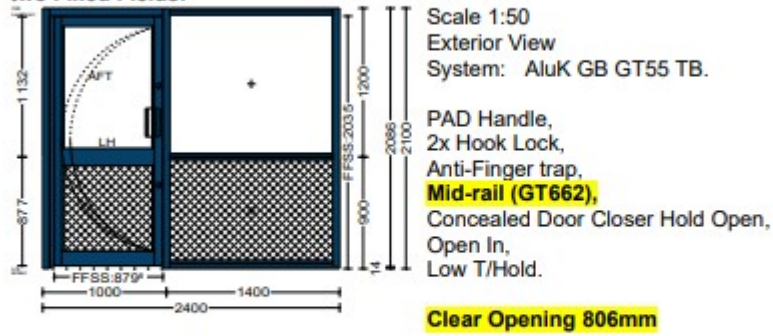

Pos 001

1 Pcs. Door Element 2400 mm x 2100 mm, Consisting of a Single Pivoted Anti Fingertrap Door and two Fixed Fields.

Colours:

Profiles: Col Price Band A R5010.31 RAL5010M GENTIAN BLUE

Filling:

2 Pcs. AP-01
28mm Aluminium Insulated Panel (RAL 5010)
Fabrock Insulation with Fabrock hard Edge