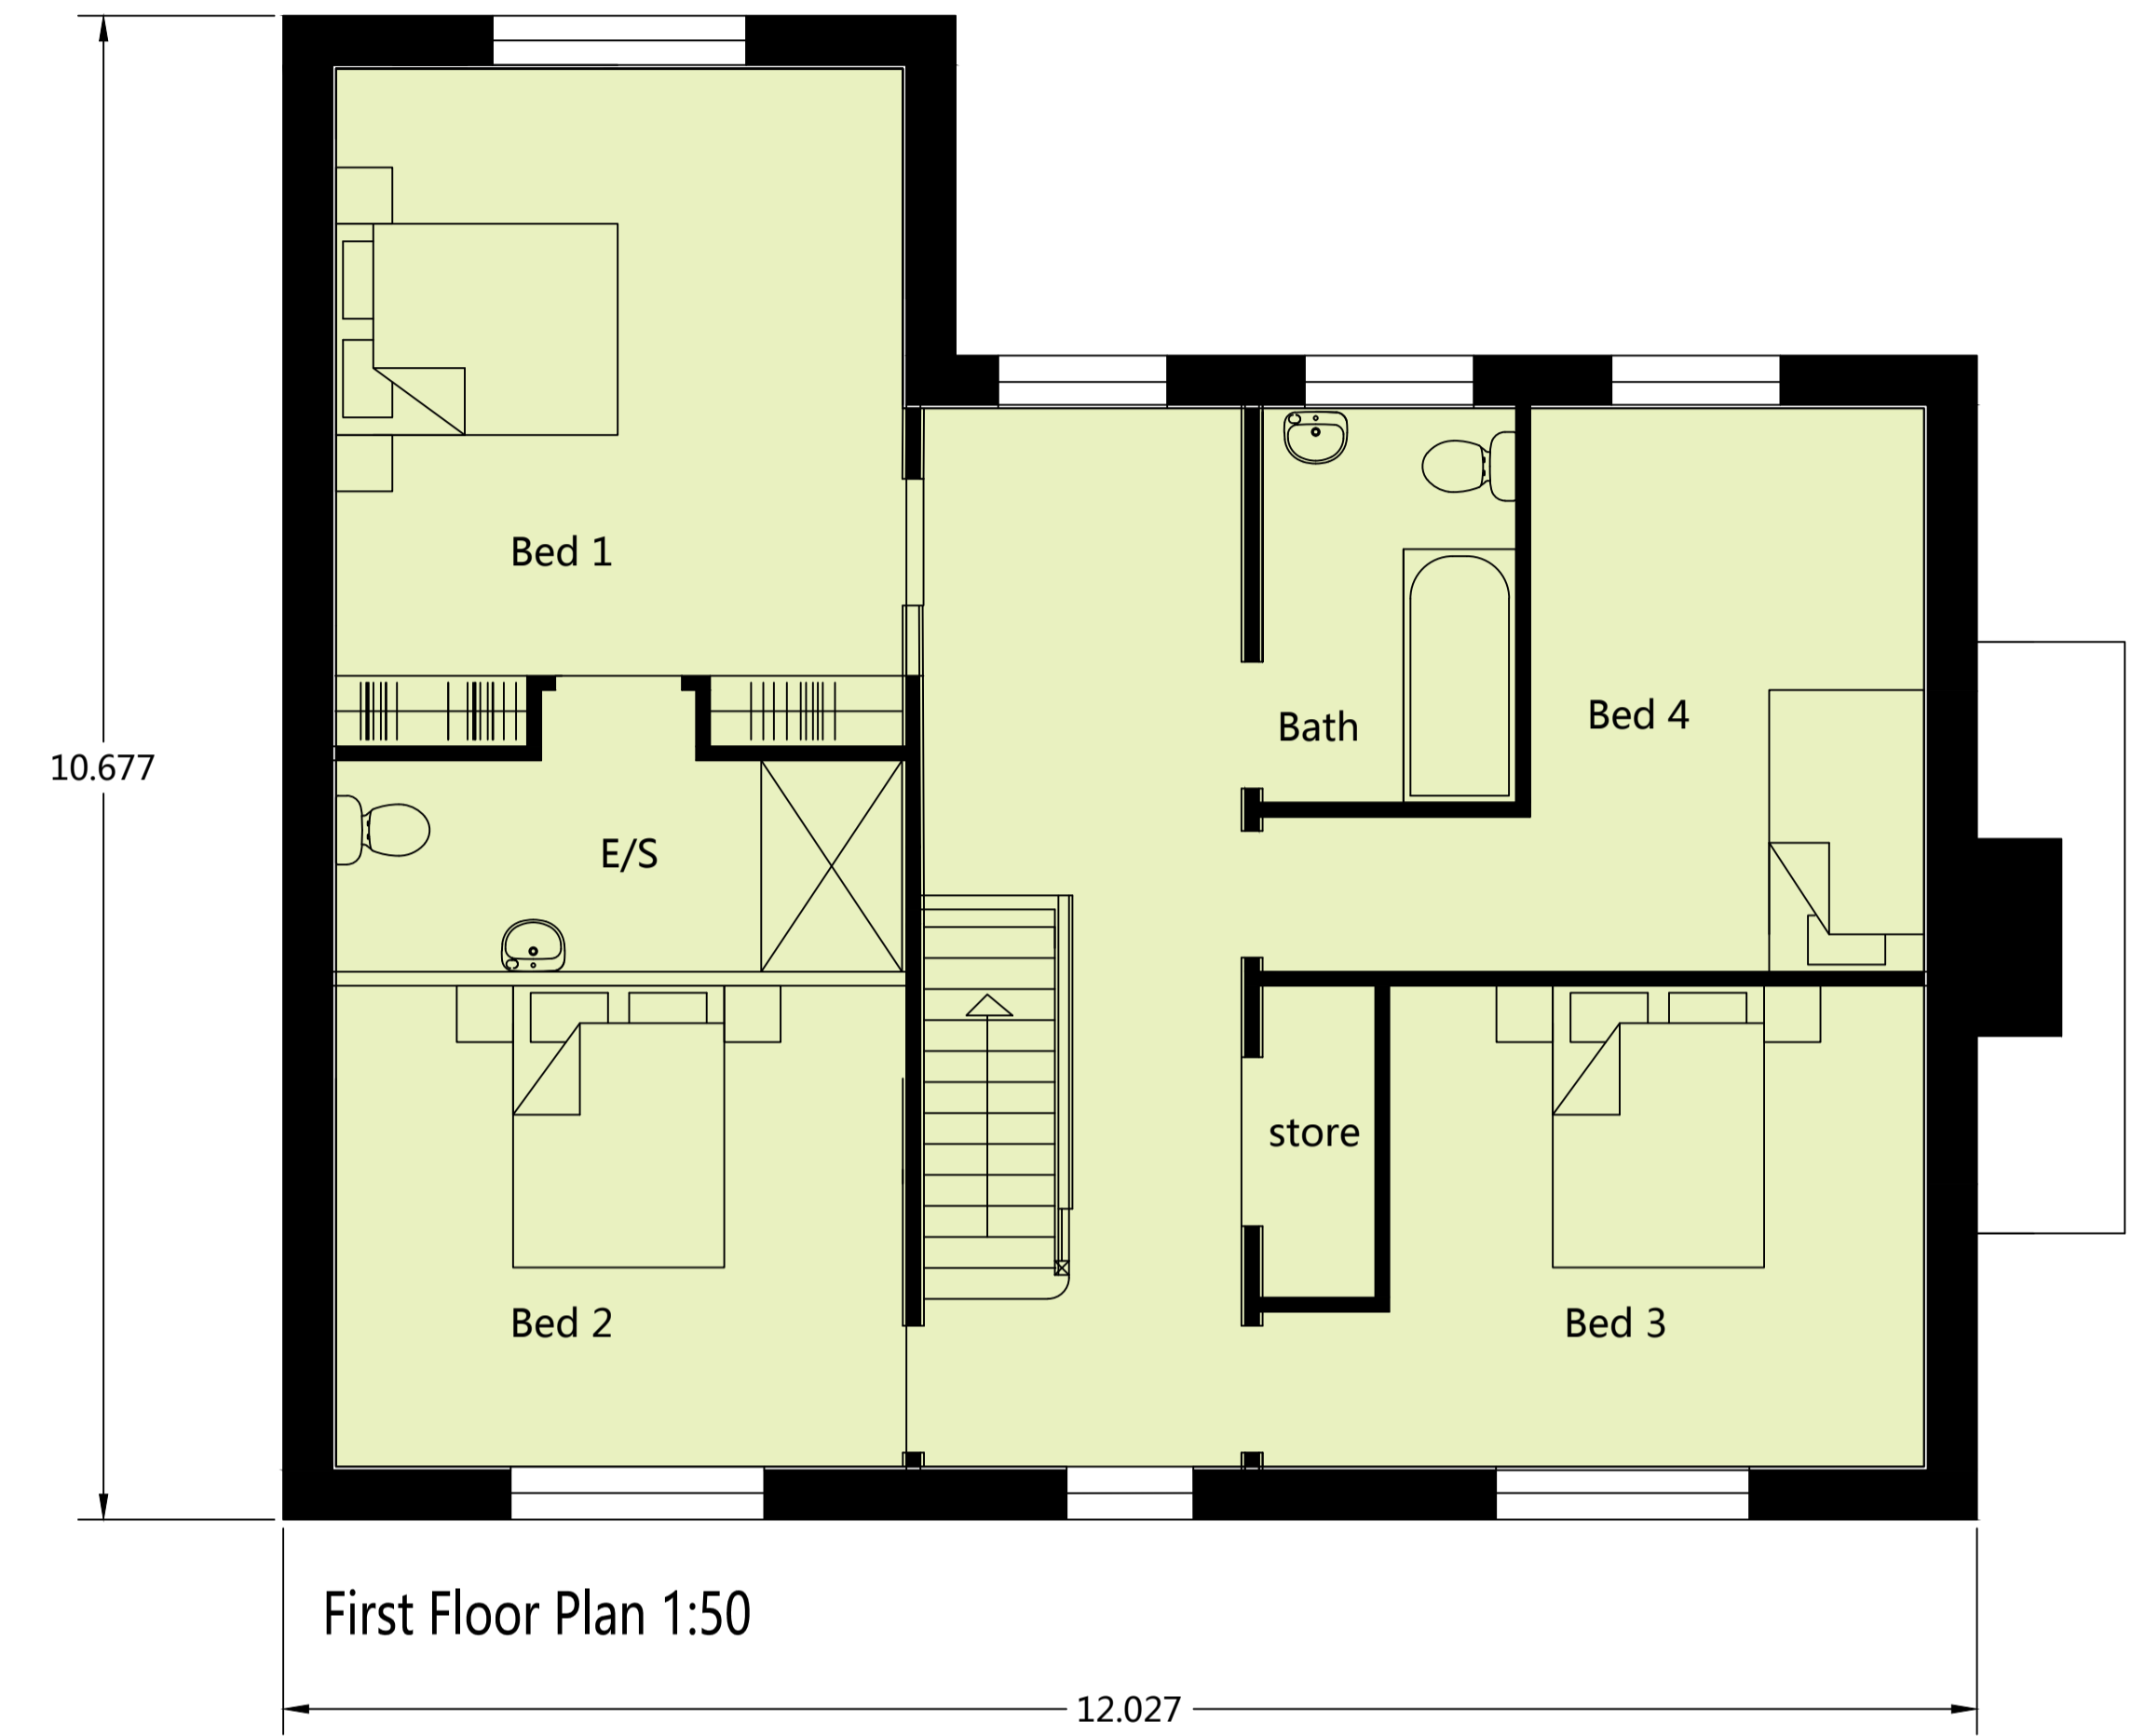

189sqm (2000sqft) Dwelling.

DRAFT

Eastfield Farm Cottage
Winterton DN15 9QU
Lincolnshire

Proposed Floor Plans

Scale. 1:50@A1 Date. April 26
Dwg No. 203 Revision. -

Brook House Consulting

BHC Charnwood Edge
Syston Road
Cossington
LE7 4UZ