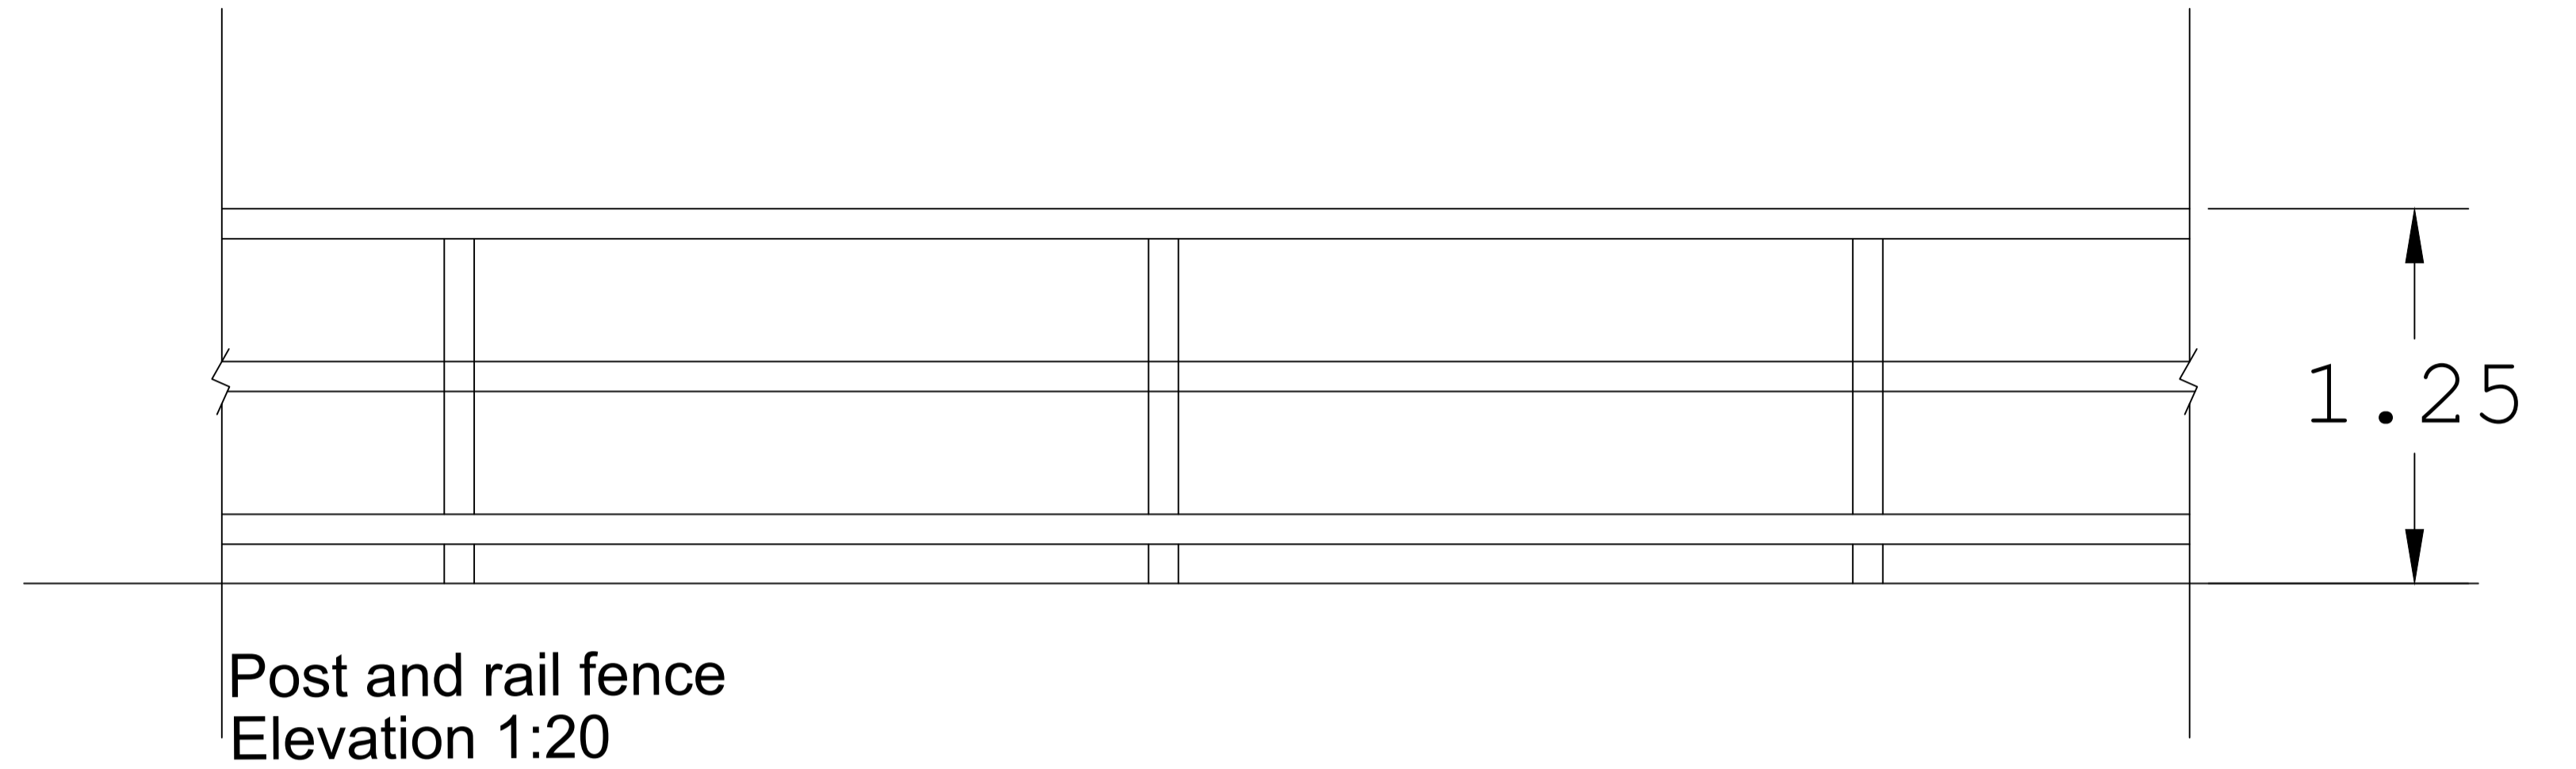

Post and rail fence
Elevation 1:20