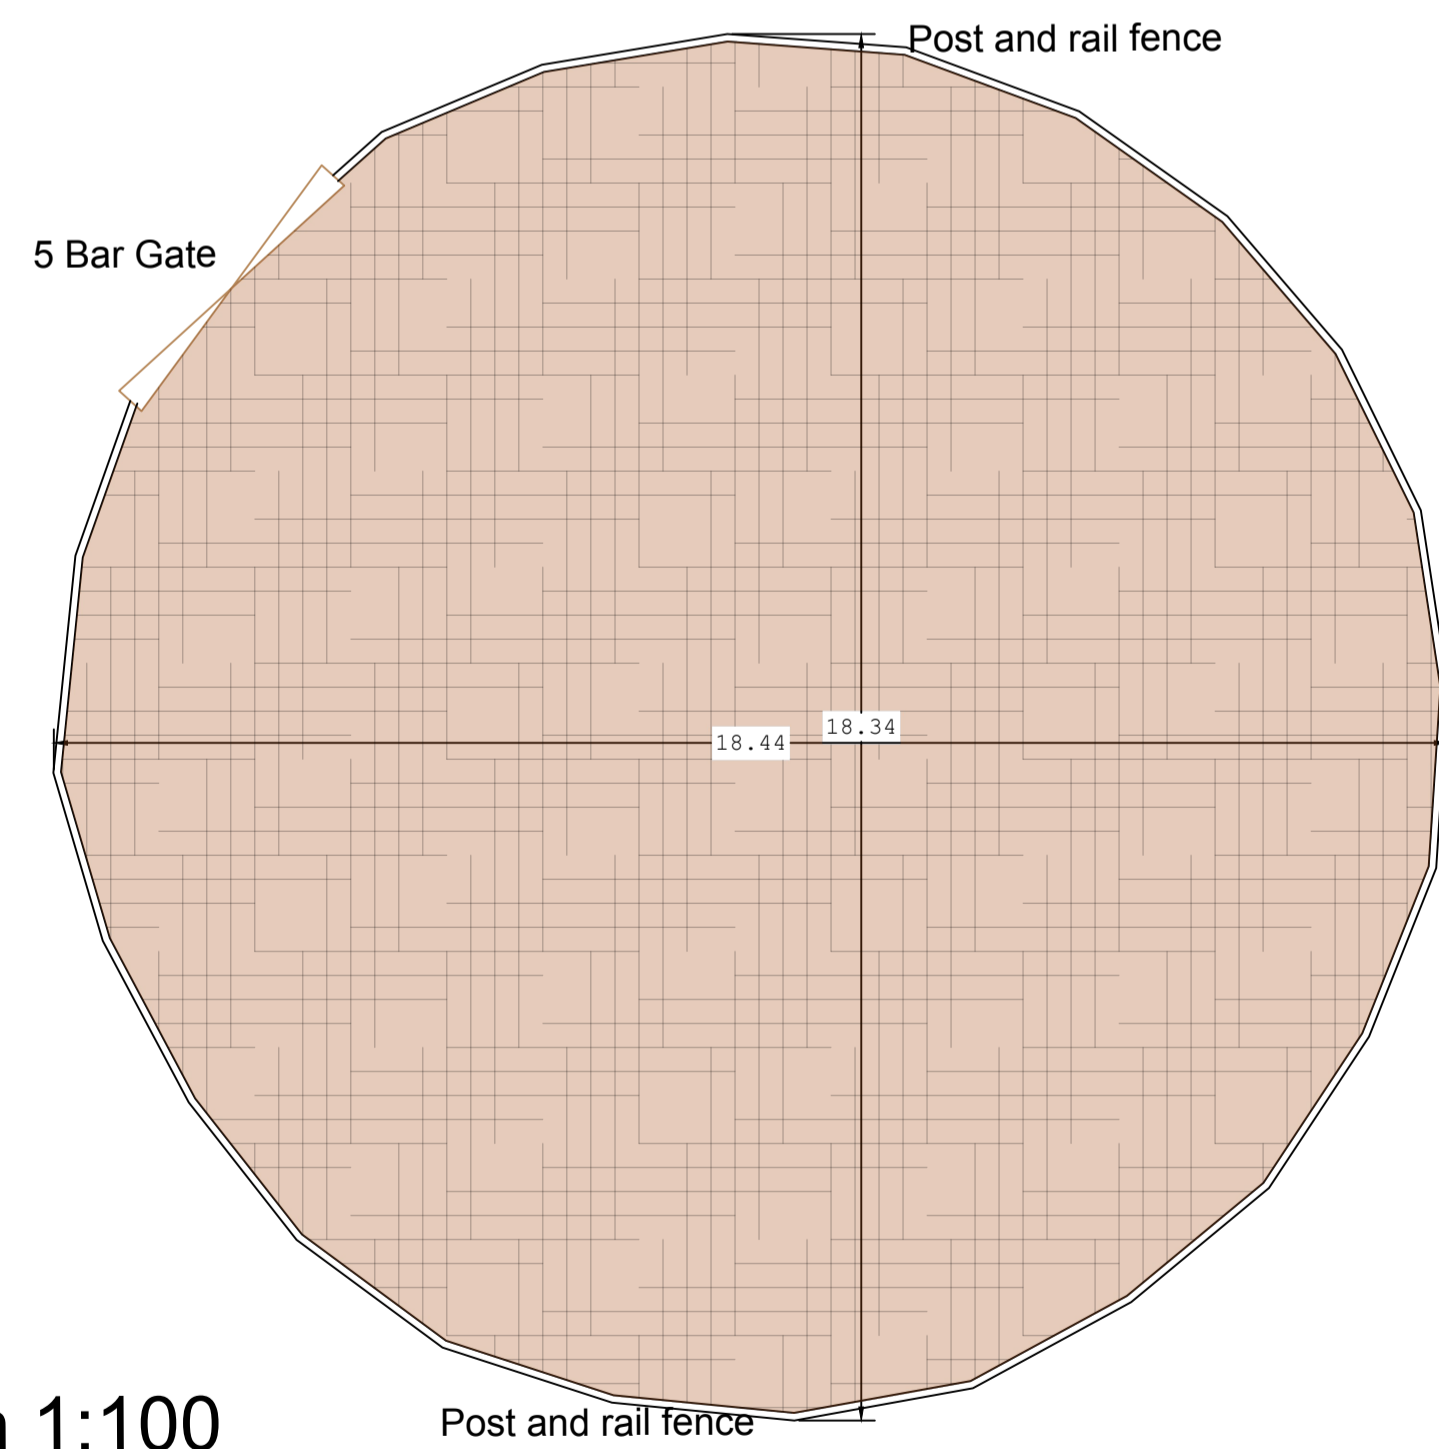

Plan 1:100

Horse Excerciser

Eastfield Farm Cottage, Ermine St
Winterton, Scunthorpe
DN15 9QU

Scale: 1:100 1:20 @ A1 Date: June 25

Dwg No. 2005 Revision: A

Brook House Consulting

BHC
The Edge
Syston Road,
Cossington,
Leicester.
LE7 4UZ

Tel:- 0116 2169415 E mail:- mail@brookhouseconsulting.com