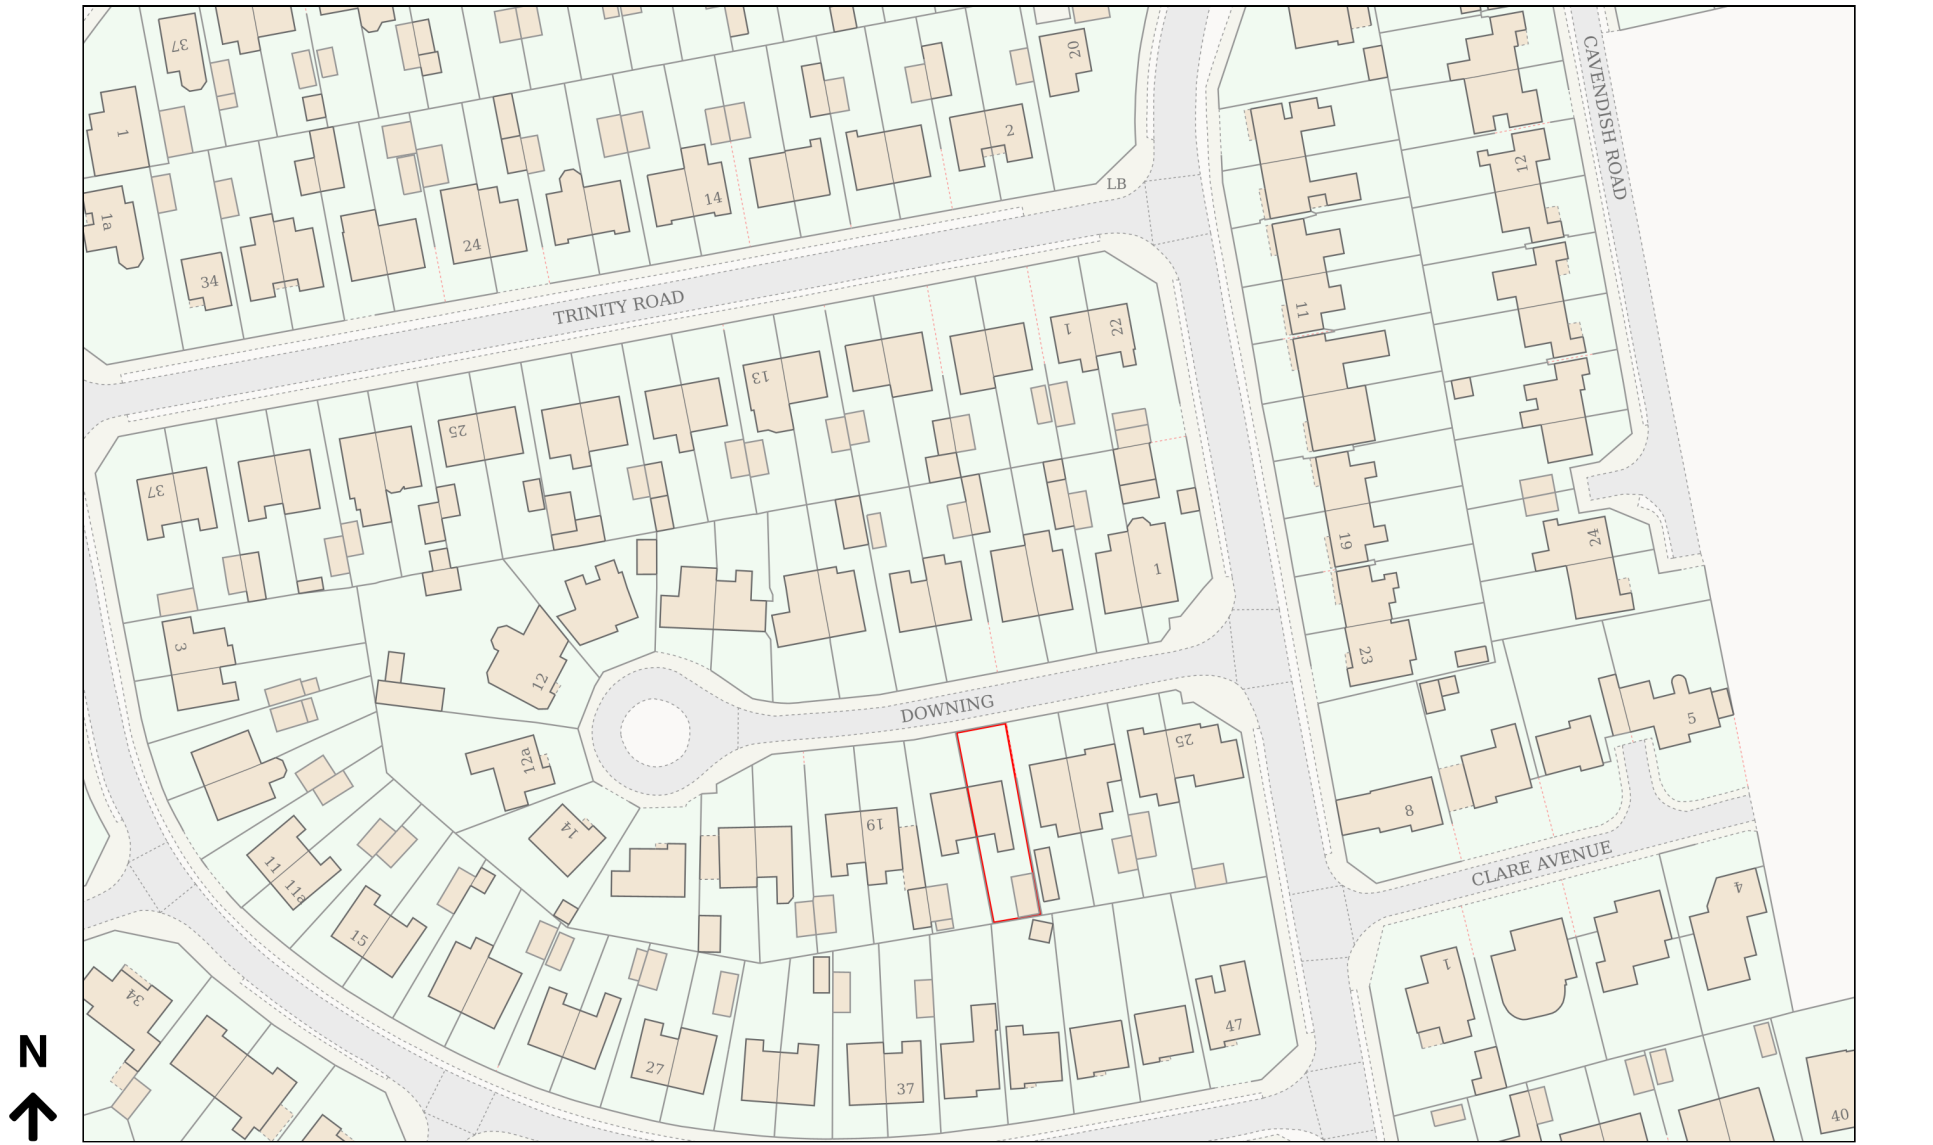

# Location Plan

Site Address: 21, Downing Crescent, Bottesford, DN16 3LS

Date Produced: 28-Apr-2026

PA/2026/510\_001

Scale: 1:1250 @A4

Planning Portal Reference: PP-14769491v1