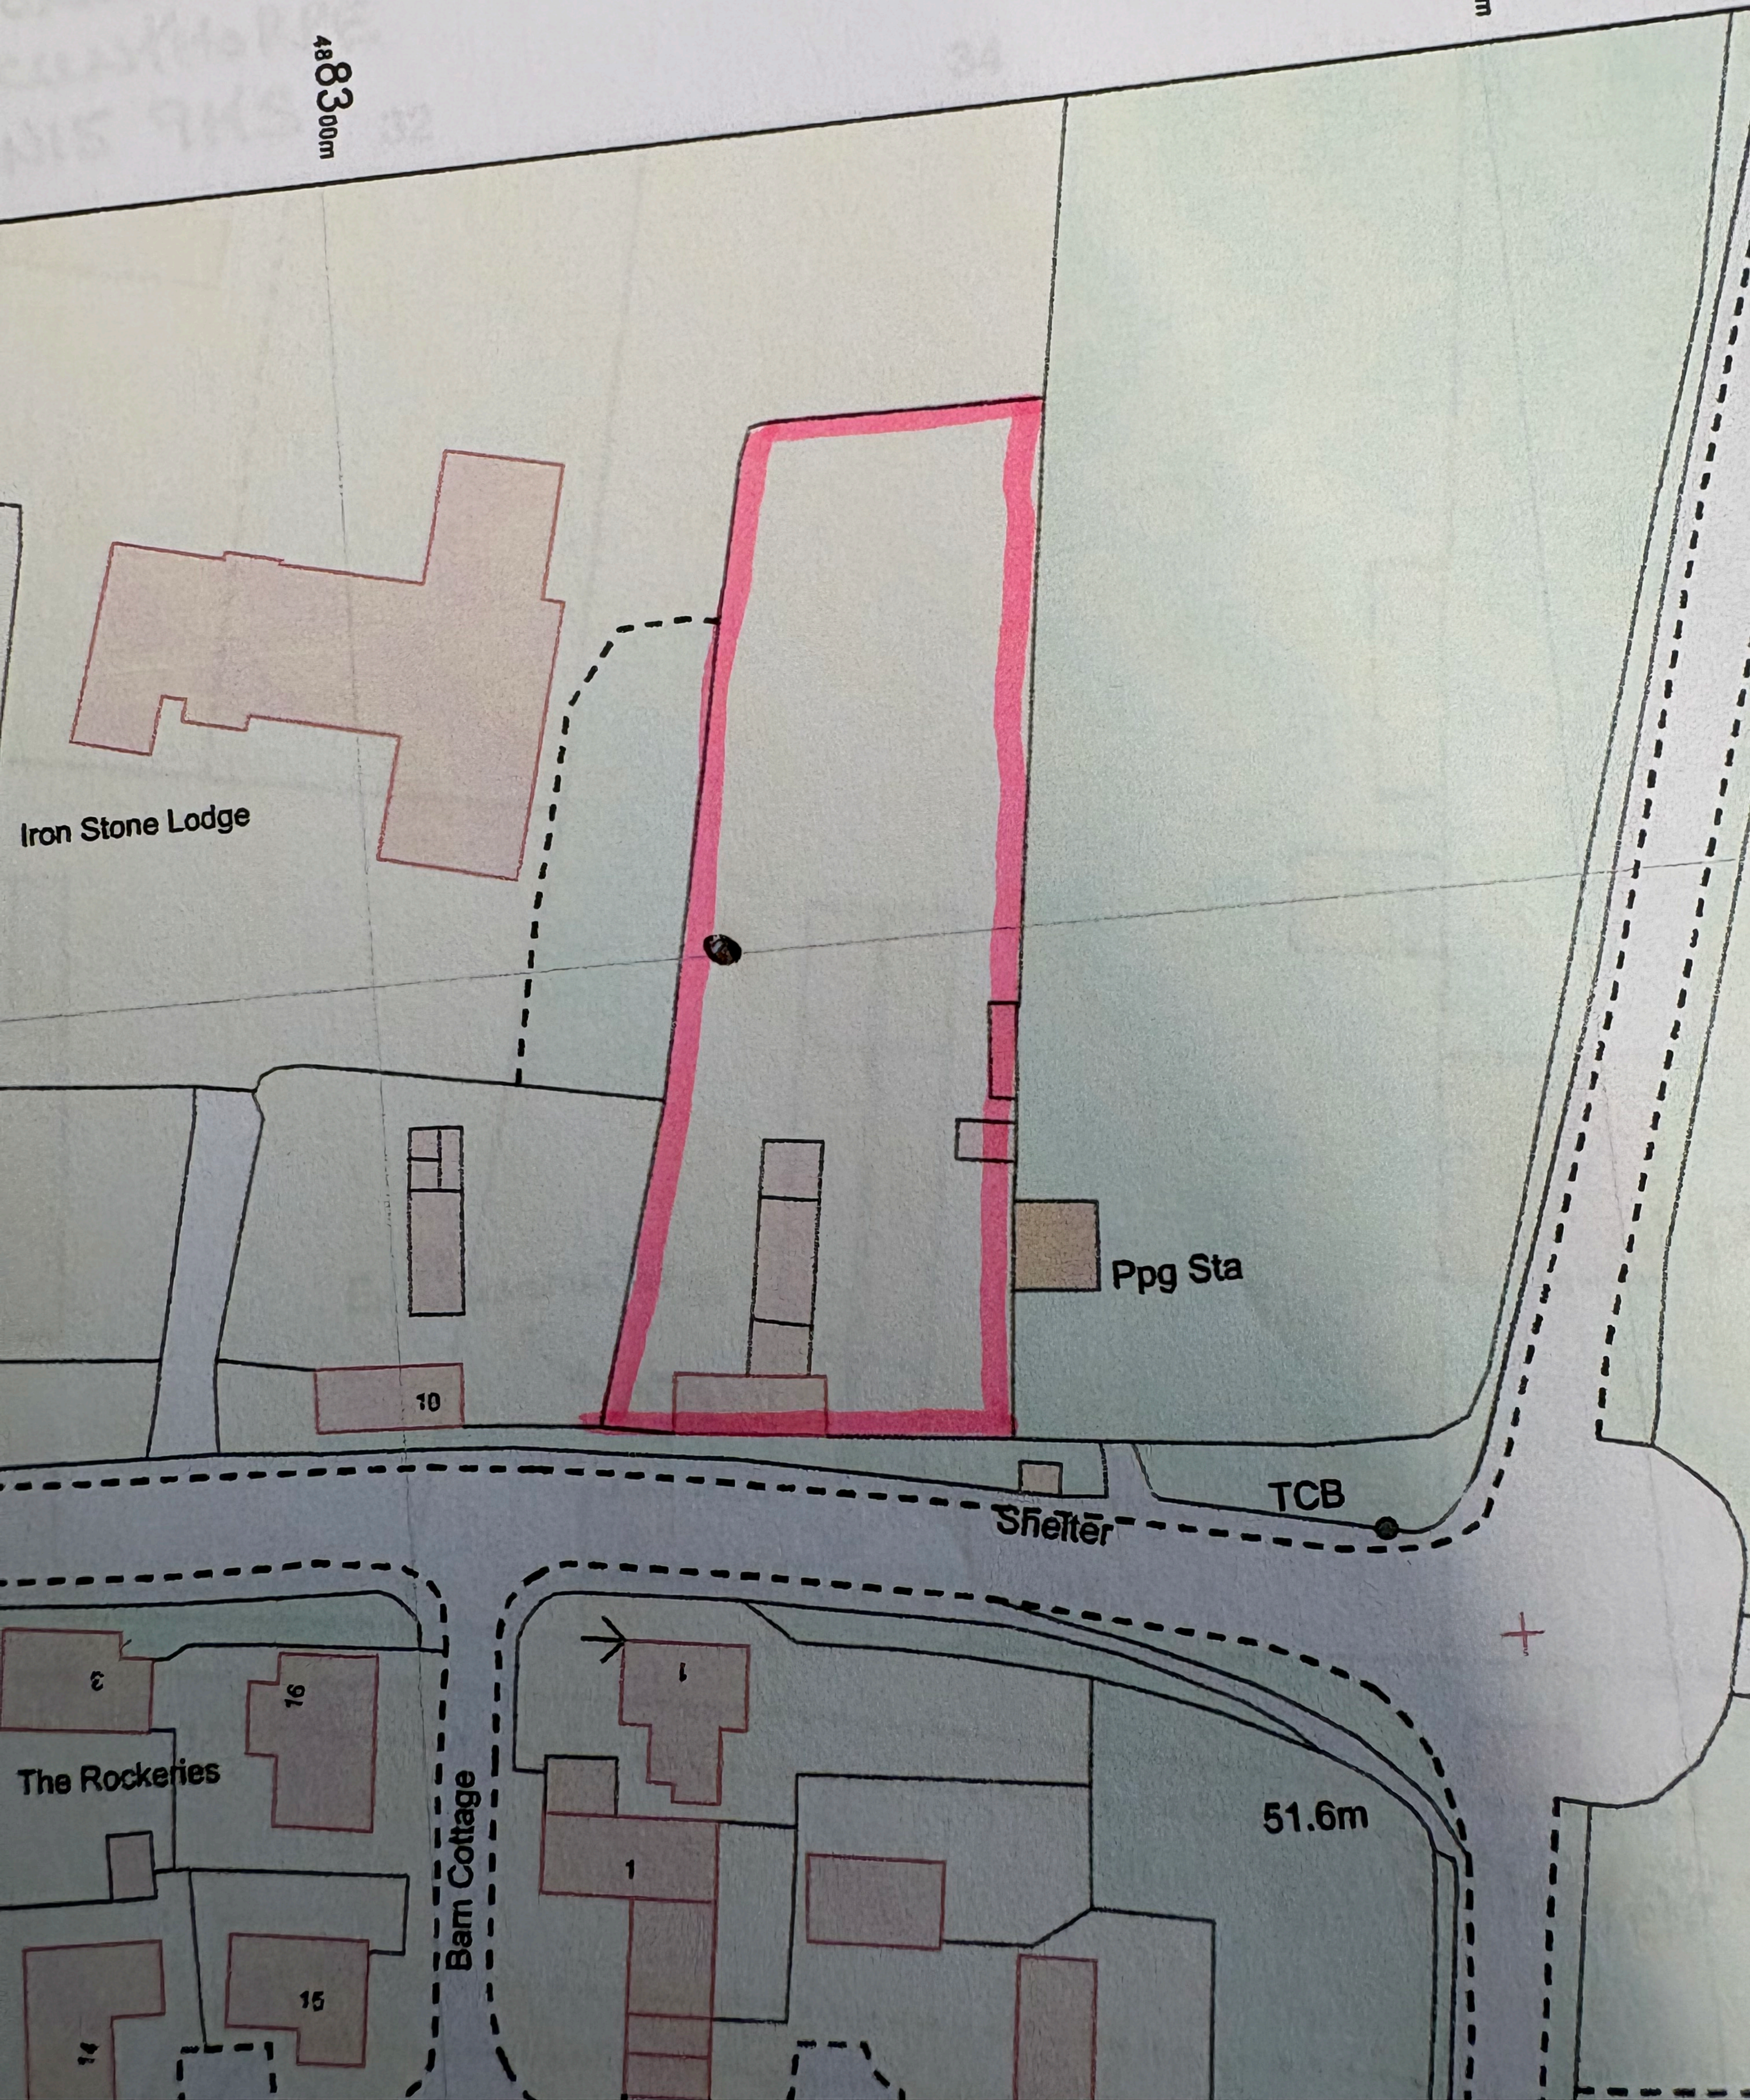

DRWG/PA/2026/528/001

488400m

488300m

Iron Stone Lodge

Ppg Sta

Shelter

TCB

The Rockeries

Barn Cottage

51.6m

10

3

16

1

1

15