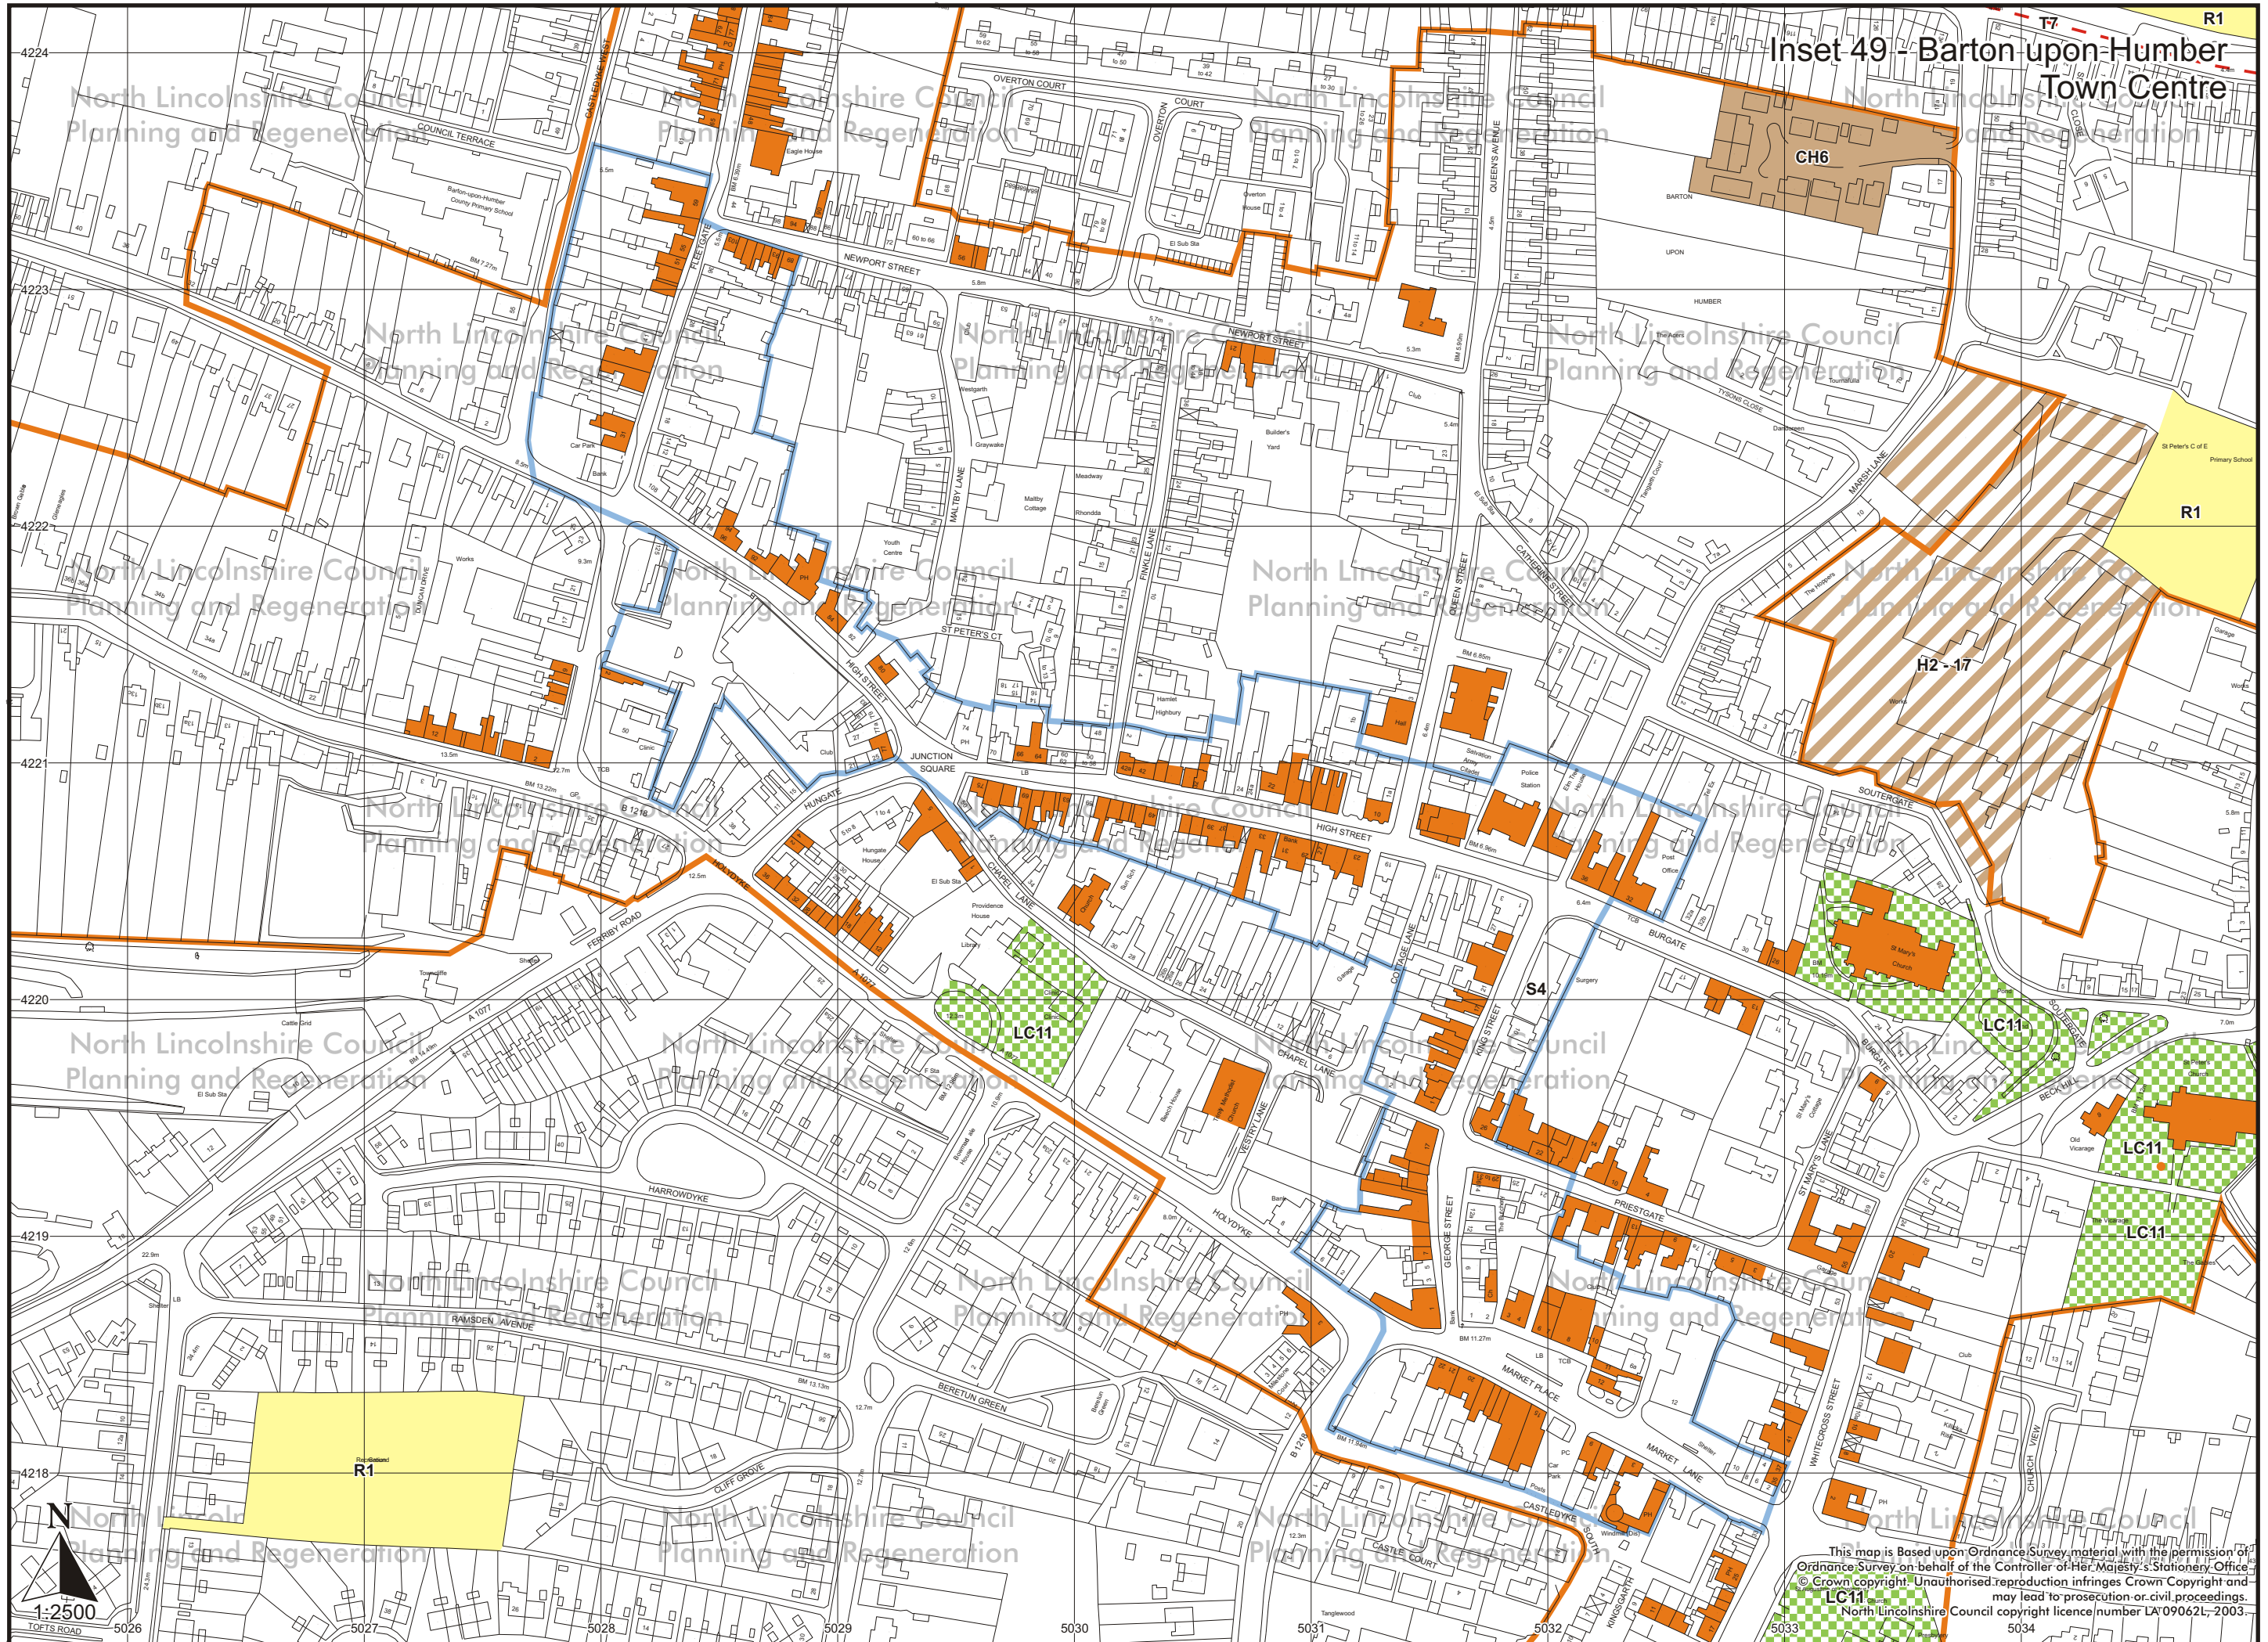

# Inset 49 - Barton upon Humber Town Centre

This map is based upon Ordnance Survey material with the permission of Ordnance Survey on behalf of the Controller of Her Majesty's Stationery Office. © Crown copyright. Unauthorised reproduction infringes Crown Copyright and may lead to prosecution or civil proceedings.  
North Lincolnshire Council copyright licence number LA09062L/2003