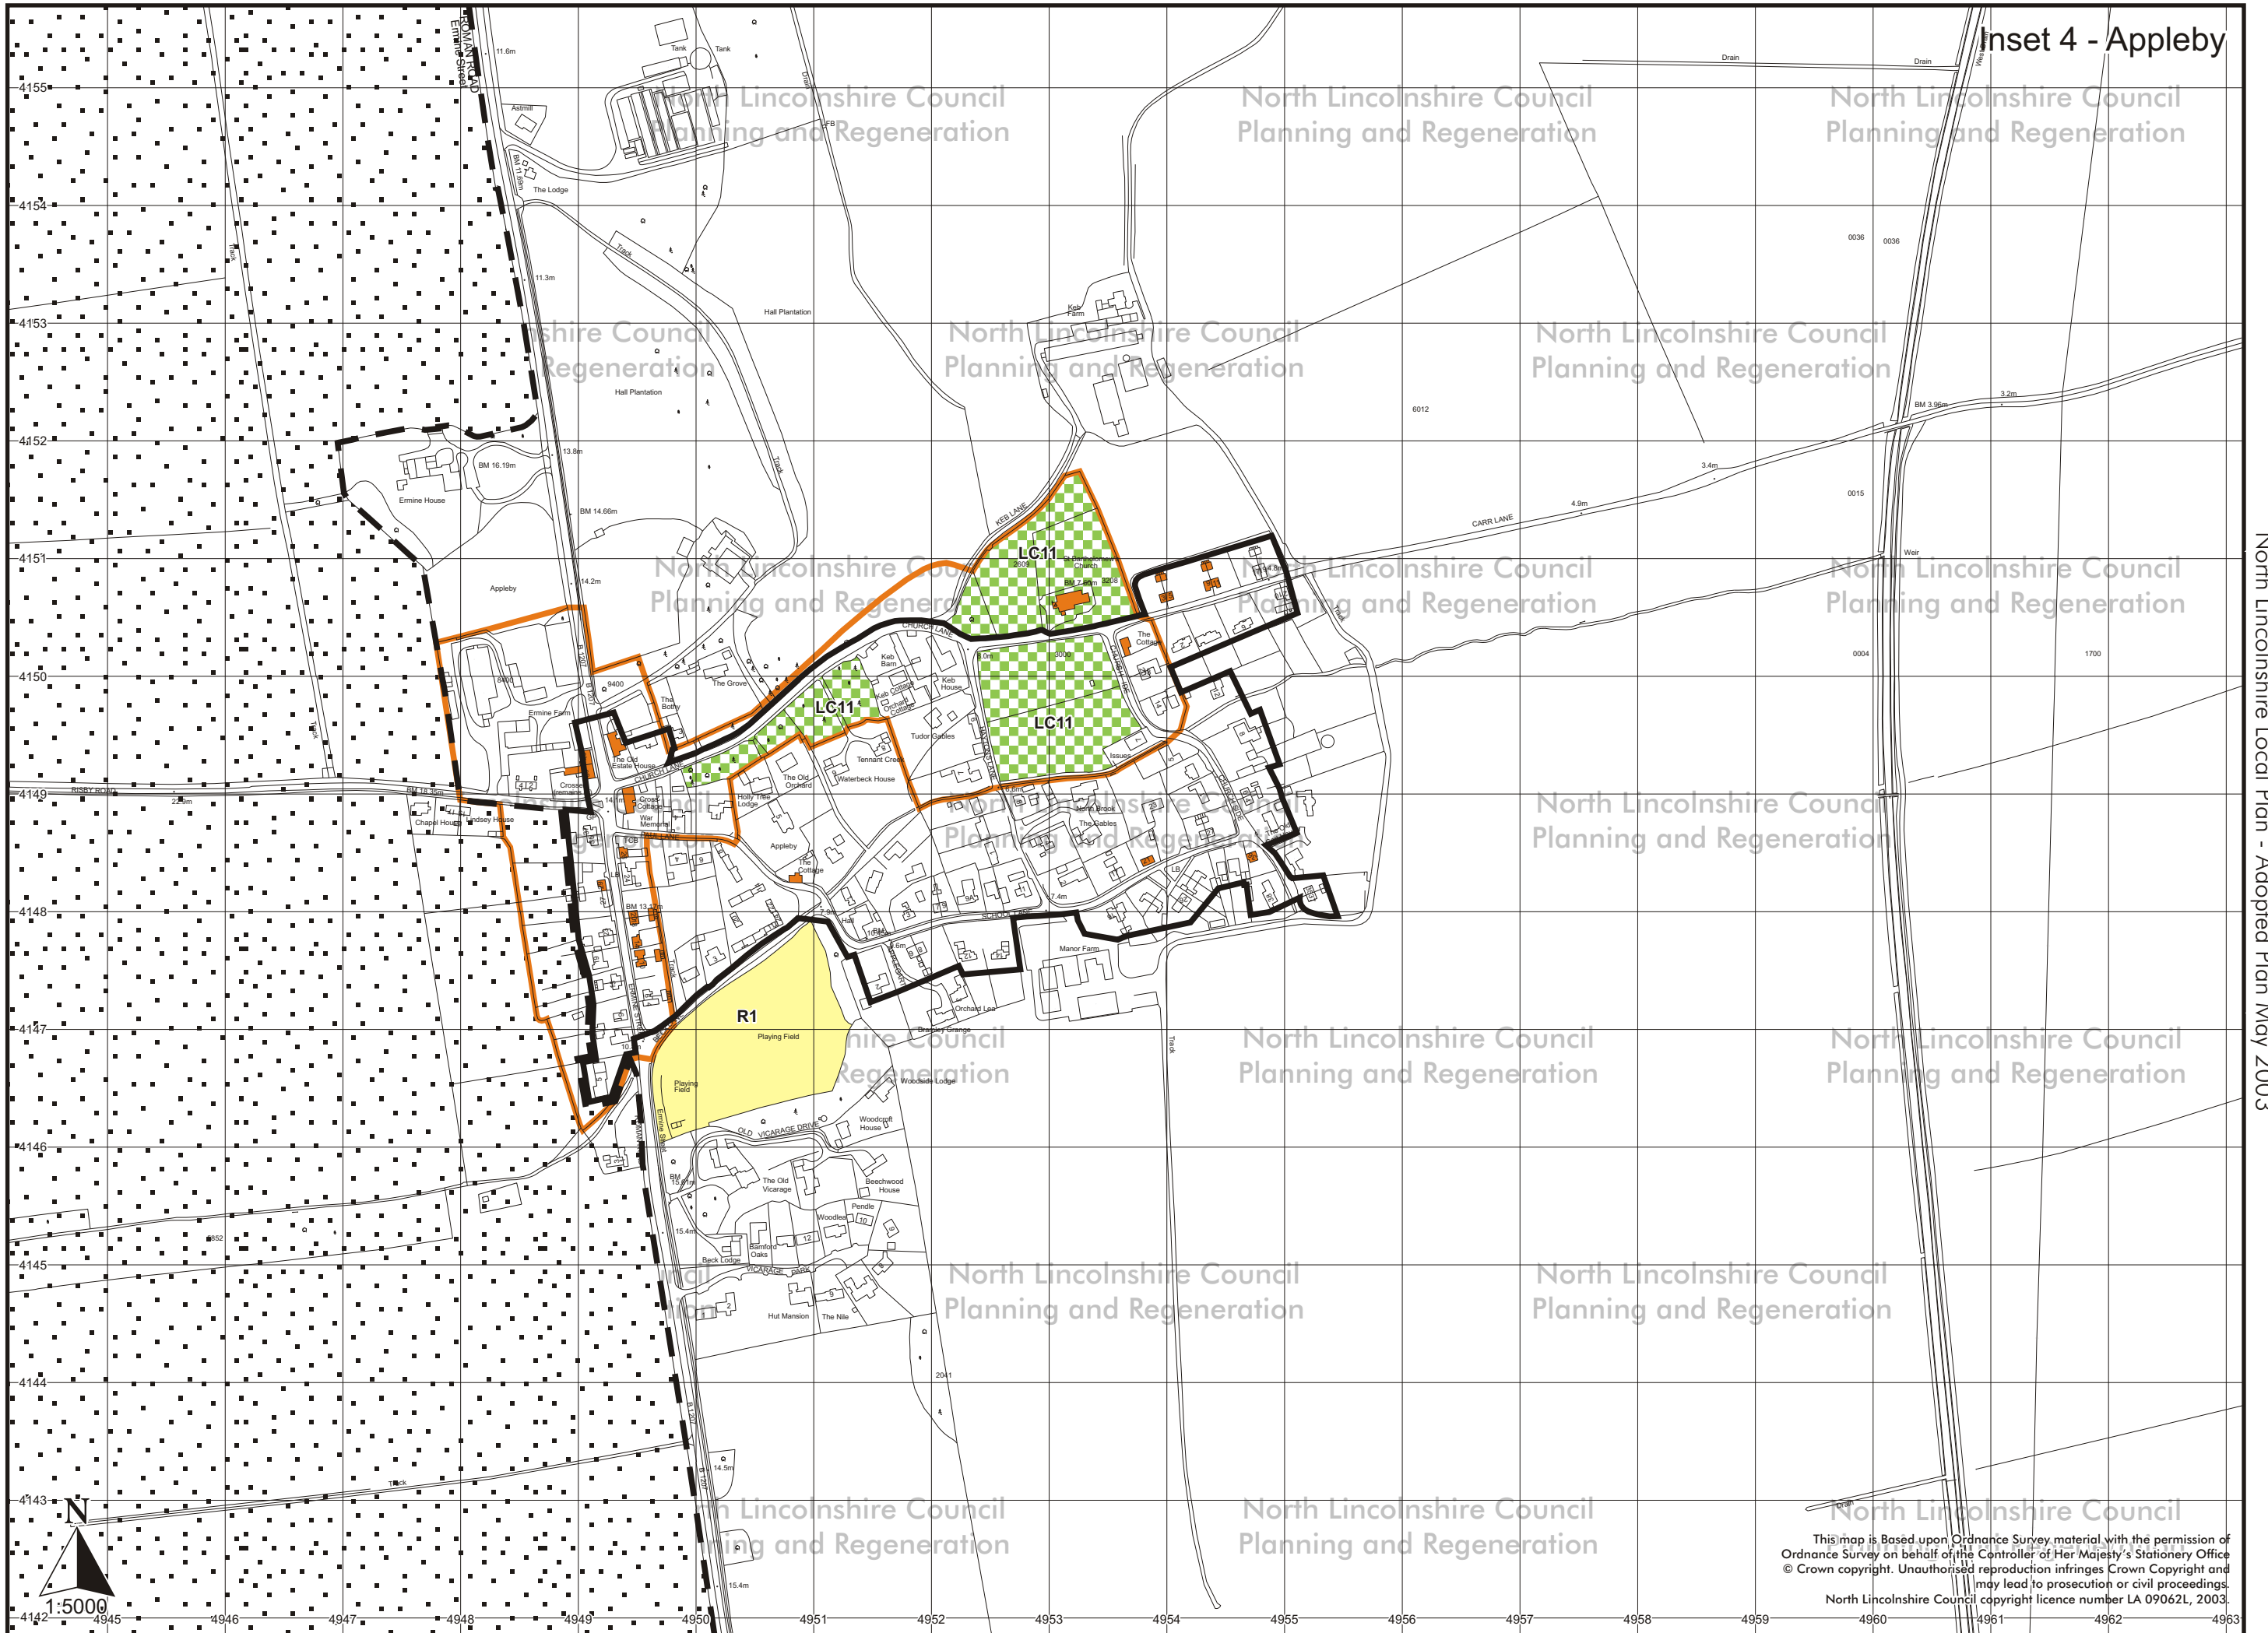

Inset 4 - Appleby

North Lincolnshire Local Plan - Adopted Plan May 2003

This map is based upon Ordnance Survey material with the permission of Ordnance Survey on behalf of the Controller of Her Majesty's Stationery Office © Crown copyright. Unauthorised reproduction infringes Crown Copyright and may lead to prosecution or civil proceedings. North Lincolnshire Council copyright licence number LA 09062L, 2003.